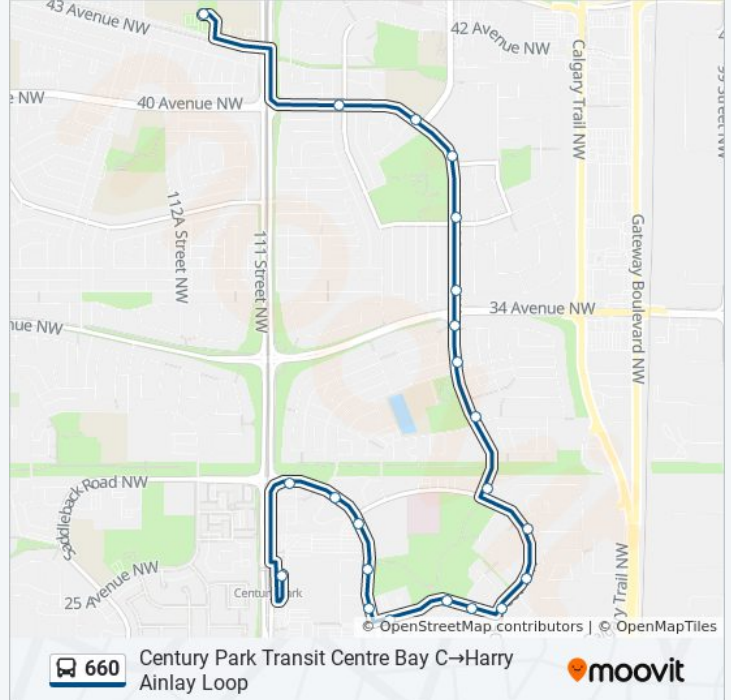

109 Street & 25 Avenue

107 Street & 25 Avenue

106a Street & 25 Avenue

105 Street & 25 Avenue

105 Street & 26 Avenue

105 Street & 28 Avenue

106 Street & 29 Avenue

106 Street & 31 Avenue

106 Street & 32a Avenue

106 Street & 34 Avenue

106 Street & 35 Avenue

106 Street & 36a Avenue

106 Street & 38 Avenue

106 Street & 40 Avenue

660 bus Time Schedule

Century Park Transit Centre Bay C→Harry Ainlay Loop Route Timetable:

Sunday	Not Operational
Monday	7:50 AM - 7:58 AM
Tuesday	7:50 AM - 7:58 AM
Wednesday	Not Operational
Thursday	7:50 AM - 7:58 AM
Friday	7:50 AM - 7:58 AM
Saturday	Not Operational

660 bus Info

Direction: Century Park Transit Centre Bay C→Harry Ainlay Loop

Stops: 22

Trip Duration: 17 min

Line Summary:

108 Street & 40 Avenue

Harry Ainlay Loop

660 bus time schedules and route maps are available in an offline PDF at moovitapp.com. Use the [Moovit App](#) to see live bus times, train schedule or subway schedule, and step-by-step directions for all public transit in Edmonton.