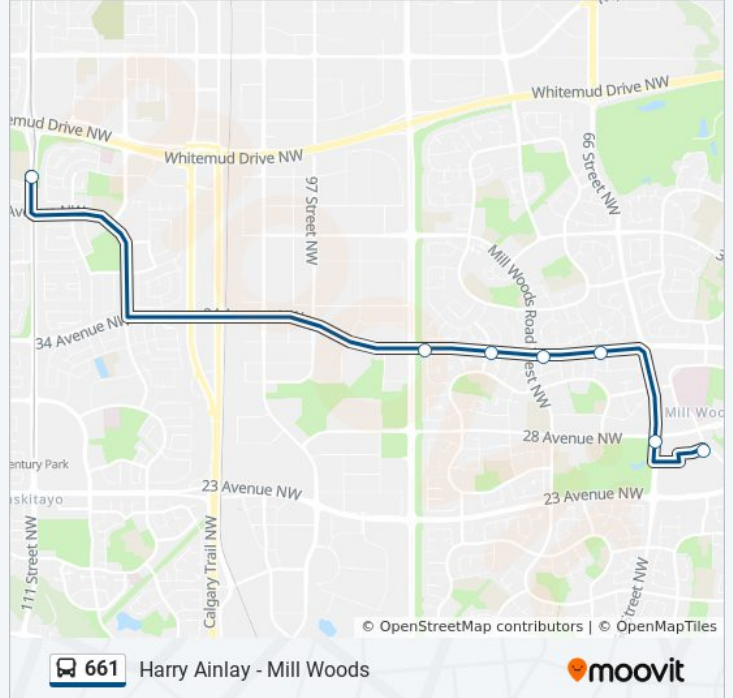

Use the Moovit App to find the closest 661 bus station near you and find out when is the next 661 bus arriving.

Direction: 111 Street & 43 Avenue→Mill Woods Transit Centre Bay Q

7 stops

[VIEW LINE SCHEDULE](#)

111 Street & 43 Avenue→Mill Woods Transit Centre Bay Q Route Timetable:

Sunday	Not Operational
Monday	2:57 PM - 3:04 PM
Tuesday	2:57 PM - 3:04 PM
Wednesday	2:57 PM - 3:04 PM
Thursday	2:57 PM - 3:04 PM
Friday	2:57 PM - 3:04 PM
Saturday	Not Operational

661 bus Info

Direction: 111 Street & 43 Avenue→Mill Woods Transit Centre Bay Q

Stops: 7

Trip Duration: 24 min

Line Summary:

Direction: Mill Woods Transit Centre Bay Q → 111 Street & 43 Avenue

10 stops

[VIEW LINE SCHEDULE](#)

- Mill Woods Transit Centre Bay Q
- Lakewood 3012
- Mill Woods Road & 29 Avenue
- Mill Woods Road & Lakewood Road N
- Mill Woods Road & 34 Avenue
- Mill Woods Road & Millbourne Road E
- Mill Woods Road & 37 Avenue
- Mill Woods Road & Millbourne Road West
- 87 Street & Mill Woods Road
- 111 Street & 43 Avenue