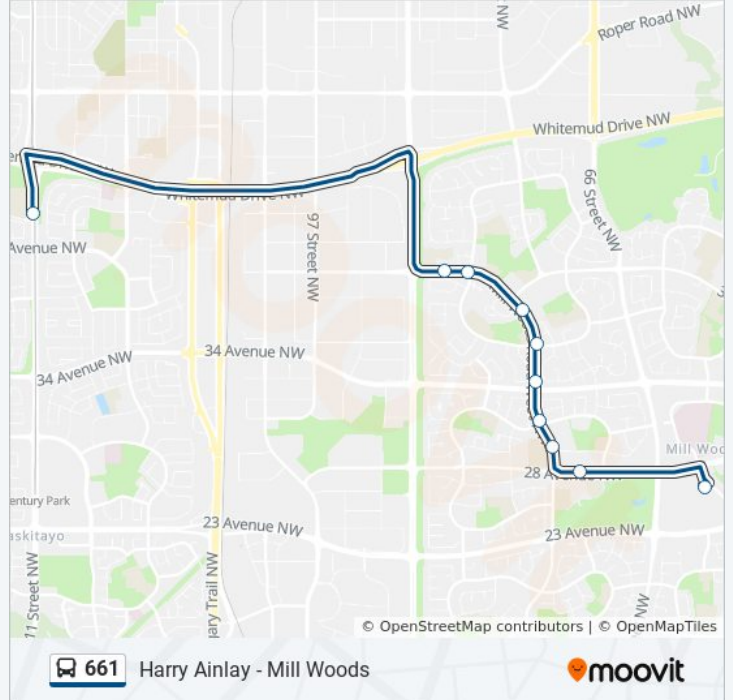

661 bus Info

Direction: 111 Street & 43 Avenue→Mill Woods Transit Centre Bay Q

Stops: 7

Trip Duration: 24 min

Line Summary:

Direction: Mill Woods Transit Centre Bay Q → 111 Street & 43 Avenue

10 stops

[VIEW LINE SCHEDULE](#)

- Mill Woods Transit Centre Bay Q
- Lakewood 3012
- Mill Woods Road & 29 Avenue
- Mill Woods Road & Lakewood Road N
- Mill Woods Road & 34 Avenue
- Mill Woods Road & Millbourne Road E
- Mill Woods Road & 37 Avenue
- Mill Woods Road & Millbourne Road West
- 87 Street & Mill Woods Road
- 111 Street & 43 Avenue

661 bus Time Schedule

Mill Woods Transit Centre Bay Q → 111 Street & 43 Avenue Route Timetable:

Sunday	Not Operational
Monday	8:11 AM - 8:14 AM
Tuesday	8:11 AM - 8:14 AM
Wednesday	8:11 AM - 8:14 AM
Thursday	8:11 AM - 8:14 AM
Friday	8:11 AM - 8:14 AM
Saturday	Not Operational

661 bus Info

Direction: Mill Woods Transit Centre Bay Q → 111 Street & 43 Avenue

Stops: 10

Trip Duration: 18 min

Line Summary:

661 bus time schedules and route maps are available in an offline PDF at moovitapp.com. Use the [Moovit App](#) to see live bus times, train schedule or subway schedule, and step-by-step directions for all public transit in Edmonton.