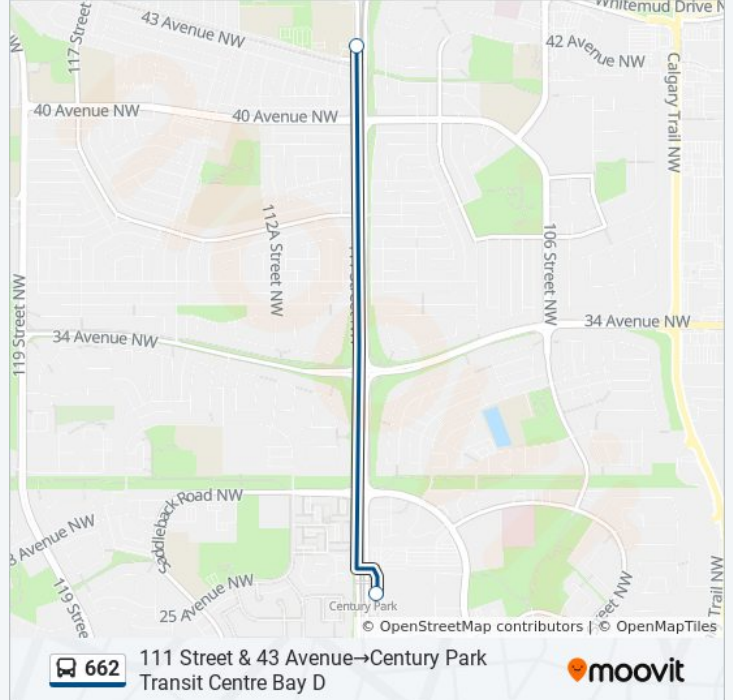

662

111 Street & 43 Avenue→Century Park Transit Centre Bay D

Get The App

The 662 bus line (111 Street & 43 Avenue→Century Park Transit Centre Bay D) has 2 routes. For regular weekdays, their operation hours are:

Direction: 111 Street & 43 Avenue→Century Park Transit Centre Bay D

2 stops

[VIEW LINE SCHEDULE](#)

111 Street & 43 Avenue

Century Park Transit Centre Bay D

662 bus Time Schedule

111 Street & 43 Avenue→Century Park Transit Centre Bay D Route Timetable:

Sunday	Not Operational
Monday	14:54 - 15:16
Tuesday	14:54 - 15:16
Wednesday	14:54 - 15:16
Thursday	12:25 - 14:59
Friday	14:54 - 15:16
Saturday	Not Operational

662 bus Info

Direction: 111 Street & 43 Avenue→Century Park Transit Centre Bay D

Stops: 2

Trip Duration: 10 min

Line Summary:

Direction: Century Park Transit Centre Bay I → Harry Ainlay Loop

2 stops

[VIEW LINE SCHEDULE](#)

Century Park Transit Centre Bay I

Harry Ainlay Loop