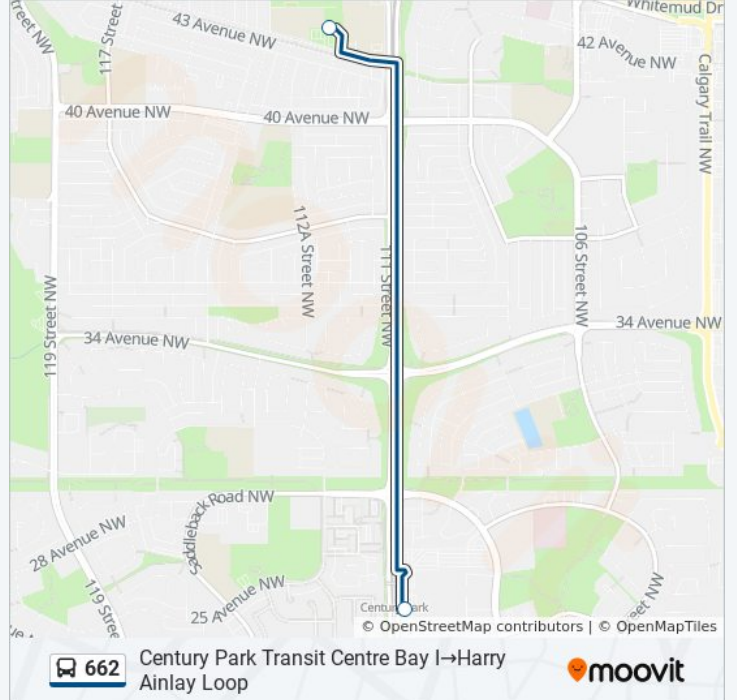

Direction: 111 Street & 43 Avenue→Century Park Transit Centre Bay D

2 stops

[VIEW LINE SCHEDULE](#)

111 Street & 43 Avenue

Century Park Transit Centre Bay D

662 bus Time Schedule

111 Street & 43 Avenue→Century Park Transit Centre Bay D Route Timetable:

Stops: 2

Trip Duration: 10 min

Line Summary:

Direction: Century Park Transit Centre Bay I → Harry Ainlay Loop

2 stops

[VIEW LINE SCHEDULE](#)

Century Park Transit Centre Bay I

Harry Ainlay Loop

662 bus Time Schedule

Century Park Transit Centre Bay I → Harry Ainlay Loop Route Timetable:

Sunday	Not Operational
Monday	07:46 - 08:21
Tuesday	07:46 - 08:21
Wednesday	07:46 - 08:21
Thursday	07:46 - 08:21
Friday	07:46 - 08:21
Saturday	Not Operational

662 bus Info

Direction: Century Park Transit Centre Bay I → Harry Ainlay Loop

Stops: 2

Trip Duration: 12 min

Line Summary:

662 bus time schedules and route maps are available in an offline PDF at moovitapp.com. Use the [Moovit App](#) to see live bus times, train schedule or subway schedule, and step-by-step directions for all public transit in Edmonton.