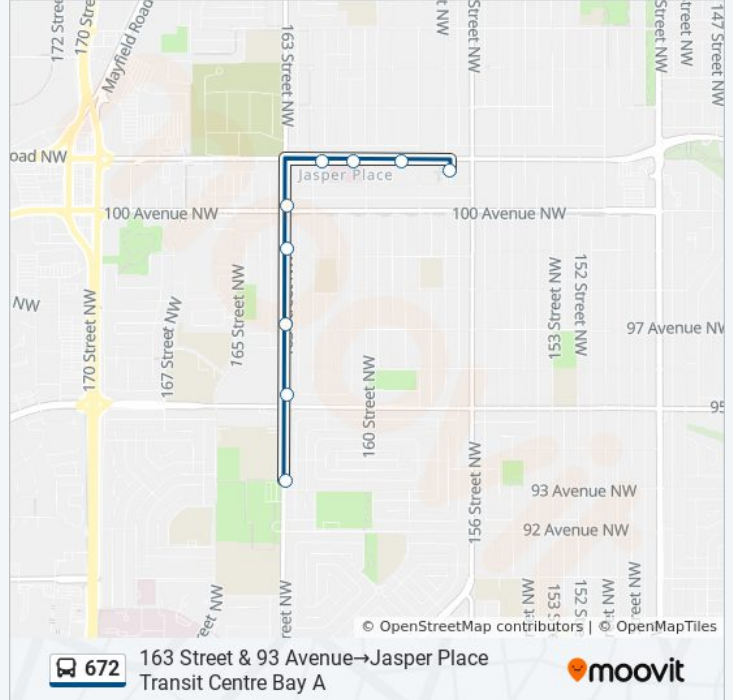

### 672 bus Info

**Direction:** 163 Street & 92 Avenue→Jasper Place Transit Centre Bay A

**Stops:** 10

**Trip Duration:** 14 min

**Line Summary:**

**Direction: 163 Street & 93 Avenue→Jasper Place Transit Centre Bay A**

9 stops

[VIEW LINE SCHEDULE](#)

- 163 Street & 93 Avenue
- 163 Street & 95 Avenue
- 163 Street & 97 Avenue
- 163 Street & 99 Avenue
- 163 Street & 100 Avenue
- 162 Street & Stony Plain Road
- 160 Street & Stony Plain Road
- 159 Street & Stony Plain Road
- Jasper Place Transit Centre Bay A

**672 bus Info**

**Direction:** 163 Street & 93 Avenue→Jasper Place Transit Centre Bay A

**Stops:** 9

**Trip Duration:** 13 min

**Line Summary:**

**Direction: Jasper Place Transit Centre Bay A → 163 Street & 88 Avenue**

12 stops

[VIEW LINE SCHEDULE](#)

Jasper Place Transit Centre Bay A

160 Street & 100a Avenue

162 Street & 100a Avenue

163 Street & 100 Avenue

163 Street & 99 Avenue

163 Street & 96a Avenue