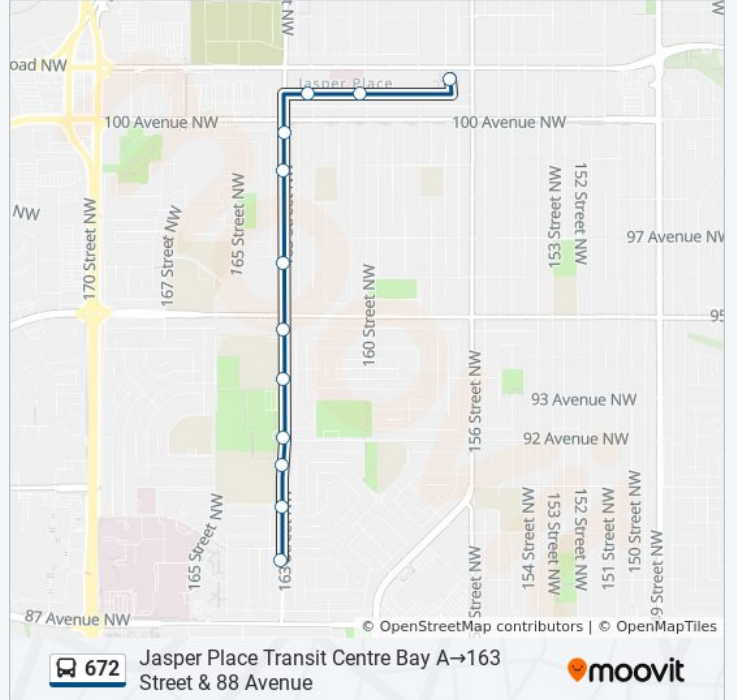

672 bus time schedules and route maps are available in an offline PDF at moovitapp.com. Use the [Moovit App](#) to see live bus times, train schedule or subway schedule, and step-by-step directions for all public transit in Edmonton.

[About Moovit](#) • [MaaS Solutions](#) • [Supported Countries](#) • [Mooviter Community](#)

© 2023 Moovit - All Rights Reserved

Check Live Arrival Times