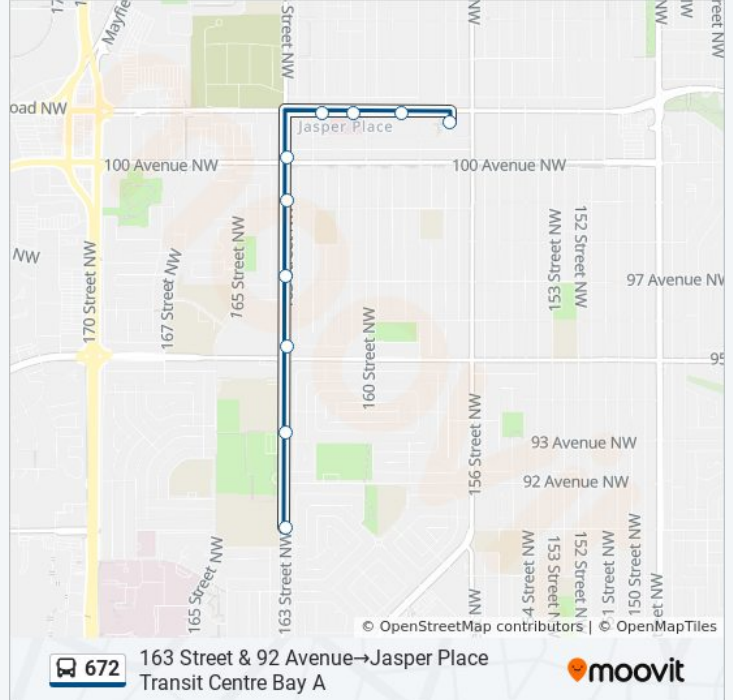

159 Street & Stony Plain Road

Jasper Place Transit Centre Bay A

### 672 bus Info

**Direction:** 163 Street & 92 Avenue→Jasper Place Transit Centre Bay A

**Stops:** 10

**Trip Duration:** 14 min

**Line Summary:**

**Direction: 163 Street & 93 Avenue→Jasper Place Transit Centre Bay A**

9 stops

[VIEW LINE SCHEDULE](#)

- 163 Street & 93 Avenue
- 163 Street & 95 Avenue
- 163 Street & 97 Avenue
- 163 Street & 99 Avenue
- 163 Street & 100 Avenue
- 162 Street & Stony Plain Road
- 160 Street & Stony Plain Road
- 159 Street & Stony Plain Road
- Jasper Place Transit Centre Bay A

**672 bus Info**

**Direction:** 163 Street & 93 Avenue→Jasper Place Transit Centre Bay A

**Stops:** 9

**Trip Duration:** 13 min

**Line Summary:**

**Direction: Jasper Place Transit Centre Bay A → 163 Street & 88 Avenue**