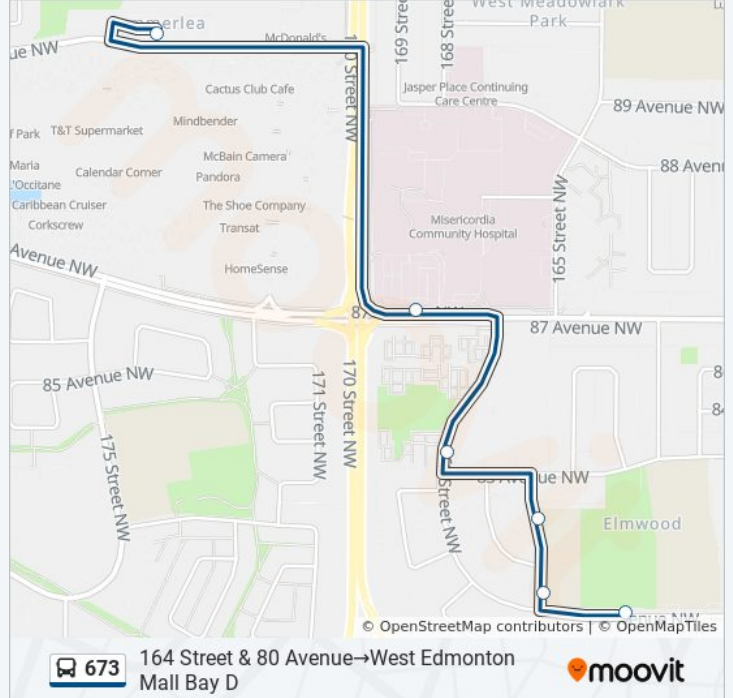

Use the Moovit App to find the closest 673 bus station near you and find out when is the next 673 bus arriving.

Direction: 164 Street & 80 Avenue→West Edmonton Mall Bay D

6 stops

[VIEW LINE SCHEDULE](#)

- 164 Street & 80 Avenue
- 167 Street & 80 Avenue
- 167 Street & 81 Avenue
- 169 Street & 83 Avenue
- 169 Street & 87 Avenue
- West Edmonton Mall Bay D

673 bus Time Schedule

164 Street & 80 Avenue→West Edmonton Mall Bay D Route Timetable:

Sunday	Not Operational
Monday	3:21 PM - 3:22 PM
Tuesday	3:21 PM - 3:22 PM
Wednesday	Not Operational
Thursday	2:26 PM - 2:27 PM
Friday	3:21 PM - 3:22 PM
Saturday	Not Operational

673 bus Info

Direction: 164 Street & 80 Avenue→West Edmonton Mall Bay D

Stops: 6

Trip Duration: 18 min

Line Summary:

Direction: West Edmonton Mall Bay D → 164 Street & 80 Avenue

7 stops

[VIEW LINE SCHEDULE](#)

- West Edmonton Mall Bay D
- 169 Street & 87 Avenue
- 169 Street & 87 Avenue
- 169 Street & 83 Avenue
- 167 Street & 83 Avenue
- 163 Street & 83 Avenue
- 164 Street & 80 Avenue

673 bus Time Schedule

West Edmonton Mall Bay D → 164 Street & 80 Avenue Route Timetable: