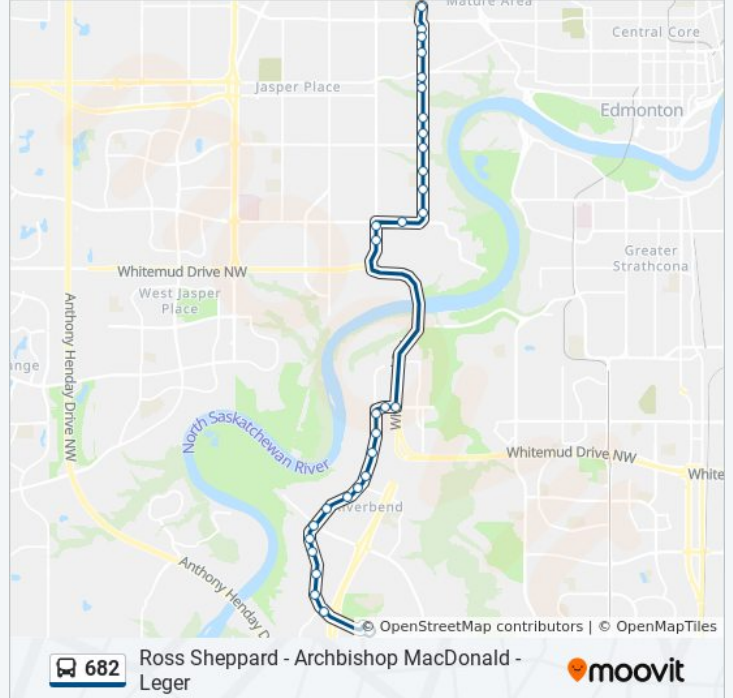

**682 bus Info**

**Direction:** 142 Street & 109 Avenue→Leger Transit Centre Bay C

**Stops:** 31

**Trip Duration:** 40 min

**Line Summary:**

Riverbend Road & 45 Avenue  
 Riverbend Road & 43 Avenue  
 Riverbend Road & 40 Avenue  
 Riverbend Road & Rhatigan Road W  
 Riverbend Road & Rhatigan Road W  
 Riverbend Road & Rabbit Hill Road  
 Riverbend Road & Henderson Street  
 Riverbend Road & Falconer Gate  
 Riverbend Road & Heath Road N  
 Riverbend Road & Heath Road S  
 Haddow Drive & Riverbend Road  
 Leger Transit Centre Bay C

**Direction: 145 Street & 87 Avenue→Leger Transit Centre Bay C**

19 stops

[VIEW LINE SCHEDULE](#)

145 Street & 87 Avenue  
 149 Street & 87 Avenue  
 149 Street & 84 Avenue  
 Whitemud Drive Sb & 53 Avenue  
 Whitemud Drive Sb & 53 Avenue  
 Riverbend Road & 53 Avenue  
 Riverbend Road & 48 Avenue  
 Riverbend Road & 45 Avenue  
 Riverbend Road & 43 Avenue  
 Riverbend Road & 40 Avenue  
 Riverbend Road & Rhatigan Road W  
 Riverbend Road & Rhatigan Road W  
 Riverbend Road & Rabbit Hill Road  
 Riverbend Road & Henderson Street  
 Riverbend Road & Falconer Gate  
 Riverbend Road & Heath Road N

**682 bus Info**

**Direction:** 145 Street & 87 Avenue→Leger Transit Centre Bay C

**Stops:** 19

**Trip Duration:** 25 min

**Line Summary:**

Riverbend Road & Heath Road S

Haddow Drive & Riverbend Road

Leger Transit Centre Bay C

**Direction: Leger Transit Centre Bay N → 138 Street & 111 Avenue**

41 stops

[VIEW LINE SCHEDULE](#)

Leger Transit Centre Bay N

Leger Road & 23 Avenue

Riverbend Road & Haddow Close

Riverbend Road & Heath Road S