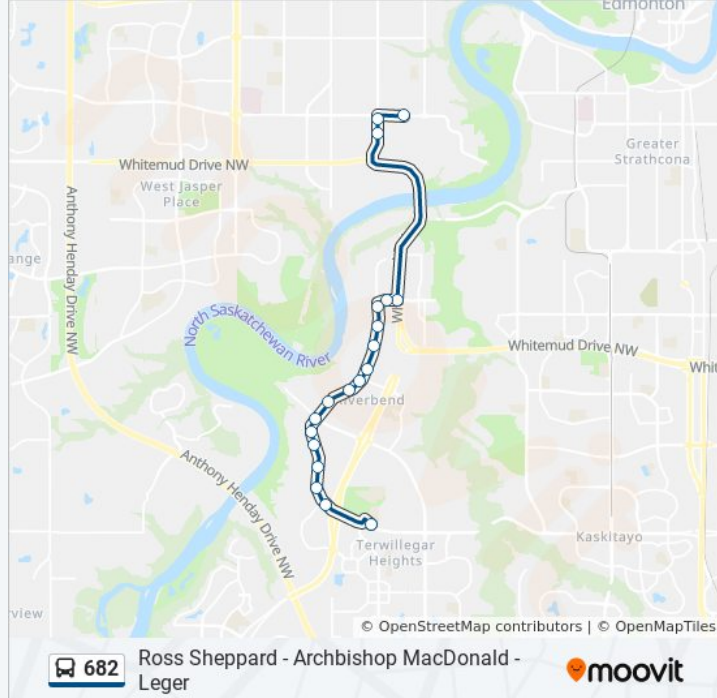

**Direction: 145 Street & 87 Avenue→Leger Transit Centre Bay C**

19 stops

[VIEW LINE SCHEDULE](#)

145 Street & 87 Avenue  
 149 Street & 87 Avenue  
 149 Street & 84 Avenue  
 Whitemud Drive Sb & 53 Avenue  
 Whitemud Drive Sb & 53 Avenue  
 Riverbend Road & 53 Avenue  
 Riverbend Road & 48 Avenue  
 Riverbend Road & 45 Avenue  
 Riverbend Road & 43 Avenue  
 Riverbend Road & 40 Avenue  
 Riverbend Road & Rhatigan Road W  
 Riverbend Road & Rhatigan Road W  
 Riverbend Road & Rabbit Hill Road  
 Riverbend Road & Henderson Street  
 Riverbend Road & Falconer Gate  
 Riverbend Road & Heath Road N

**682 bus Info**

**Direction:** 145 Street & 87 Avenue→Leger Transit Centre Bay C

**Stops:** 19

**Trip Duration:** 25 min

**Line Summary:**

Riverbend Road & Heath Road S

Haddow Drive & Riverbend Road

Leger Transit Centre Bay C

**Direction: Leger Transit Centre Bay N → 138 Street & 111 Avenue**

41 stops

[VIEW LINE SCHEDULE](#)

Leger Transit Centre Bay N

Leger Road & 23 Avenue

Riverbend Road & Haddow Close

Riverbend Road & Heath Road S