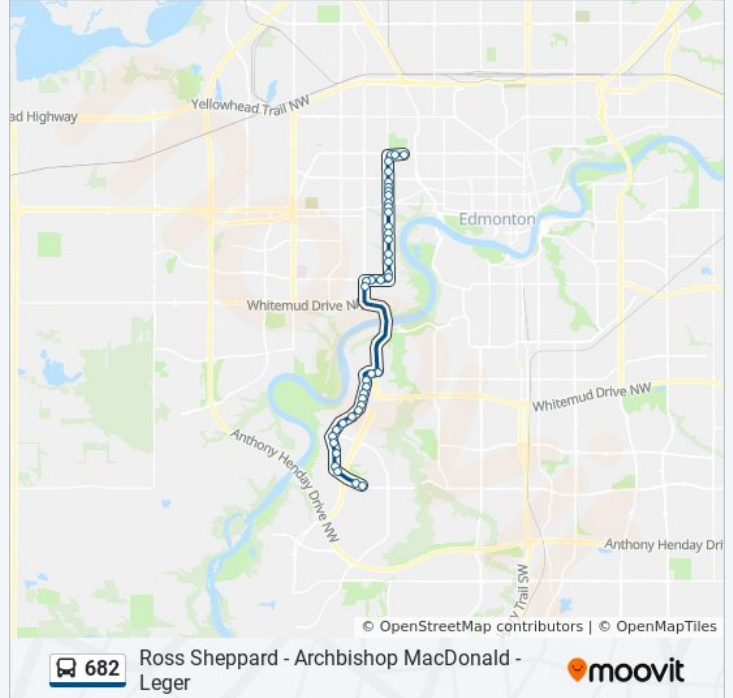

**682 bus Info**

**Direction:** Leger Transit Centre Bay N → 138 Street & 111 Avenue

**Stops:** 41

**Trip Duration:** 36 min

**Line Summary:**

149 Street & 84 Avenue

149 Street & 87 Avenue

147 Street & 87 Avenue

145 Street & 87 Avenue

142 Street & Buena Vista Road

142 Street & 89 Avenue

142 Street & 91 Avenue

142 Street & Valleyview Drive

142 Street & 95 Avenue

142 Street & 97 Avenue

142 Street & 98 Avenue

142 Street & 100 Avenue

142 Street & 101a Avenue

142 Street & Stony Plain Road

142 Street & 104 Avenue

142 Street & 104a Avenue

142 Street & 106 Avenue

142 Street & 107 Avenue

142 Street & 107 Avenue

142 Street & 109b Avenue

142 Street & 111 Avenue

140 Street & 111 Avenue

138 Street & 111 Avenue

**Direction: Leger Transit Centre Bay N → 145 Street & 87 Avenue**

22 stops

[VIEW LINE SCHEDULE](#)

Leger Transit Centre Bay N