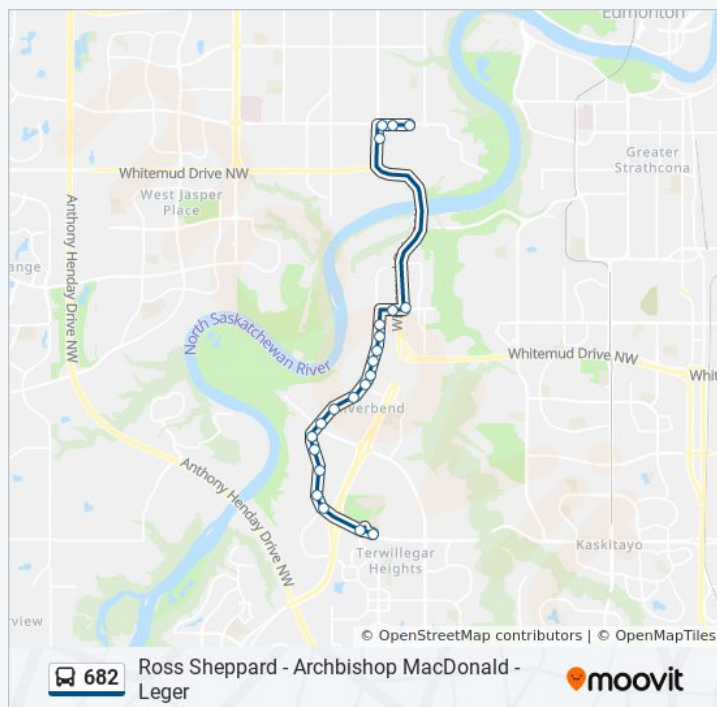

Riverbend Road & 53 Avenue

Whitemud Drive Nb & 53 Avenue

149 Street & 84 Avenue

149 Street & 87 Avenue

147 Street & 87 Avenue

145 Street & 87 Avenue

### 682 bus Info

**Direction:** Leger Transit Centre Bay N→145 Street & 87 Avenue

**Stops:** 22

**Trip Duration:** 20 min

**Line Summary:**

682 bus time schedules and route maps are available in an offline PDF at [moovitapp.com](https://moovitapp.com). Use the [Moovit App](#) to see live bus times, train schedule or subway schedule, and step-by-step directions for all public transit in Edmonton.