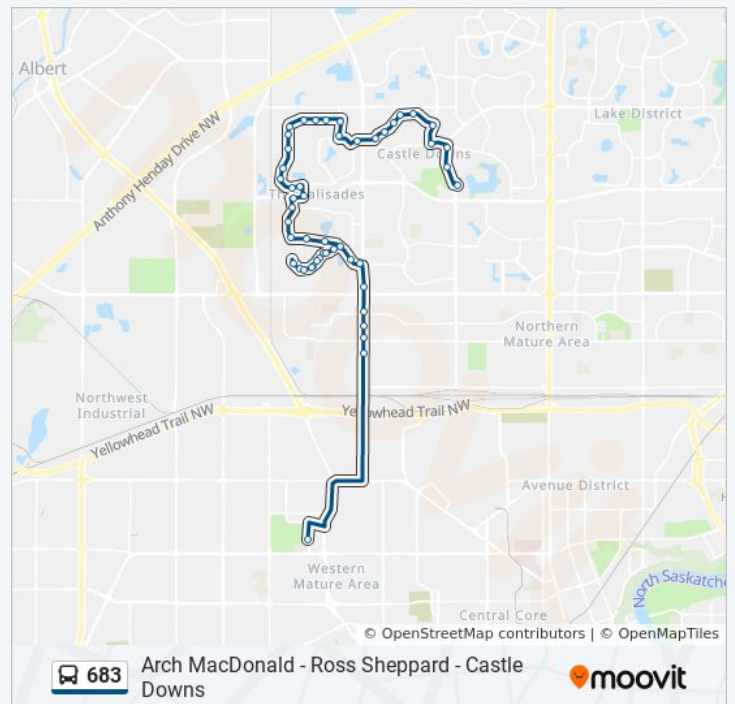

138 Street & 155 Avenue

139 Street & 156 Avenue

139 Street & 158 Avenue

139 Street & 161 Avenue

139 Street & 163 Avenue

139 Street & 164 Avenue

136 Street & 165 Avenue

134 Street & 165 Avenue

132 Street & 165 Avenue

130 Street & 165 Avenue

130 Street & 162a Avenue

128a Street & 161 Avenue

Dunluce Road & 161 Avenue

430 Dunluce Road

**Direction:** Westmount Transit Centre Bay F→Castle Downs Transit Centre Bay E

**Stops:** 49

**Trip Duration:** 44 min

**Line Summary:**

Dunluce Road & Warwick Road N Ent

105 Dunluce Road

120 Street & Dunluce Road

115 Street & Dunluce Road

115 Street & 162 Avenue