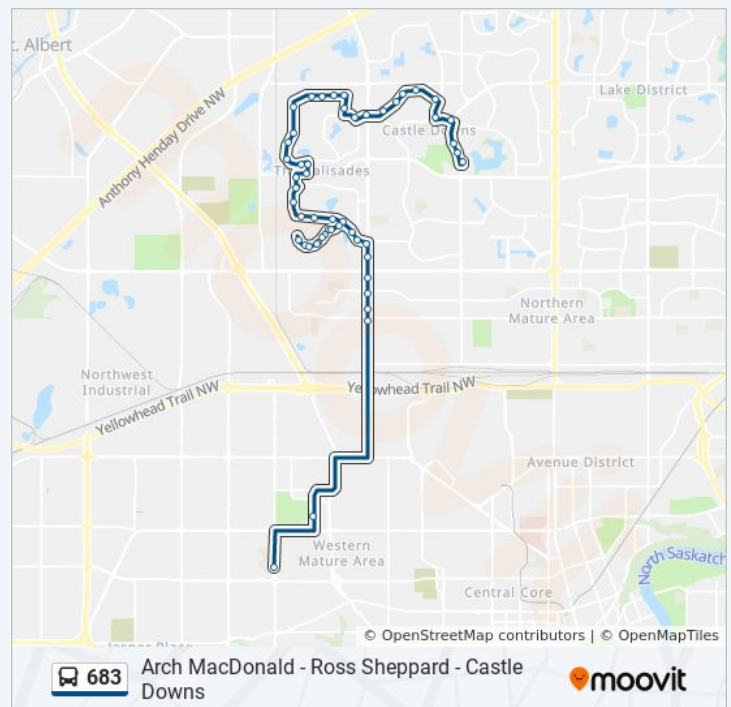

**E→142 Street & 109 Avenue**  
 51 stops  
[VIEW LINE SCHEDULE](#)

- Castle Downs Transit Centre Bay E
- Castle Downs Road & 156 Avenue
- Castle Downs Road & 157 Avenue
- Castle Downs Road & 162 Avenue
- 115 Street & 162 Avenue
- 115 Street & Dunluce Road
- 120 Street & Dunluce Road
- 284 Dunluce Road
- Dunluce Road & Warwick Road N Ent
- Warwick Road S Ent & Dunluce Road
- 127 Street & 161 Avenue
- 129 Street & 161 Avenue
- 130 Street & 162a Avenue
- 130 Street & 165 Avenue
- 131 Street & 165 Avenue
- 133 Street & 165 Avenue
- 135 Street & 165 Avenue
- 139 Street & 164 Avenue
- 139 Street & 160 Avenue
- 139 Street & 159 Avenue
- 139 Street & 156 Avenue
- 138 Street & 155 Avenue
- 137 Street & 155 Avenue
- 137 Street & 153 Avenue
- 139 Street & 153 Avenue
- 139 Street & 150 Avenue
- 139 Street & 148 Avenue
- 139 Street & Cumberland Road
- 138 Street & Cumberland Road
- 134 Street & Cumberland Road

Castle Downs Transit Centre Bay E→142 Street & 109 Avenue Route Timetable:

Sunday	Not Operational
Monday	7:46 AM - 7:51 AM
Tuesday	7:46 AM - 7:51 AM
Wednesday	7:46 AM - 7:51 AM
Thursday	7:46 AM - 7:51 AM
Friday	7:46 AM - 7:51 AM
Saturday	Not Operational

**683 bus Info**

**Direction:** Castle Downs Transit Centre Bay E→142 Street & 109 Avenue

**Stops:** 51

**Trip Duration:** 49 min

**Line Summary:**

Hudson Court & Hudson Road

Hudson Road & Hudson Place

Hudson Road & 141a Avenue

Hudson Road & 141 Avenue

138 Street & Hudson Road

Hudson Road & 142 Avenue

138 Street & Hudson Road

136 Street & Hudson Road

Hudson Road & 141a Avenue

134 Street & Hudson Road

Hudson Road & Cumberland Road