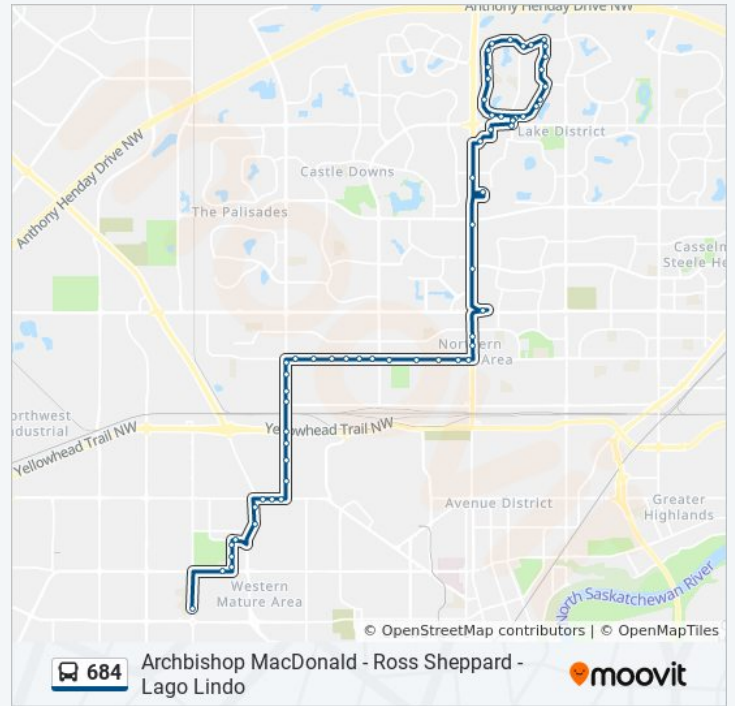

Direction: 91 Street & 167 Avenue→142 Street & 109 Avenue

61 stops

[VIEW LINE SCHEDULE](#)

91 Street & 167 Avenue

91 Street & Klarvatten Road

90 Street & Klarvatten Road

Klarvatten Road & Klarvatten Bay

Klarvatten Road & Klarvatten Cove

Klarvatten Road & Klarvatten Court

87 Street & 175 Avenue

87 Street & 177 Avenue

87 Street & 179 Avenue

87 Street & 180 Avenue

684 bus Time Schedule

91 Street & 167 Avenue→142 Street & 109 Avenue
Route Timetable:

Trip Duration: 59 min
Line Summary:

- 89 Street & 180 Avenue
- 91 Street & 179 Avenue
- 92 Street & 179 Avenue
- 94 Street & 179 Avenue
- 95 Street & 178a Avenue
- 95 Street & 176 Avenue
- 95 Street & 174 Avenue
- 95 Street & 171 Avenue
- Lago Lindo Crescent & 168 Avenue
- 93 Street & 168 Avenue
- 91 Street & 168 Avenue
- 91 Street & 167 Avenue
- 95 Street & 167 Avenue
- 97 Street & 165 Avenue
- 97 Street & 160 Avenue
- Eaux Claires Transit Centre Bay K
- 97 Street & 153 Avenue
- 97 Street & 144 Avenue
- Northgate Transit Centre Bay C
- 97 Street & 135 Avenue
- 97 Street & 134 Avenue
- 97 Street & 132 Avenue
- 102 Street & 132 Avenue
- 105 Street & 132 Avenue
- 108 Street & 132 Avenue
- 112 Street & 132 Avenue
- 114 Street & 132 Avenue
- 116 Street & 132 Avenue
- 118 Street & 132 Avenue
- 120 Street & 132 Avenue
- 123 Street & 132 Avenue
- 125 Street & 132 Avenue
- 127 Street & 132 Avenue

Direction: Eaux Claires Transit Centre Bay K→142 Street & 109 Avenue

36 stops

[VIEW LINE SCHEDULE](#)

Eaux Claires Transit Centre Bay K
 97 Street & 153 Avenue
 97 Street & 144 Avenue
 Northgate Transit Centre Bay C
 97 Street & 135 Avenue
 97 Street & 134 Avenue
 97 Street & 132 Avenue
 102 Street & 132 Avenue
 105 Street & 132 Avenue
 108 Street & 132 Avenue