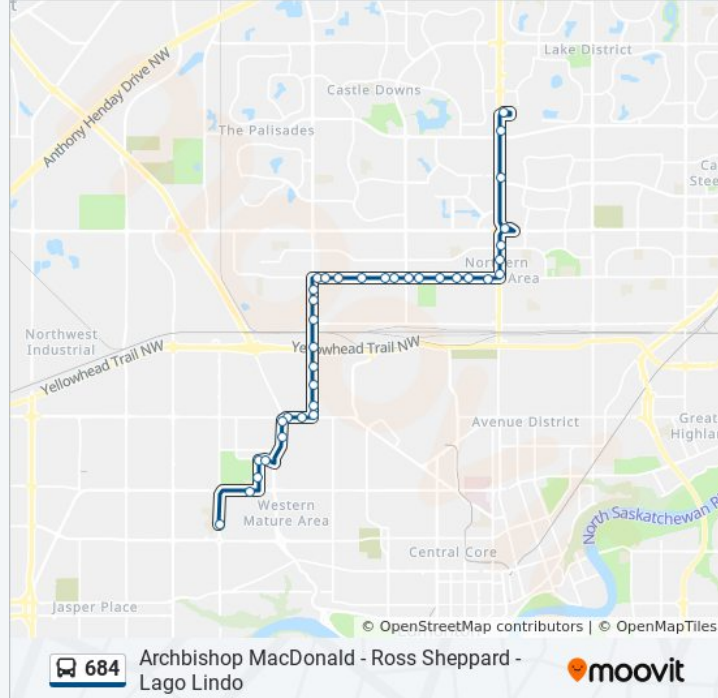

684 bus Info

Direction: 142 Street & 107 Avenue→Eaux Claires Transit Centre Bay E

Stops: 36

Trip Duration: 43 min

Line Summary:

127 Street & 132 Avenue

125 Street & 132 Avenue

123a Street & 132 Avenue

120 Street & 132 Avenue

116 Street & 132 Avenue

115 Street & 132 Avenue

113a Street & 132 Avenue

112 Street & 132 Avenue

109 Street & 132 Avenue

107 Street & 132 Avenue

105 Street & 132 Avenue

102 Street & 132 Avenue

97 Street & 132 Avenue

97 Street & 134 Avenue

97 Street & 135 Avenue

Northgate Transit Centre Bay H

97 Street & 144 Avenue

97 Street & 153 Avenue

Eaux Claires Transit Centre Bay E

Direction: 91 Street & 167 Avenue→142 Street & 109 Avenue

61 stops

[VIEW LINE SCHEDULE](#)

91 Street & 167 Avenue

91 Street & Klarvatten Road

90 Street & Klarvatten Road

Klarvatten Road & Klarvatten Bay

Klarvatten Road & Klarvatten Cove