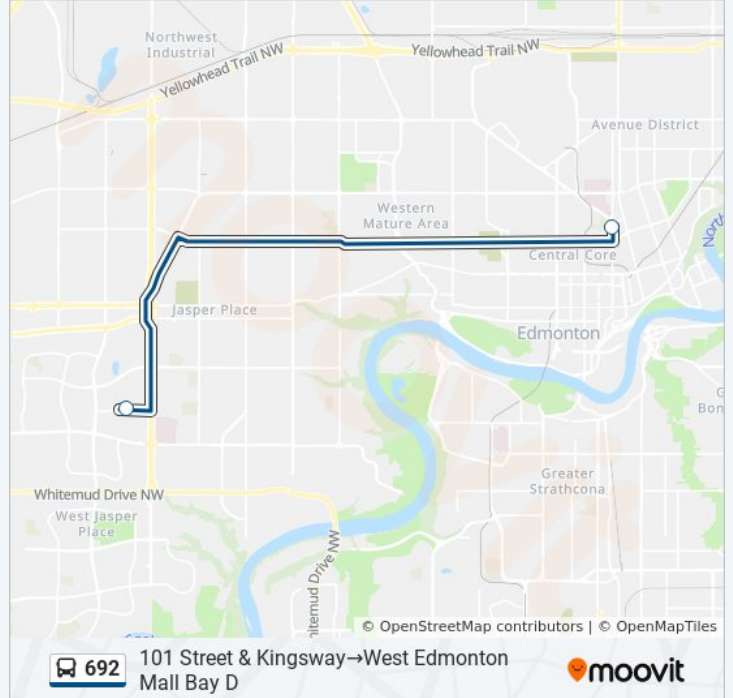

(1) 101 Street & Kingsway→West Edmonton Mall Transit Centre Bay D: 15:32(2) West Edmonton Mall Transit Centre Bay D→101 Street & Kingsway: 08:09

Use the Moovit App to find the closest 692 bus station near you and find out when is the next 692 bus arriving.

**Direction: 101 Street & Kingsway→West Edmonton Mall Transit Centre Bay D**

2 stops

[VIEW LINE SCHEDULE](#)

101 Street & Kingsway

West Edmonton Mall Transit Centre Bay D

### 692 bus Time Schedule

101 Street & Kingsway→West Edmonton Mall Transit Centre Bay D Route Timetable:

Sunday	Not Operational
Monday	15:32
Tuesday	15:32
Wednesday	15:32
Thursday	15:32
Friday	15:32
Saturday	Not Operational

### 692 bus Info

**Direction:** 101 Street & Kingsway→West Edmonton Mall Transit Centre Bay D

**Stops:** 2

**Trip Duration:** 37 min

**Line Summary:**

**Direction: West Edmonton Mall Transit Centre Bay D→101 Street & Kingsway**