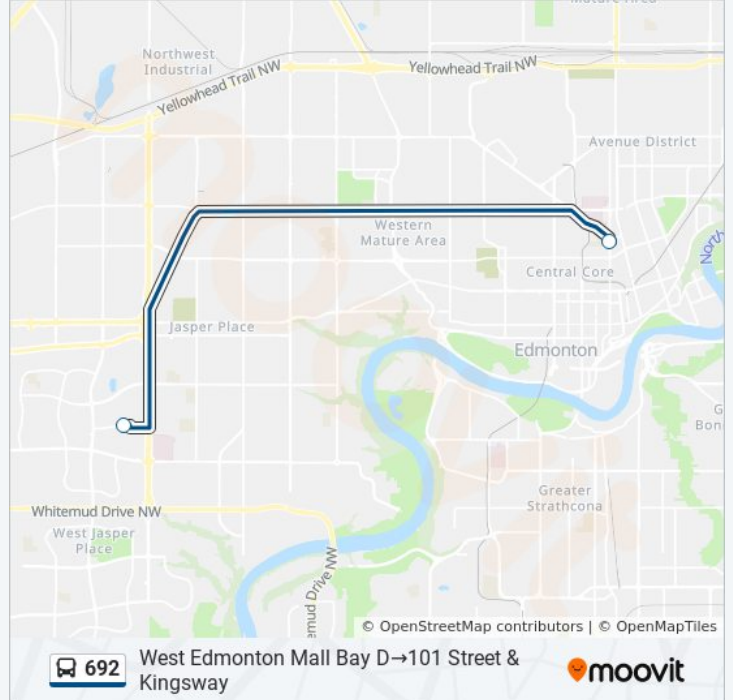

**Direction: 101 Street & Kingsway→West Edmonton Mall Transit Centre Bay D**

2 stops

[VIEW LINE SCHEDULE](#)

101 Street & Kingsway

West Edmonton Mall Transit Centre Bay D

### 692 bus Info

**Direction:** 101 Street & Kingsway→West Edmonton Mall Transit Centre Bay D

**Stops:** 2

**Trip Duration:** 37 min

**Line Summary:**

**Direction: West Edmonton Mall Transit Centre Bay D→101 Street & Kingsway**

2 stops

[VIEW LINE SCHEDULE](#)

West Edmonton Mall Transit Centre Bay D

101 Street & Kingsway

**692 bus Time Schedule**

West Edmonton Mall Transit Centre Bay D→101 Street & Kingsway Route Timetable:

Sunday	Not Operational
Monday	08:09
Tuesday	08:09
Wednesday	08:09
Thursday	08:09
Friday	08:09
Saturday	Not Operational

**692 bus Info**

**Direction:** West Edmonton Mall Transit Centre Bay D→101 Street & Kingsway

**Stops:** 2

**Trip Duration:** 31 min

**Line Summary:**

692 bus time schedules and route maps are available in an offline PDF at [moovitapp.com](https://moovitapp.com). Use the [Moovit App](#) to see live bus times, train schedule or subway schedule, and step-by-step directions for all public transit in Edmonton.