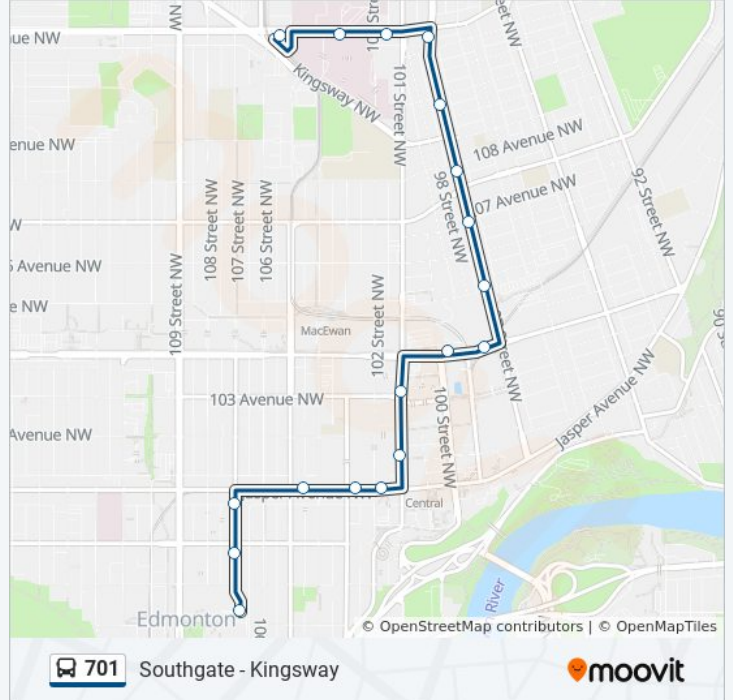

18 stops

[VIEW LINE SCHEDULE](#)

- Kingsway Rah Transit Centre Bay H
- 102 Street & 111 Avenue
- 102 Street & 111 Avenue
- 97 Street & 111 Avenue
- 97 Street & 109a Avenue
- 97 Street & 108 Avenue
- 97 Street & 107 Avenue
- 97 Street & 105 Avenue
- 97 Street & 103a Avenue
- 99 Street & 103a Avenue Ns
- 101 Street & 103 Avenue
- 101 Street & 102 Avenue
- 101 Street & Jasper Avenue
- 103 Street & Jasper Avenue
- 104 Street & Jasper Avenue
- 107 Street & Jasper Avenue
- 107 Street & 100 Avenue
- Government Transit Centre Bay E

**701 bus Time Schedule**

Kingsway Rah Transit Centre Bay H→Government Transit Centre Bay E Route Timetable:

Sunday	06:24 - 22:24
Monday	06:24 - 09:25
Tuesday	05:35 - 13:50
Wednesday	05:35 - 13:50
Thursday	05:35 - 13:50
Friday	05:35 - 13:50
Saturday	05:58 - 07:27

**701 bus Info**

**Direction:** Kingsway Rah Transit Centre Bay H→Government Transit Centre Bay E

**Stops:** 18

**Trip Duration:** 17 min

**Line Summary:**

**Direction: Kingsway Rah Transit Centre Bay H→Southgate Transit Centre Bay L**

46 stops

[VIEW LINE SCHEDULE](#)

- Kingsway Rah Transit Centre Bay H
- 102 Street & 111 Avenue
- 102 Street & 111 Avenue
- 97 Street & 111 Avenue
- 97 Street & 109a Avenue
- 97 Street & 108 Avenue
- 97 Street & 107 Avenue
- 97 Street & 105 Avenue
- 97 Street & 103a Avenue
- 99 Street & 103a Avenue Ns
- 101 Street & 103 Avenue
- 101 Street & 102 Avenue
- 101 Street & Jasper Avenue
- 103 Street & Jasper Avenue
- 104 Street & Jasper Avenue
- 107 Street & Jasper Avenue
- 107 Street & 100 Avenue
- Government Transit Centre Bay E