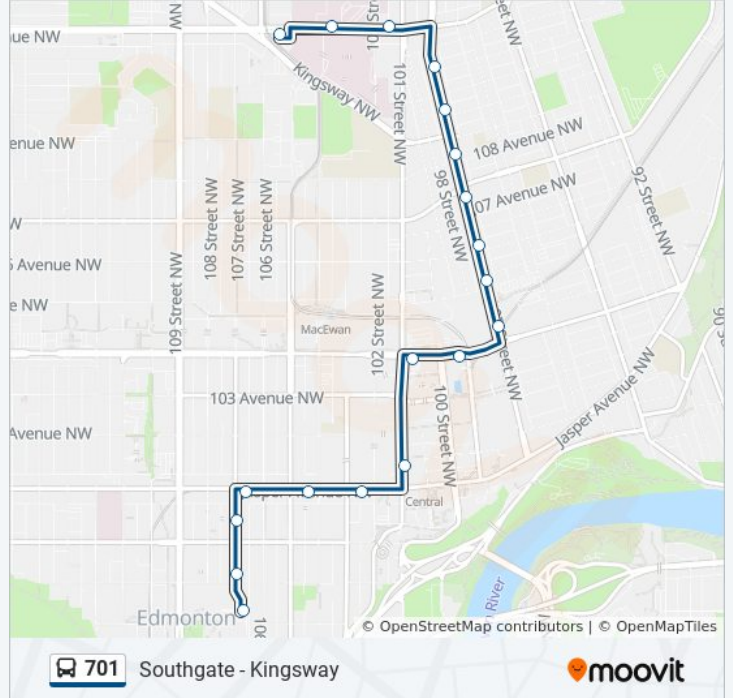

99 Street & 103a Avenue

97 Street & 103a Avenue

97 Street & 105 Avenue

97 Street & 106 Avenue

97 Street & 107 Avenue

97 Street & 108 Avenue

97 Street & 109 Avenue

97 Street & 110 Avenue

101 Street & 111 Avenue

102 Street & 111 Avenue

Kingsway Rah Transit Centre Bay H

**701 bus Time Schedule**

Government Transit Centre Bay A→Kingsway Rah Transit Centre Bay H Route Timetable:

Sunday	06:01 - 23:01
Monday	06:01 - 10:00
Tuesday	05:36 - 14:17
Wednesday	05:36 - 14:17
Thursday	05:36 - 14:17
Friday	05:36 - 14:17
Saturday	06:45 - 08:14

**701 bus Info**

**Direction:** Government Transit Centre Bay A→Kingsway Rah Transit Centre Bay H

**Stops:** 19

**Trip Duration:** 20 min

**Line Summary:**

**Direction: Kingsway Rah Transit Centre Bay H  
H→Government Transit Centre Bay E**

18 stops

[VIEW LINE SCHEDULE](#)

- Kingsway Rah Transit Centre Bay H
- 102 Street & 111 Avenue
- 102 Street & 111 Avenue
- 97 Street & 111 Avenue
- 97 Street & 109a Avenue
- 97 Street & 108 Avenue
- 97 Street & 107 Avenue
- 97 Street & 105 Avenue
- 97 Street & 103a Avenue
- 99 Street & 103a Avenue Ns
- 101 Street & 103 Avenue
- 101 Street & 102 Avenue
- 101 Street & Jasper Avenue
- 103 Street & Jasper Avenue
- 104 Street & Jasper Avenue
- 107 Street & Jasper Avenue
- 107 Street & 100 Avenue
- Government Transit Centre Bay E