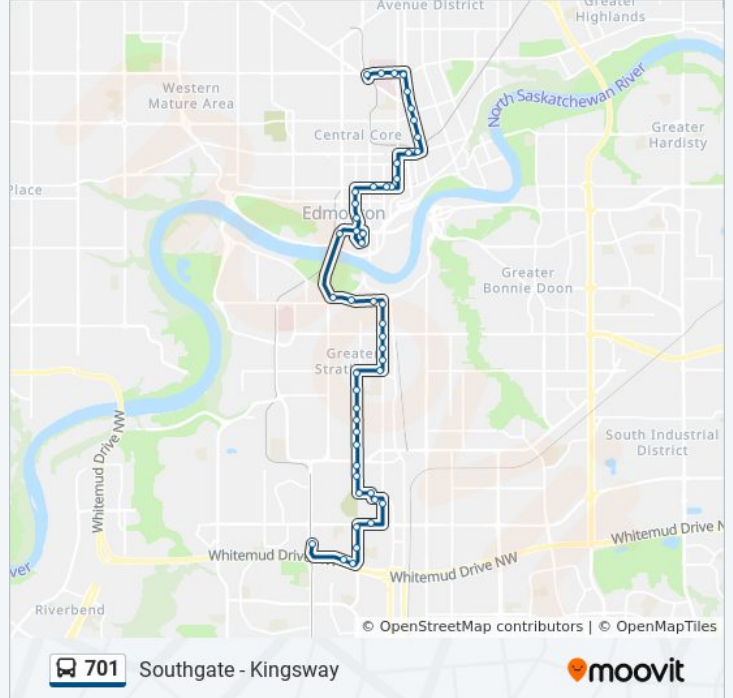

46 stops

[VIEW LINE SCHEDULE](#)

- Kingsway Rah Transit Centre Bay H
- 102 Street & 111 Avenue
- 102 Street & 111 Avenue
- 97 Street & 111 Avenue
- 97 Street & 109a Avenue
- 97 Street & 108 Avenue
- 97 Street & 107 Avenue
- 97 Street & 105 Avenue
- 97 Street & 103a Avenue
- 99 Street & 103a Avenue Ns
- 101 Street & 103 Avenue
- 101 Street & 102 Avenue
- 101 Street & Jasper Avenue
- 103 Street & Jasper Avenue
- 104 Street & Jasper Avenue
- 107 Street & Jasper Avenue
- 107 Street & 100 Avenue
- Government Transit Centre Bay E

**701 bus Info**

**Direction:** Kingsway Rah Transit Centre Bay H→Southgate Transit Centre Bay L

**Stops:** 46

**Trip Duration:** 44 min

**Line Summary:**

- 107 Street & 97 Avenue
- 106 Street & 96 Avenue
- 106 Street & 97 Avenue
- 109 Street & 97 Avenue
- 109 Street & Saskatchewan Drive
- 107 Street & Saskatchewan Drive
- 105 Street & Saskatchewan Drive
- 104 Street & Saskatchewan Drive
- 104 Street & 84 Avenue
- 104 Street & 82 Avenue
- 104 Street & 80 Avenue
- 104 Street & 78 Avenue
- 104 Street & 76 Avenue
- 106 Street & 76 Avenue
- 106 Street & 73 Avenue
- 106 Street & 70 Avenue
- 106 Street & 68 Avenue
- 106 Street & 66 Avenue
- 106 Street & 64 Avenue
- 106 Street & 61 Avenue
- 106 Street & 60a Avenue
- 106 Street & 56 Avenue
- 106 Street & 53 Avenue
- 106 Street & 51 Avenue
- 106 Street & 47 Avenue
- 106 Street & Whitemud Drive
- 108 Street & Whitemud Drive
- Southgate Transit Centre Bay L

**Direction: Southgate Transit Centre Bay L → Government Transit Centre Bay A**

23 stops

[VIEW LINE SCHEDULE](#)

**701 bus Time Schedule**

Southgate Transit Centre Bay L → Government Transit Centre Bay A Route Timetable: