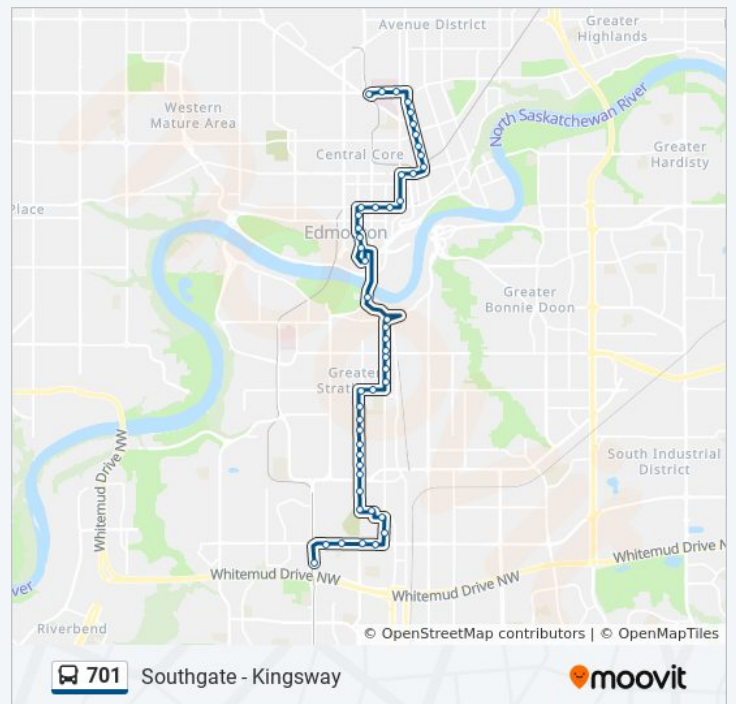

106 Street & 96 Avenue

107 Street & 97 Avenue

Government Transit Centre Bay A

107 Street & 99 Avenue

107 Street & 100 Avenue

107 Street & Jasper Avenue

105 Street & Jasper Avenue

103 Street & Jasper Avenue

97 Street & 109 Avenue

97 Street & 110 Avenue

101 Street & 111 Avenue

## 701 bus Info

**Direction:** Southgate Transit Centre Bay L→Kingsway Rah Transit Centre Bay H

**Stops:** 41

**Trip Duration:** 46 min

**Line Summary:**

102 Street & 111 Avenue

Kingsway Rah Transit Centre Bay H