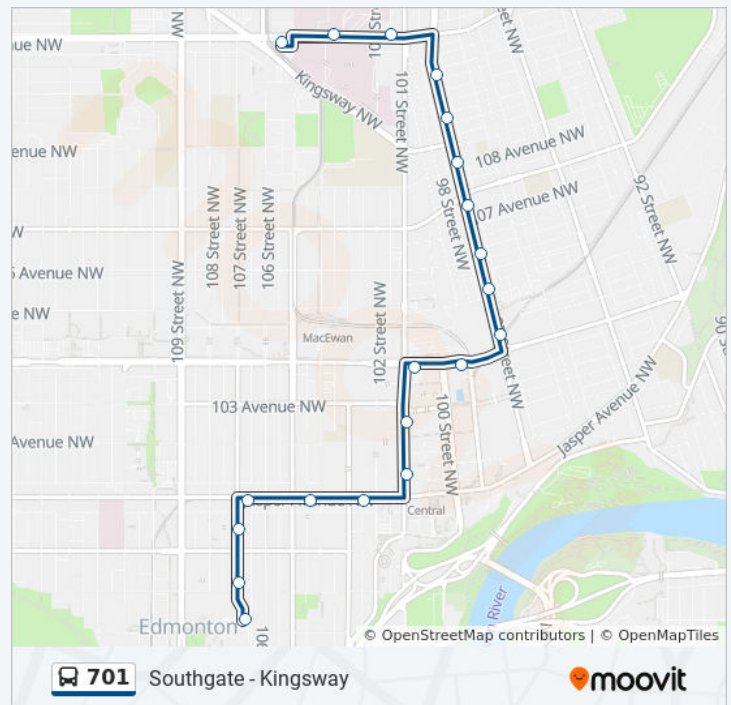

105 Street & 76 Avenue

Gateway Boulevard & 80 Avenue

Gateway Boulevard & 83 Avenue

Gateway Boulevard & Tommy Banks Way

Walterdale Hill & Queen Elizabeth Park Road

106 Street & 96 Avenue

107 Street & 97 Avenue

### 701 bus Info

**Direction:** Southgate Transit Centre Bay L→Government Transit Centre Bay A

**Stops:** 23

**Trip Duration:** 25 min

**Line Summary:**

**Direction: Southgate Transit Centre Bay L→Kingsway Rah Transit Centre Bay H**

**41 stops**

[VIEW LINE SCHEDULE](#)

Southgate Transit Centre Bay L

110 Street & 51 Avenue

108 Street & 51 Avenue

106 Street & 51 Avenue

106 Street & 53 Avenue

106 Street & 56 Avenue