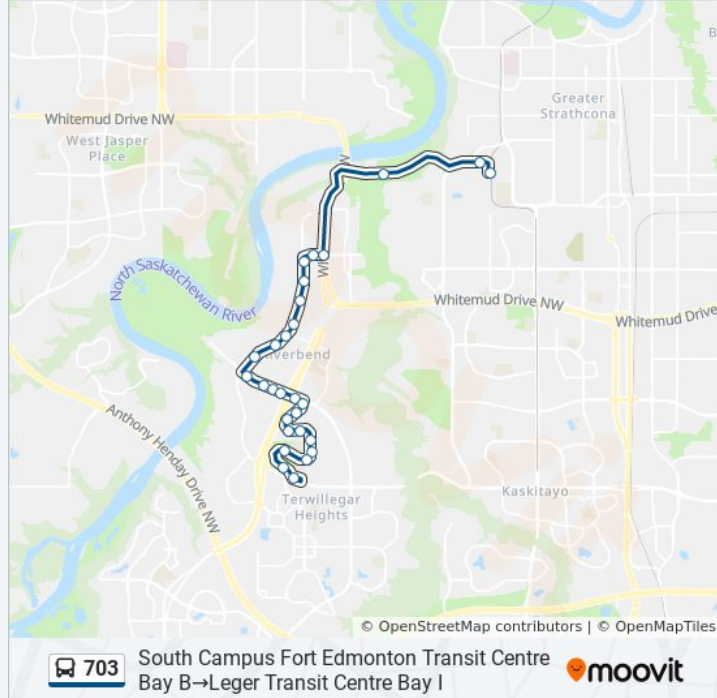

**703 bus Info**

**Direction:** Leger Transit Centre Bay I→South  
Campus Fort Edmonton Transit Centre Bay N

**Stops:** 30

**Trip Duration:** 23 min

**Line Summary:**

Riverbend Road & 44 Avenue  
 Riverbend Road & 45 Avenue  
 Riverbend Road & 48 Avenue  
 Riverbend Road & 51 Avenue  
 Riverbend Road & 53 Avenue  
 Whitemud Drive Nb & 53 Avenue  
 Fort Edmonton Park Road & Fox Drive  
 Belgravia Road & Fox Drive  
 116 Street & Belgravia Road  
 116 Street & 68 Avenue  
 South Campus Fort Edmonton Transit Centre Bay N

**703 bus Info**

**Direction:** South Campus Fort Edmonton Transit Centre Bay B→Leger Transit Centre Bay I

**Stops:** 28

**Trip Duration:** 21 min

**Line Summary:**

Terwillegar Drive & Rabbit Hill Road

Carter Crest Road W & Rabbit Hill Road

Carter Crest Road & Carlson Close

1327 Carter Crest Road

1203 Carter Crest Road

Carter Crest Road & Cheriton Crescent W

Carter Crest Way & Lawrence Court

Leger Way & Leger Boulevard

Leger Way & Leger Road

Terwillegar Rec Center N Ent & Leger Road

2019 Leger Road

Leger Transit Centre Bay I

**Direction: South Campus Fort Edmonton Transit Centre Bay E → Leger Transit Centre Bay I**

28 stops

[VIEW LINE SCHEDULE](#)

South Campus Fort Edmonton Transit Centre Bay E