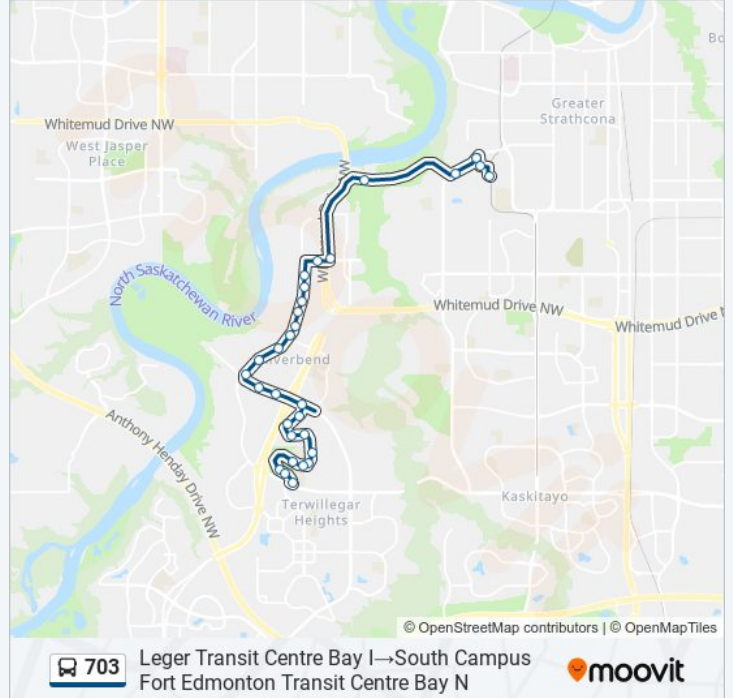

Use the Moovit App to find the closest 703 bus station near you and find out when is the next 703 bus arriving.

**Direction: Leger Transit Centre Bay I→South  
Campus Fort Edmonton Transit Centre Bay N**

**703 bus Info**

**Direction:** Leger Transit Centre Bay I→South  
Campus Fort Edmonton Transit Centre Bay N

**Stops:** 30

**Trip Duration:** 23 min

**Line Summary:**

Riverbend Road & 44 Avenue  
 Riverbend Road & 45 Avenue  
 Riverbend Road & 48 Avenue  
 Riverbend Road & 51 Avenue  
 Riverbend Road & 53 Avenue  
 Whitemud Drive Nb & 53 Avenue  
 Fort Edmonton Park Road & Fox Drive  
 Belgravia Road & Fox Drive  
 116 Street & Belgravia Road  
 116 Street & 68 Avenue  
 South Campus Fort Edmonton Transit Centre Bay N

**Direction: South Campus Fort Edmonton Transit Centre Bay B→Leger Transit Centre Bay I**

28 stops

[VIEW LINE SCHEDULE](#)

South Campus Fort Edmonton Transit Centre Bay B  
 116 Street & 68 Avenue  
 Keillor Road & Fox Drive  
 Whitemud Drive Sb & 53 Avenue  
 Whitemud Drive Sb & 53 Avenue  
 Riverbend Road & 53 Avenue  
 Riverbend Road & 48 Avenue  
 Riverbend Road & 45 Avenue  
 Riverbend Road & 43 Avenue  
 Riverbend Road & 40 Avenue  
 Riverbend Road & Rhatigan Road W  
 Riverbend Road & Rhatigan Road W  
 Riverbend Road & Rabbit Hill Road  
 Falconer Road & Rabbit Hill Road  
 Riverbend Square & Rabbit Hill Road  
 Ryan Place & Rabbit Hill Road

**703 bus Info**

**Direction:** South Campus Fort Edmonton Transit Centre Bay B→Leger Transit Centre Bay I

**Stops:** 28

**Trip Duration:** 21 min

**Line Summary:**

Terwillegar Drive & Rabbit Hill Road

Carter Crest Road W & Rabbit Hill Road