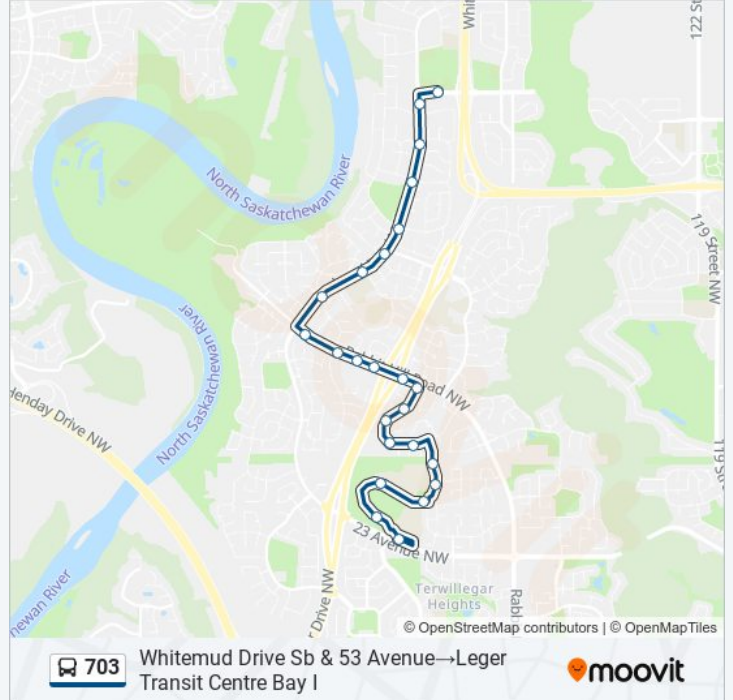

**703 bus Info**

**Direction:** Whitemud Drive Sb & 53 Avenue→Leger Transit Centre Bay I

**Stops:** 24

**Trip Duration:** 17 min

**Line Summary:**

Carter Crest Road & Cheriton Crescent W  
Carter Crest Way & Lawrence Court  
Leger Way & Leger Boulevard  
Leger Way & Leger Road  
Terwillegar Rec Center N Ent & Leger Road  
2019 Leger Road  
Leger Transit Centre Bay I

© 2024 Moovit - All Rights Reserved