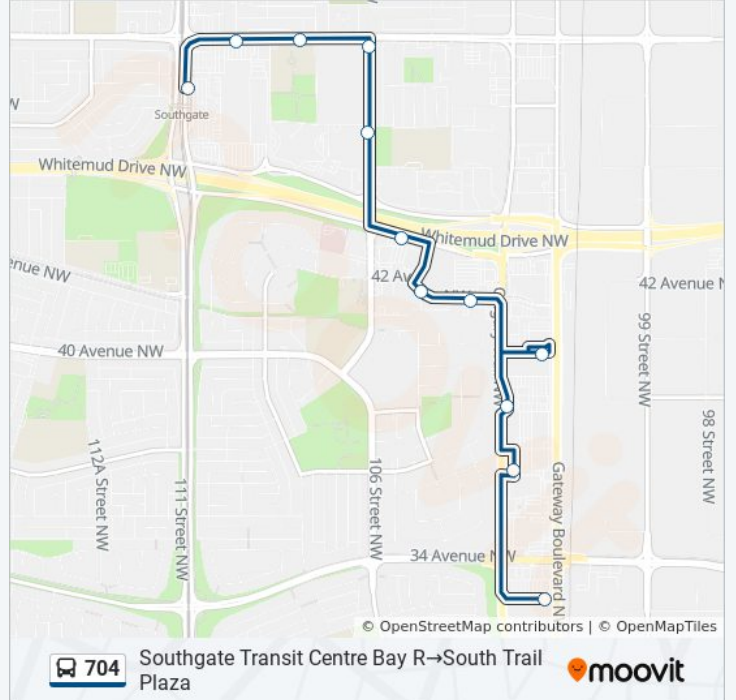

704 bus Info

Direction: South Trail Plaza→Southgate Transit Centre Bay R

Stops: 8

Trip Duration: 10 min

Line Summary:

Direction: Southgate Transit Centre Bay R→South Trail Plaza

12 stops

[VIEW LINE SCHEDULE](#)

- Southgate Transit Centre Bay R
- 110 Street & 51 Avenue
- 108 Street & 51 Avenue
- 106 Street & 51 Avenue
- 106 Street & 47 Avenue
- 106 Street & Whitemud Drive
- 105 Street & 42 Avenue
- 105 Street & 42 Avenue
- Calgary Trail & Ga Macdonald Avenue
- South Park Centre North Entrance
- South Park Centre South Entrance
- South Trail Plaza

704 bus Time Schedule

Southgate Transit Centre Bay R→South Trail Plaza
Route Timetable:

Sunday	9:00 AM - 8:00 PM
Monday	6:00 AM - 11:00 PM
Tuesday	6:00 AM - 11:00 PM
Wednesday	6:00 AM - 11:00 PM
Thursday	6:00 AM - 11:00 PM
Friday	6:00 AM - 11:00 PM
Saturday	9:00 AM - 8:00 PM

704 bus Info

Direction: Southgate Transit Centre Bay R→South Trail Plaza

Stops: 12

Trip Duration: 15 min

Line Summary:

704 bus time schedules and route maps are available in an offline PDF at moovitapp.com. Use the [Moovit App](#) to see live bus times, train schedule or subway schedule, and step-by-step directions for all public transit in Edmonton.