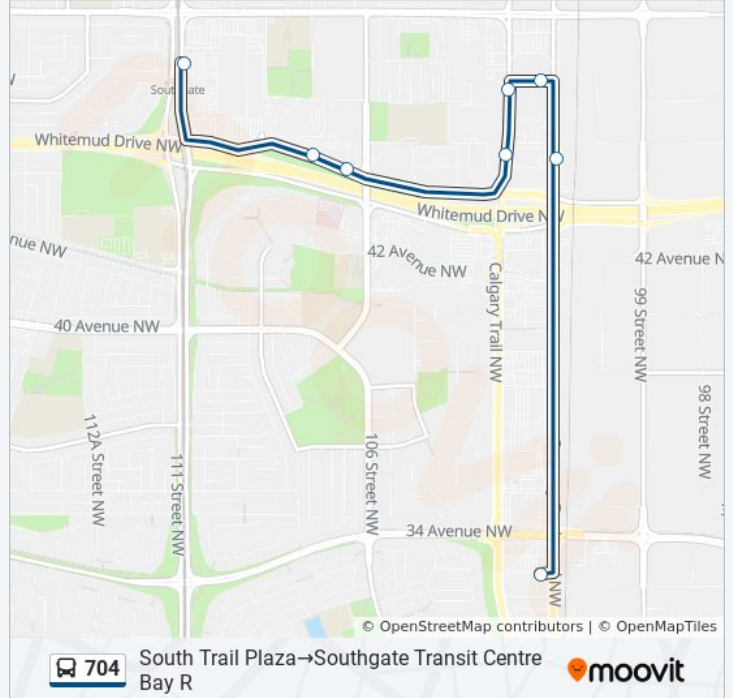

Direction: South Trail Plaza→Southgate Transit Centre Bay R

8 stops

[VIEW LINE SCHEDULE](#)

South Trail Plaza

Gateway Boulevard & Whitemud Drive

Gateway Boulevard & 48 Avenue

Calgary Trail & 48 Avenue

Calgary Trail Sb & 45 Avenue

106 Street & Whitemud Drive

108 Street & Whitemud Drive

Southgate Transit Centre Bay R

704 bus Time Schedule

South Trail Plaza→Southgate Transit Centre Bay R
Route Timetable:

Sunday	9:15 AM - 8:15 PM
Monday	6:12 AM - 11:12 PM
Tuesday	6:12 AM - 11:12 PM
Wednesday	6:12 AM - 11:12 PM
Thursday	6:12 AM - 11:12 PM
Friday	6:12 AM - 11:12 PM
Saturday	9:17 AM - 8:17 PM

704 bus Info

Direction: South Trail Plaza→Southgate Transit Centre Bay R

Stops: 8

Trip Duration: 10 min

Line Summary:

Direction: Southgate Transit Centre Bay R→South Trail Plaza

12 stops

[VIEW LINE SCHEDULE](#)

- Southgate Transit Centre Bay R
- 110 Street & 51 Avenue
- 108 Street & 51 Avenue
- 106 Street & 51 Avenue
- 106 Street & 47 Avenue
- 106 Street & Whitemud Drive
- 105 Street & 42 Avenue
- 105 Street & 42 Avenue
- Calgary Trail & Ga Macdonald Avenue
- South Park Centre North Entrance
- South Park Centre South Entrance
- South Trail Plaza