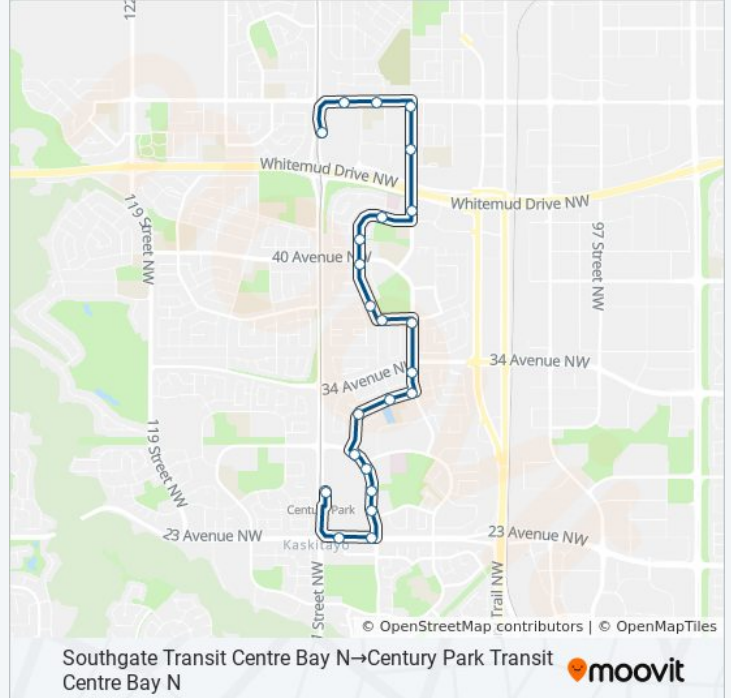

109 Street & 28 Avenue

109 Street & 25 Avenue

109 Street & 23 Avenue

110 Street & 23 Avenue

Century Park Transit Centre Bay N

705 bus time schedules and route maps are available in an offline PDF at moovitapp.com. Use the [Moovit App](#) to see live bus times, train schedule or subway schedule, and step-by-step directions for all public transit in Edmonton.

[About Moovit](#) · [MaaS Solutions](#) · [Supported Countries](#) · [Mooviter Community](#)

© 2023 Moovit - All Rights Reserved

Check Live Arrival Times