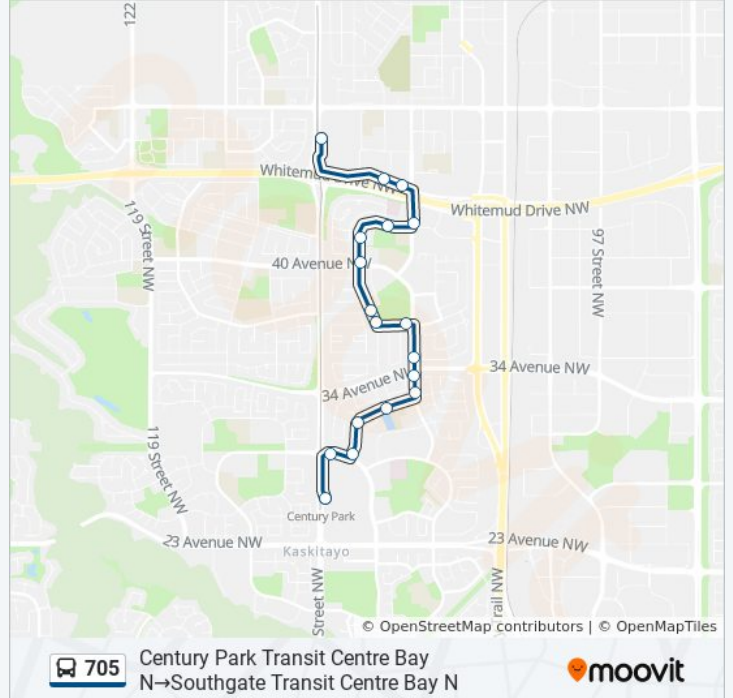

Direction: Century Park Transit Centre Bay N→Southgate Transit Centre Bay N

18 stops

[VIEW LINE SCHEDULE](#)

Century Park Transit Centre Bay N

111 Street & 29a Avenue

109 Street & 29a Avenue

109 Street & 32 Avenue

108 Street & 32a Avenue

106 Street & 32a Avenue

106 Street & 34 Avenue

106 Street & 35 Avenue

106 Street & 36a Avenue

108 Street & 36a Avenue

108 Street & 37 Avenue

108 Street & 40 Avenue

Direction: Century Park Transit Centre Bay N→Southgate Transit Centre Bay N

Stops: 18

Trip Duration: 15 min

Line Summary:

Direction: Southgate Transit Centre Bay N→Century Park Transit Centre Bay N

23 stops

[VIEW LINE SCHEDULE](#)

Southgate Transit Centre Bay N

110 Street & 51 Avenue

108 Street & 51 Avenue

106 Street & 51 Avenue

106 Street & 47 Avenue

106 Street & Whitemud Drive

107 Street & 42 Avenue