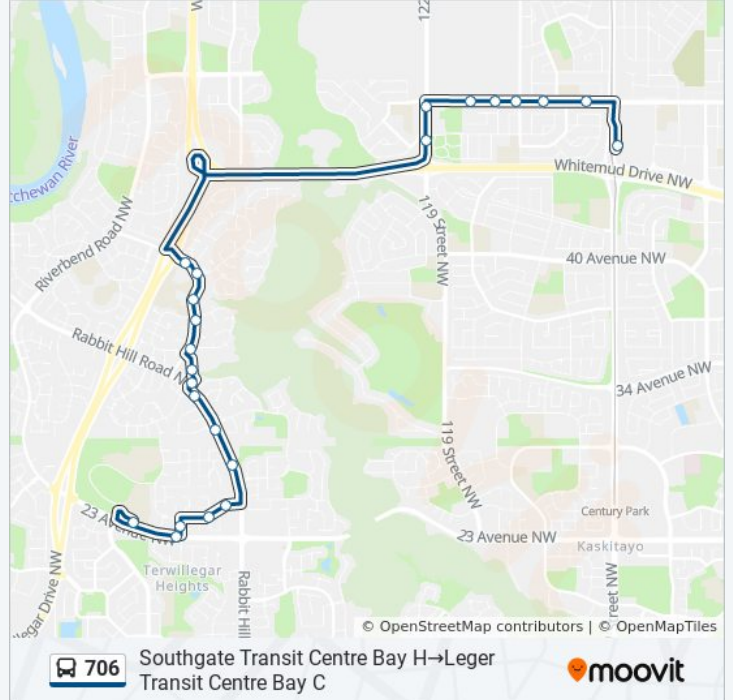

23 stops

[VIEW LINE SCHEDULE](#)

Southgate Transit Centre Bay H

112 Street & 51 Avenue

114a Street & 51 Avenue

115 Street & 51 Avenue

116 Street & 51 Avenue

117 Street & 51 Avenue

Oeming Road & Oakes Gate

Carter Crest Road E & Rabbit Hill Road

Rabbit Hill Road & Cormack Crescent

Rabbit Hill Road & Leger Boulevard

**706 bus Time Schedule**

Southgate Transit Centre Bay H→Leger Transit Centre Bay C Route Timetable:

**Direction:** Southgate Transit Centre Bay H→Leger Transit Centre Bay C

**Stops:** 23

**Trip Duration:** 19 min

**Line Summary:**

- Lamb Crescent & Leger Way
- Lincoln Crescent & Leger Way
- Leger Gate & Leger Way
- Leger Gate & 23 Avenue
- Leger Transit Centre Bay C