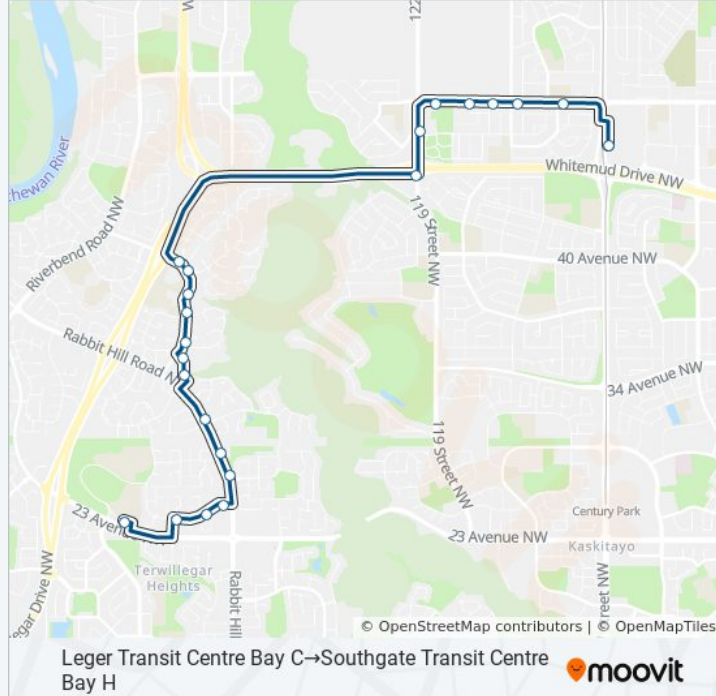

**Direction: Leger Transit Centre Bay C→Southgate Transit Centre Bay H**

22 stops

[VIEW LINE SCHEDULE](#)

- Leger Transit Centre Bay C
- Lambert Court & Leger Way
- Lincoln Crescent & Leger Way
- Lamb Crescent & Leger Way
- Rabbit Hill Road & Hodgson Boulevard
- Rabbit Hill Road & Leger Boulevard
- Ogilvie Boulevard & Rabbit Hill Road
- Oeming Road & Oakes Gate
- Bulyea Road & Oeming Road
- Bulyea Road & Burley Drive S
- Bulyea Road & Burley Road N
- 301 Bulyea Road
- Bulyea Road & Burton Road S
- Bulyea Road & Burton Road N
- 122 Street & Whitemud Drive
- 122 Street & 48 Avenue
- 122 Street & 51 Avenue
- 117 Street & 51 Avenue
- 116 Street & 51 Avenue
- 115 Street & 51 Avenue

**706 bus Info**

**Direction:** Leger Transit Centre Bay C→Southgate Transit Centre Bay H

**Stops:** 22

**Trip Duration:** 21 min

**Line Summary:**

Malmö Road & 51 Avenue

Southgate Transit Centre Bay H

**Direction: Southgate Transit Centre Bay H→Leger Transit Centre Bay C**

23 stops

[VIEW LINE SCHEDULE](#)

Southgate Transit Centre Bay H

112 Street & 51 Avenue

114a Street & 51 Avenue

115 Street & 51 Avenue

116 Street & 51 Avenue

117 Street & 51 Avenue

**Direction:** Southgate Transit Centre Bay H→Leger Transit Centre Bay C

**Stops:** 23

**Trip Duration:** 19 min

**Line Summary:**

- Lamb Crescent & Leger Way
- Lincoln Crescent & Leger Way
- Leger Gate & Leger Way
- Leger Gate & 23 Avenue
- Leger Transit Centre Bay C