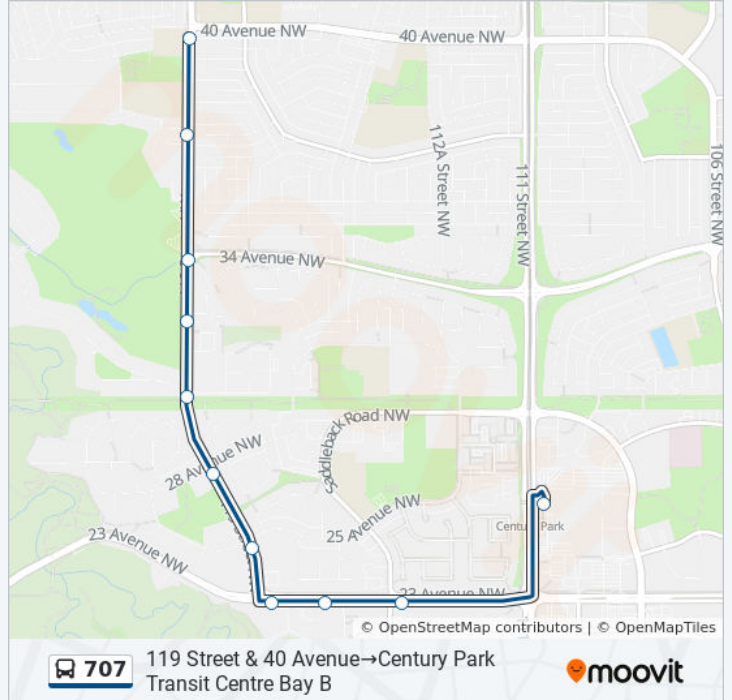

12 stops

[VIEW LINE SCHEDULE](#)

- Century Park Transit Centre Bay B
- 111 Street & 23 Avenue
- Saddleback Road & 23 Avenue
- 118 Street & 23 Avenue
- 119 Street & 23 Avenue
- 119 Street & 25 Avenue
- 119 Street & 28 Avenue
- 119 Street & Westbrook Drive
- 119 Street & 32a Avenue
- 119 Street & 34 Avenue
- 119 Street & Fairway Drive
- 119 Street & 40 Avenue

**707 bus Info**

**Direction:** Century Park Transit Centre Bay B → 119 Street & 40 Avenue

**Stops:** 12

**Trip Duration:** 9 min

**Line Summary:**

**Direction: Century Park Transit Centre Bay B → Southgate Transit Centre Bay G**

20 stops

[VIEW LINE SCHEDULE](#)

Century Park Transit Centre Bay B

111 Street & 23 Avenue

Saddleback Road & 23 Avenue

118 Street & 23 Avenue

119 Street & 23 Avenue

119 Street & 25 Avenue

119 Street & 28 Avenue

119 Street & Westbrook Drive

119 Street & 32a Avenue

119 Street & 34 Avenue

119 Street & Fairway Drive

119 Street & 40 Avenue

117 Street & 40 Avenue

115a Street & 40 Avenue