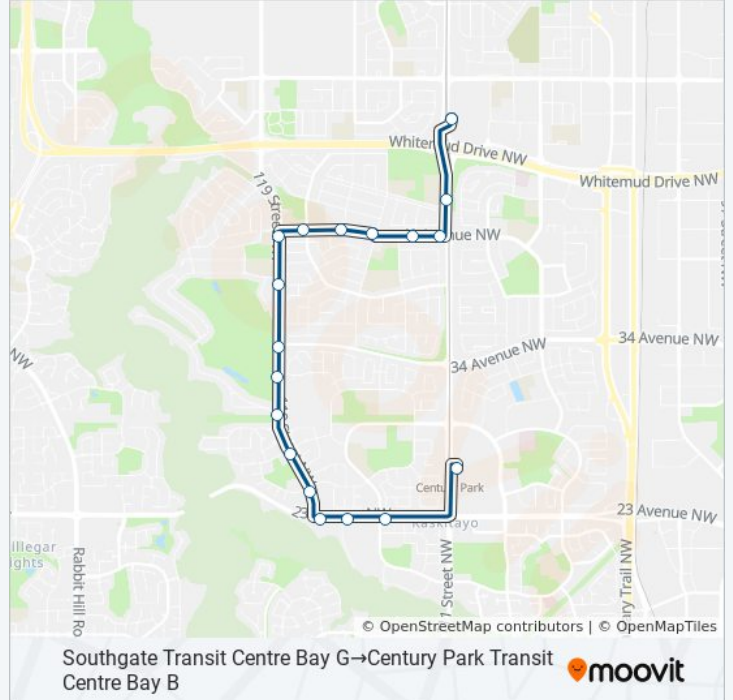

707 bus time schedules and route maps are available in an offline PDF at moovitapp.com. Use the [Moovit App](#) to see live bus times, train schedule or subway schedule, and step-by-step directions for all public transit in Edmonton.

[About Moovit](#) • [MaaS Solutions](#) • [Supported Countries](#) • [Mooviter Community](#)

© 2024 Moovit - All Rights Reserved

Check Live Arrival Times