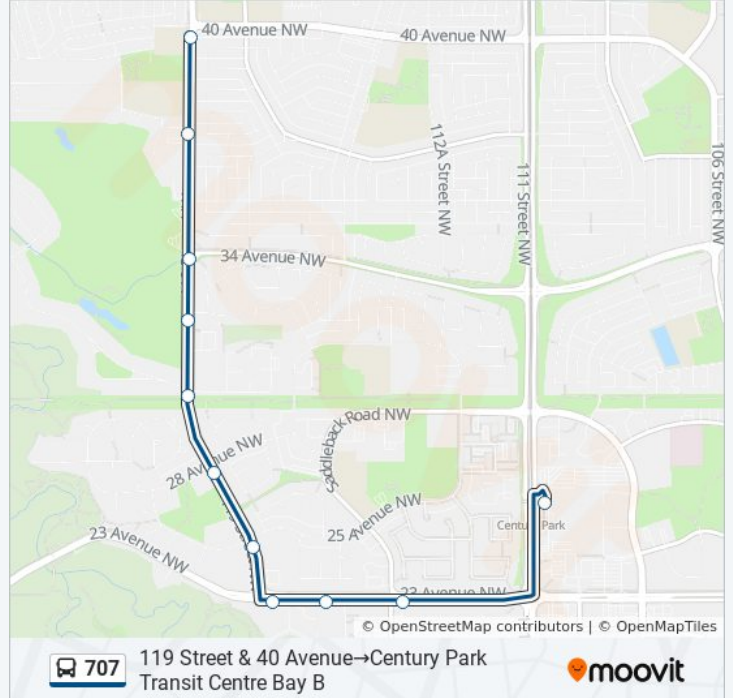

Use the Moovit App to find the closest 707 bus station near you and find out when is the next 707 bus arriving.

**Direction: 119 Street & 40 Avenue→Century Park Transit Centre Bay B**

11 stops

[VIEW LINE SCHEDULE](#)

- 119 Street & 40 Avenue
- 119 Street & Fairway Drive
- 119 Street & 34 Avenue
- 119 Street & 32a Avenue
- 119 Street & Westbrook Drive
- 119 Street & 28 Avenue
- 119 Street & 25 Avenue
- 119 Street & 23 Avenue
- 118 Street & 23 Avenue
- Saddleback Road & 23 Avenue
- Century Park Transit Centre Bay B

**707 bus Info**

**Direction:** 119 Street & 40 Avenue→Century Park Transit Centre Bay B

**Stops:** 11

**Trip Duration:** 11 min

**Line Summary:**

**Direction: Century Park Transit Centre Bay B → 119 Street & 40 Avenue**

12 stops

[VIEW LINE SCHEDULE](#)

- Century Park Transit Centre Bay B
- 111 Street & 23 Avenue
- Saddleback Road & 23 Avenue
- 118 Street & 23 Avenue
- 119 Street & 23 Avenue
- 119 Street & 25 Avenue
- 119 Street & 28 Avenue
- 119 Street & Westbrook Drive
- 119 Street & 32a Avenue
- 119 Street & 34 Avenue
- 119 Street & Fairway Drive
- 119 Street & 40 Avenue