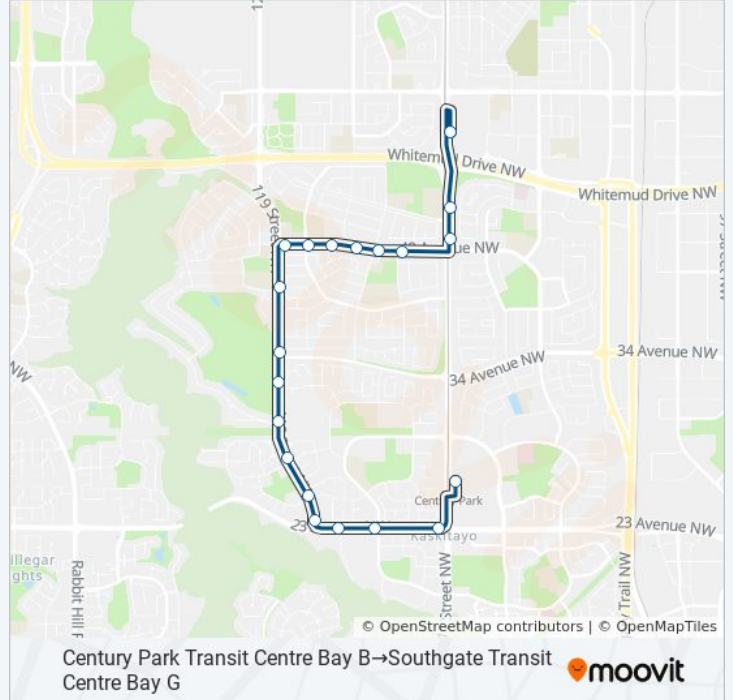

20 stops

[VIEW LINE SCHEDULE](#)

Century Park Transit Centre Bay B

111 Street & 23 Avenue

Saddleback Road & 23 Avenue

118 Street & 23 Avenue

119 Street & 23 Avenue

119 Street & 25 Avenue

119 Street & 28 Avenue

119 Street & Westbrook Drive

119 Street & 32a Avenue

119 Street & 34 Avenue

119 Street & Fairway Drive

119 Street & 40 Avenue

117 Street & 40 Avenue

115a Street & 40 Avenue

**707 bus Info**

**Direction:** Century Park Transit Centre Bay B → Southgate Transit Centre Bay G

**Stops:** 20

**Trip Duration:** 14 min

**Line Summary:**

111 Street & 43 Avenue

Southgate Transit Centre Bay G

**Direction: Southgate Transit Centre Bay G → Century Park Transit Centre Bay B**

18 stops

[VIEW LINE SCHEDULE](#)

Southgate Transit Centre Bay G

111 Street & 43 Avenue

111 Street & 40 Avenue

112 Street & 40 Avenue