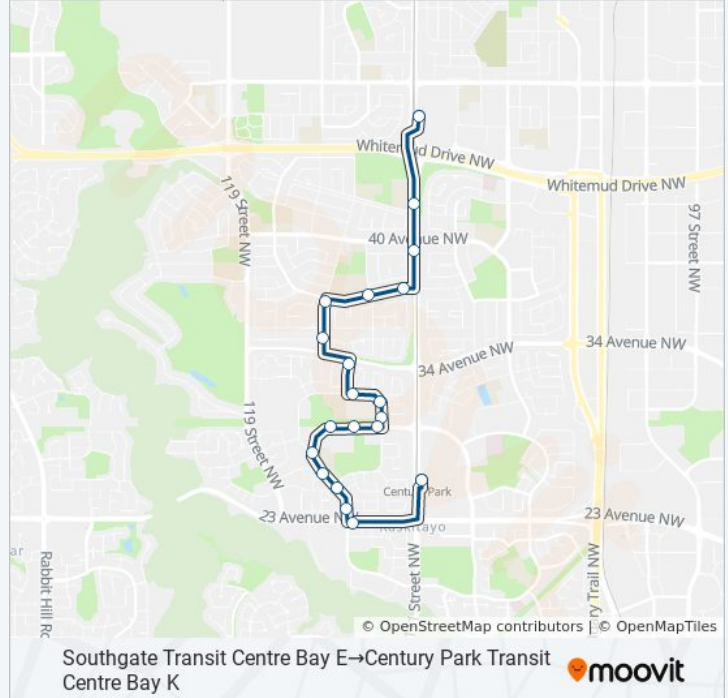

Use the Moovit App to find the closest 708 bus station near you and find out when is the next 708 bus arriving.

Direction: 111 Street & 43 Avenue→Century Park Transit Centre Bay K

19 stops

[VIEW LINE SCHEDULE](#)

Saddleback Road & 27 Avenue

Saddleback Road & 25 Avenue

Saddleback Road & 25 Avenue

Saddleback Road & 23 Avenue

708 bus Time Schedule

Southgate Transit Centre Bay E→Century Park Transit Centre Bay K Route Timetable:

Sunday	00:03 - 23:14
Monday	05:38 - 23:53
Tuesday	05:38 - 23:53
Wednesday	05:38 - 23:53
Thursday	05:38 - 23:53
Friday	05:38 - 23:53
Saturday	06:03 - 23:03

708 bus Info

Direction: Southgate Transit Centre Bay E→Century Park Transit Centre Bay K

Stops: 20

Trip Duration: 17 min

Line Summary:

Saddleback Road & 23 Avenue

Century Park Transit Centre Bay K

708 bus time schedules and route maps are available in an offline PDF at moovitapp.com. Use the [Moovit App](#) to see live bus times, train schedule or subway schedule, and step-by-step directions for all public transit in Edmonton.