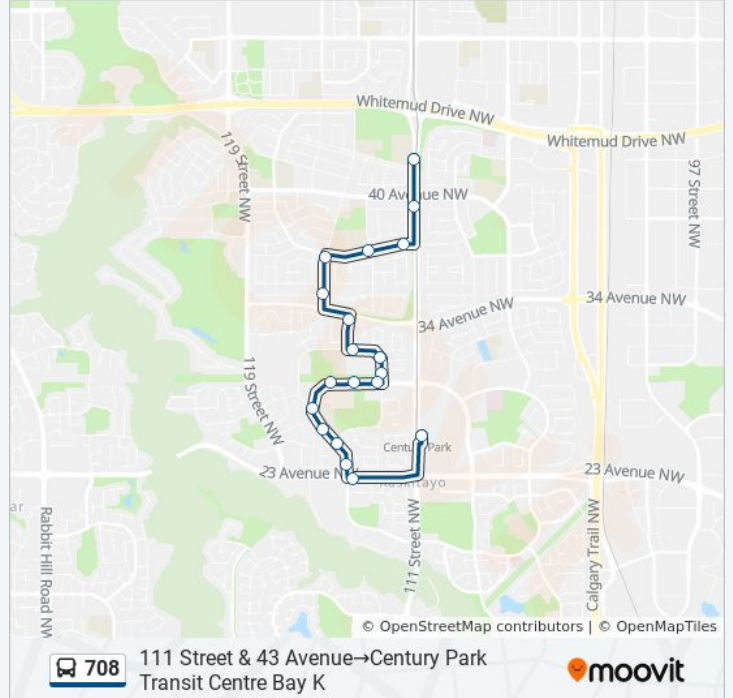

Use the Moovit App to find the closest 708 bus station near you and find out when is the next 708 bus arriving.

Direction: 111 Street & 43 Avenue→Century Park Transit Centre Bay K

19 stops

[VIEW LINE SCHEDULE](#)

- 111 Street & 43 Avenue
- 111 Street & 40 Avenue
- 111a Street & 37 Avenue
- 112a Street & 37 Avenue
- 114 Street & 37 Avenue
- 114 Street & 35 Avenue
- 113 Street & 34 Avenue
- 113 Street & 31 Avenue
- 112 Street & 30 Avenue
- 112 Street & 29a Avenue
- 112 Street & Saddleback Road
- 113 Street & Saddleback Road N Ent
- 114 Street & Saddleback Road N Ent
- Saddleback Road & 27 Avenue
- Saddleback Road & 25 Avenue
- Saddleback Road & 25 Avenue
- Saddleback Road & 23 Avenue
- Saddleback Road & 23 Avenue
- Century Park Transit Centre Bay K

708 bus Info

Direction: 111 Street & 43 Avenue→Century Park Transit Centre Bay K

Stops: 19

Trip Duration: 20 min

Line Summary:

Direction: Century Park Transit Centre Bay K→Southgate Transit Centre Bay E

20 stops

[VIEW LINE SCHEDULE](#)

- Century Park Transit Centre Bay K
- 111 Street & 23 Avenue
- Saddleback Road & 23 Avenue
- Saddleback Road & 25 Avenue
- Saddleback Road & 26 Avenue
- Saddleback Road & 27 Avenue
- 114 Street & Saddleback Road N Ent
- 113 Street & Saddleback Road N Ent
- 112 Street & Saddleback Road
- 112 Street & 29a Avenue
- 112 Street & 30 Avenue
- 113 Street & 31 Avenue
- 113 Street & 34 Avenue
- 114 Street & 35 Avenue
- 114 Street & 37 Avenue
- 112a Street & 37 Avenue
- 111 Street & 37 Avenue
- 111 Street & 40 Avenue