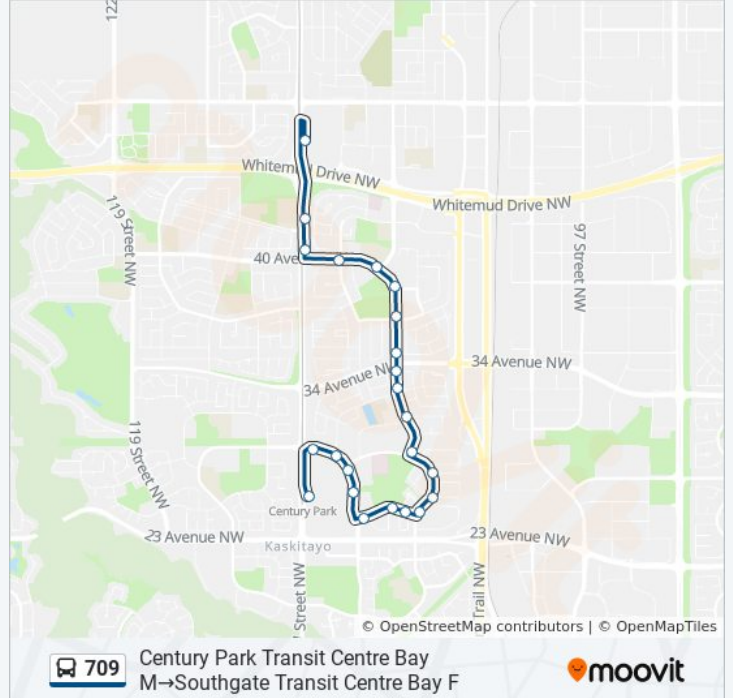

107 Street & 25 Avenue

106a Street & 25 Avenue

105 Street & 25 Avenue

105 Street & 26 Avenue

105 Street & 28 Avenue

106 Street & 29 Avenue

106 Street & 31 Avenue

106 Street & 32a Avenue

106 Street & 34 Avenue

106 Street & 35 Avenue

106 Street & 36a Avenue

106 Street & 38 Avenue

**709 bus Time Schedule**

Century Park Transit Centre Bay M→Southgate Transit Centre Bay F Route Timetable:

Sunday	00:08 - 23:52
Monday	04:55 - 23:34
Tuesday	00:04 - 23:34
Wednesday	00:04 - 23:34
Thursday	00:04 - 23:34
Friday	00:04 - 23:34
Saturday	00:04 - 23:38

**709 bus Info**

**Direction:** Century Park Transit Centre Bay M→Southgate Transit Centre Bay F

**Stops:** 23

**Trip Duration:** 15 min

**Line Summary:**

- 106 Street & 40 Avenue
- 108 Street & 40 Avenue
- 111 Street & 40 Avenue
- 111 Street & 43 Avenue
- Southgate Transit Centre Bay F

**Direction: Southgate Transit Centre Bay F→Century Park Transit Centre Bay M**

20 stops

[VIEW LINE SCHEDULE](#)

- Southgate Transit Centre Bay F
- 111 Street & 43 Avenue
- 111 Street & 40 Avenue
- 108 Street & 40 Avenue
- 106 Street & 40 Avenue
- 106 Street & 38 Avenue
- 106 Street & 36a Avenue
- 106 Street & 34 Avenue
- 106 Street & 32a Avenue
- 106 Street & 31 Avenue
- 106 Street & 29 Avenue
- 105 Street & 29 Avenue
- 105 Street & 28 Avenue
- 105 Street & 26 Avenue
- 105 Street & 25 Avenue
- 106a Street & 25 Avenue
- 108 Street & 25 Avenue
- 109 Street & 23 Avenue