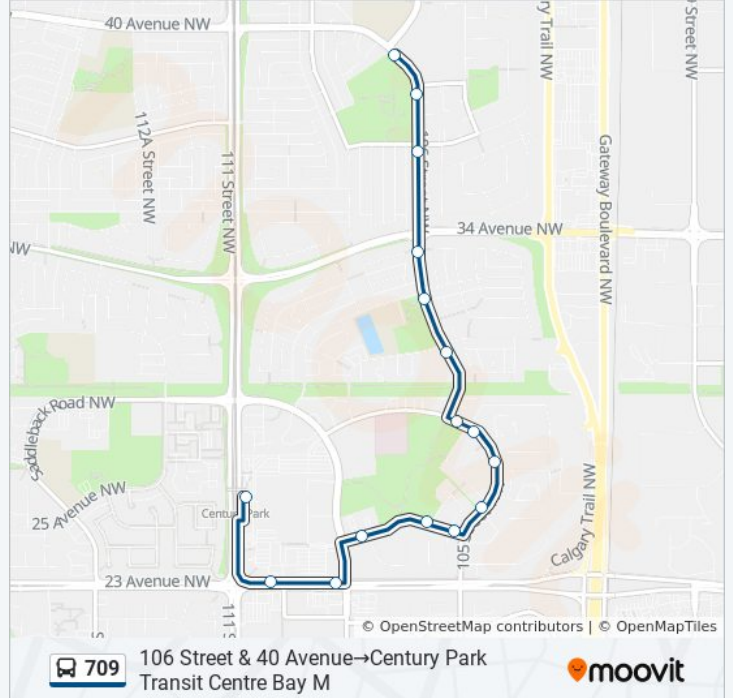

Use the Moovit App to find the closest 709 bus station near you and find out when is the next 709 bus arriving.

**Direction: 106 Street & 40 Avenue→Century Park Transit Centre Bay M**

16 stops

[VIEW LINE SCHEDULE](#)

- 106 Street & 40 Avenue
- 106 Street & 38 Avenue
- 106 Street & 36a Avenue
- 106 Street & 34 Avenue
- 106 Street & 32a Avenue
- 106 Street & 31 Avenue
- 106 Street & 29 Avenue
- 105 Street & 29 Avenue
- 105 Street & 28 Avenue
- 105 Street & 26 Avenue
- 105 Street & 25 Avenue
- 106a Street & 25 Avenue
- 108 Street & 25 Avenue
- 109 Street & 23 Avenue
- 110 Street & 23 Avenue
- Century Park Transit Centre Bay M

**709 bus Info**

**Direction:** 106 Street & 40 Avenue→Century Park Transit Centre Bay M

**Stops:** 16

**Trip Duration:** 15 min

**Line Summary:**

**Direction: 111 Street & 43 Avenue→Century Park Transit Centre Bay M**

19 stops

[VIEW LINE SCHEDULE](#)

- 111 Street & 43 Avenue
- 111 Street & 40 Avenue
- 108 Street & 40 Avenue
- 106 Street & 40 Avenue
- 106 Street & 38 Avenue
- 106 Street & 36a Avenue
- 106 Street & 34 Avenue
- 106 Street & 32a Avenue
- 106 Street & 31 Avenue
- 106 Street & 29 Avenue
- 105 Street & 29 Avenue
- 105 Street & 28 Avenue
- 105 Street & 26 Avenue
- 105 Street & 25 Avenue
- 106a Street & 25 Avenue
- 108 Street & 25 Avenue
- 109 Street & 23 Avenue
- 110 Street & 23 Avenue