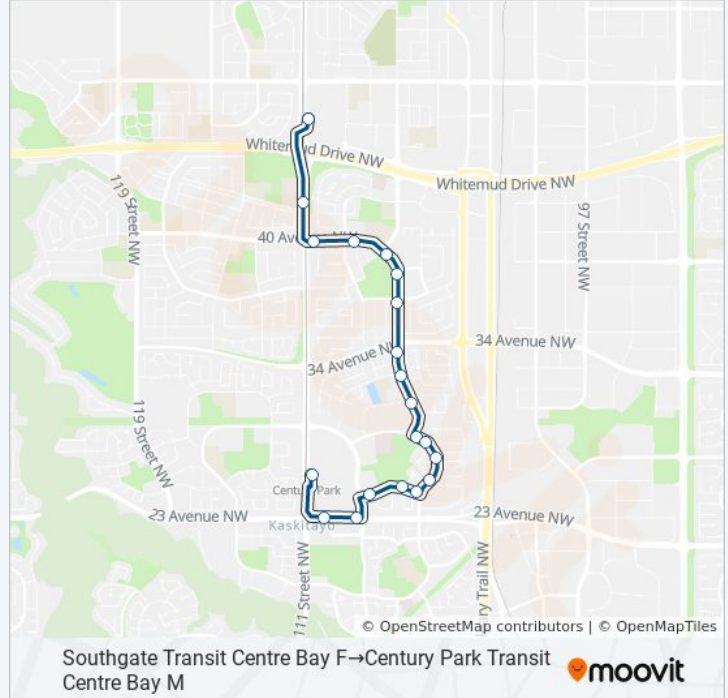

**Direction: Southgate Transit Centre Bay F→Century Park Transit Centre Bay M**

20 stops

[VIEW LINE SCHEDULE](#)

- Southgate Transit Centre Bay F
- 111 Street & 43 Avenue
- 111 Street & 40 Avenue
- 108 Street & 40 Avenue
- 106 Street & 40 Avenue
- 106 Street & 38 Avenue
- 106 Street & 36a Avenue
- 106 Street & 34 Avenue
- 106 Street & 32a Avenue
- 106 Street & 31 Avenue
- 106 Street & 29 Avenue
- 105 Street & 29 Avenue
- 105 Street & 28 Avenue
- 105 Street & 26 Avenue
- 105 Street & 25 Avenue
- 106a Street & 25 Avenue
- 108 Street & 25 Avenue
- 109 Street & 23 Avenue

**709 bus Info**

**Direction:** Southgate Transit Centre Bay F→Century Park Transit Centre Bay M

**Stops:** 20

**Trip Duration:** 15 min

**Line Summary:**

110 Street & 23 Avenue

Century Park Transit Centre Bay M