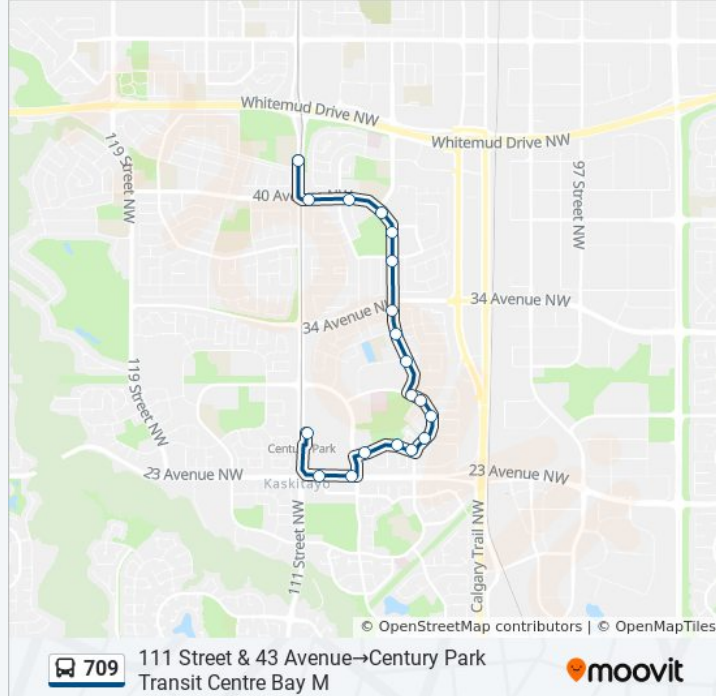

**709 bus Info**

**Direction:** 106 Street & 40 Avenue→Century Park Transit Centre Bay M

**Stops:** 16

**Trip Duration:** 15 min

**Line Summary:**

**Direction: 111 Street & 43 Avenue→Century Park Transit Centre Bay M**

19 stops

[VIEW LINE SCHEDULE](#)

- 111 Street & 43 Avenue
- 111 Street & 40 Avenue
- 108 Street & 40 Avenue
- 106 Street & 40 Avenue
- 106 Street & 38 Avenue
- 106 Street & 36a Avenue
- 106 Street & 34 Avenue
- 106 Street & 32a Avenue
- 106 Street & 31 Avenue
- 106 Street & 29 Avenue
- 105 Street & 29 Avenue
- 105 Street & 28 Avenue
- 105 Street & 26 Avenue
- 105 Street & 25 Avenue
- 106a Street & 25 Avenue
- 108 Street & 25 Avenue
- 109 Street & 23 Avenue
- 110 Street & 23 Avenue

**709 bus Info**

**Direction:** 111 Street & 43 Avenue→Century Park Transit Centre Bay M

**Stops:** 19

**Trip Duration:** 19 min

**Line Summary:**

**Direction: Century Park Transit Centre Bay M→Southgate Transit Centre Bay F**

23 stops

[VIEW LINE SCHEDULE](#)

Century Park Transit Centre Bay M

111 Street & 29a Avenue

109 Street & 29a Avenue

109 Street & 29 Avenue

109 Street & 28 Avenue

109 Street & 25 Avenue