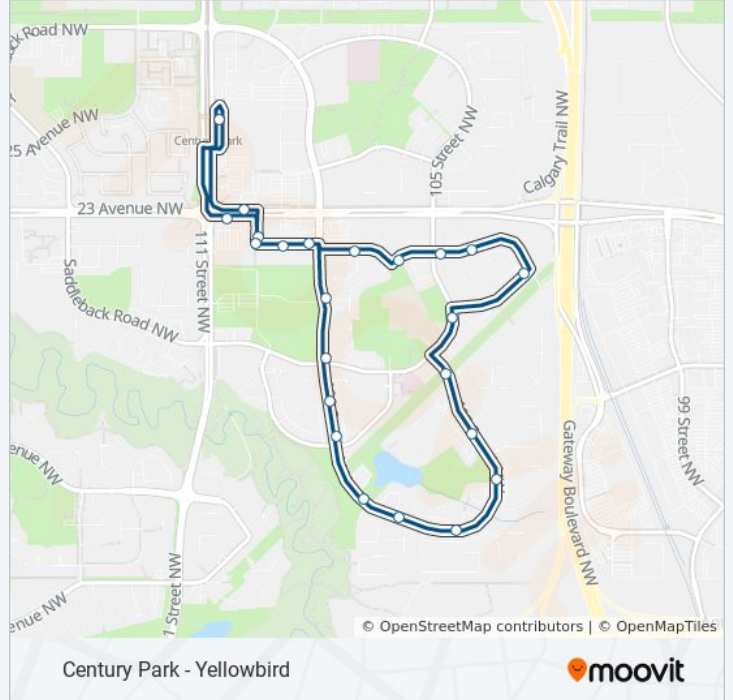

108a Street & 21 Avenue

106 Street & 21 Avenue

105 Street & 21 Avenue

104a Street & 21 Avenue

104 Street & 20 Avenue

105 Street & 20 Avenue

105 Street & 19 Avenue

105 Street & 16 Avenue

105 Street & 13 Avenue

106 Street & 11 Avenue

108 Street & 11 Avenue

109 Street & 11 Avenue

109 Street & Bearspaw Drive East

109 Street & 16 Avenue

109 Street & 19 Avenue

109 Street & 20 Avenue

712 bus Info

Direction: Century Park Transit Centre Bay N→Century Park Transit Centre Bay N

Stops: 24

Trip Duration: 18 min

Line Summary:

110 Street & 21 Avenue

110 Street & 23 Avenue

Century Park Transit Centre Bay N