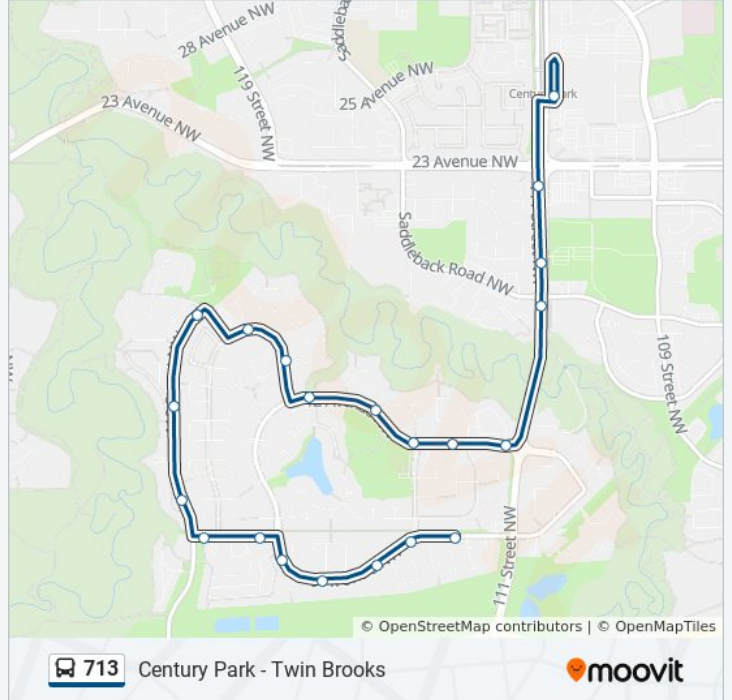

- Century Park Transit Centre Bay I
- 111 Street & 23 Avenue
- 111 Street & Saddleback Road S Ent
- 111 Street & Saddleback Road S Ent
- 111 Street & 12 Avenue
- Twin Brooks Drive & 12 Avenue
- 113 Street & 12 Avenue
- Twin Brooks Drive & 12 Avenue
- 115 Street & 12 Avenue
- 115a Street & 13 Avenue
- 115a Street & 15 Avenue
- 119 Street & Twin Brooks Close
- 119 Street & 12a Avenue
- 119 Street & 10a Avenue
- 118 Street & 9b Avenue
- 116 Street & 9b Avenue
- 116 Street & 9a Avenue
- 115 Street & 9 Avenue
- 114 Street & 9 Avenue
- 113a Street & 9 Avenue

### 713 bus Info

**Direction:** Century Park Transit Centre Bay I→112a Street & 9 Avenue

**Stops:** 21

**Trip Duration:** 16 min

**Line Summary:**

**Direction: Century Park Transit Centre Bay I → Twin Brooks Drive & 12 Avenue**

8 stops

[VIEW LINE SCHEDULE](#)

Century Park Transit Centre Bay I

111 Street & 23 Avenue

111 Street & Saddleback Road S Ent

111 Street & Saddleback Road S Ent

111 Street & 12 Avenue

Twin Brooks Drive & 12 Avenue

**713 bus Info**

**Direction:** Century Park Transit Centre Bay I → Twin Brooks Drive & 12 Avenue

**Stops:** 8

**Trip Duration:** 5 min

**Line Summary:**

**Direction: Twin Brooks Drive & 12 Avenue → Century Park Transit Centre Bay I**