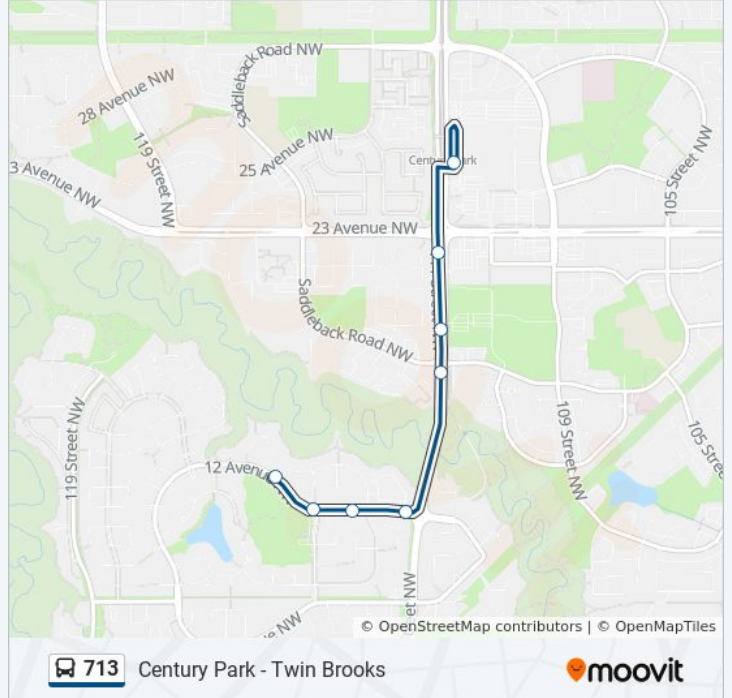

### 713 bus Info

**Direction:** Century Park Transit Centre Bay I→112a Street & 9 Avenue

**Stops:** 21

**Trip Duration:** 16 min

**Line Summary:**

**Direction: Century Park Transit Centre Bay I → Twin Brooks Drive & 12 Avenue**

8 stops

[VIEW LINE SCHEDULE](#)

Century Park Transit Centre Bay I

111 Street & 23 Avenue

111 Street & Saddleback Road S Ent

111 Street & Saddleback Road S Ent

111 Street & 12 Avenue

Twin Brooks Drive & 12 Avenue

113 Street & 12 Avenue

Twin Brooks Drive & 12 Avenue

**713 bus Time Schedule**

Century Park Transit Centre Bay I → Twin Brooks Drive & 12 Avenue Route Timetable:

Sunday	08:00 - 22:00
Monday	05:31 - 23:01
Tuesday	05:31 - 23:01
Wednesday	05:31 - 23:01
Thursday	05:31 - 23:01
Friday	05:31 - 23:01
Saturday	08:02 - 23:02

**713 bus Info**

**Direction:** Century Park Transit Centre Bay I → Twin Brooks Drive & 12 Avenue

**Stops:** 8

**Trip Duration:** 5 min

**Line Summary:**

**Direction: Twin Brooks Drive & 12 Avenue → Century Park Transit Centre Bay I**