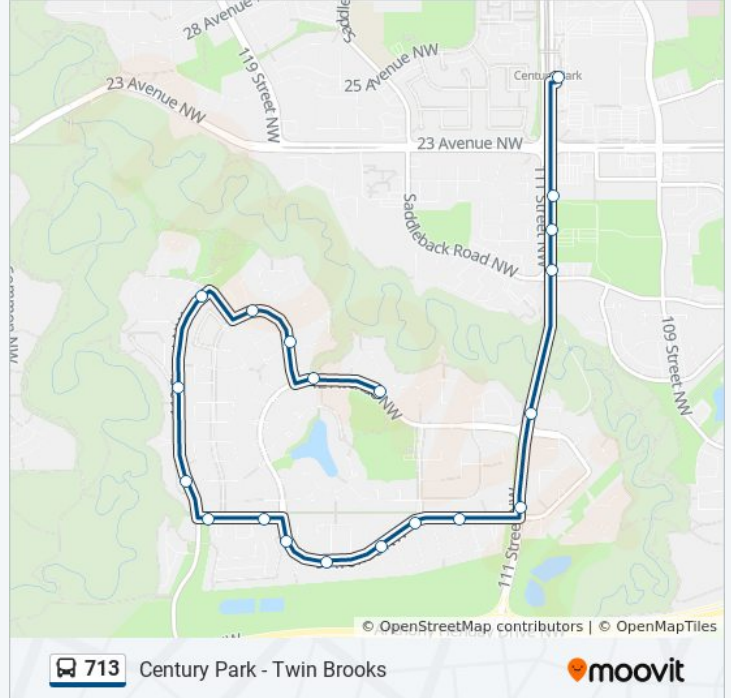

**713 bus Info**

**Direction:** Century Park Transit Centre Bay I → Twin Brooks Drive & 12 Avenue

**Stops:** 8

**Trip Duration:** 5 min

**Line Summary:**

**Direction: Twin Brooks Drive & 12 Avenue → Century Park Transit Centre Bay I**

20 stops

[VIEW LINE SCHEDULE](#)

- Twin Brooks Drive & 12 Avenue
- 115 Street & 12 Avenue
- 115a Street & 13 Avenue
- 115a Street & 15 Avenue
- 119 Street & Twin Brooks Close
- 119 Street & 12a Avenue
- 119 Street & 10a Avenue
- 118 Street & 9b Avenue
- 116 Street & 9b Avenue
- 116 Street & 9a Avenue
- 115 Street & 9 Avenue
- 114 Street & 9 Avenue
- 113a Street & 9 Avenue
- 112a Street & 9 Avenue
- 111 Street & 9 Avenue
- 111 Street & 12 Avenue
- 111 Street & 19 Avenue
- 111 Street & 19 Avenue

**713 bus Info**

**Direction:** Twin Brooks Drive & 12 Avenue → Century Park Transit Centre Bay I

**Stops:** 20

**Trip Duration:** 12 min

**Line Summary:**

111 Street & 23 Avenue

Century Park Transit Centre Bay I