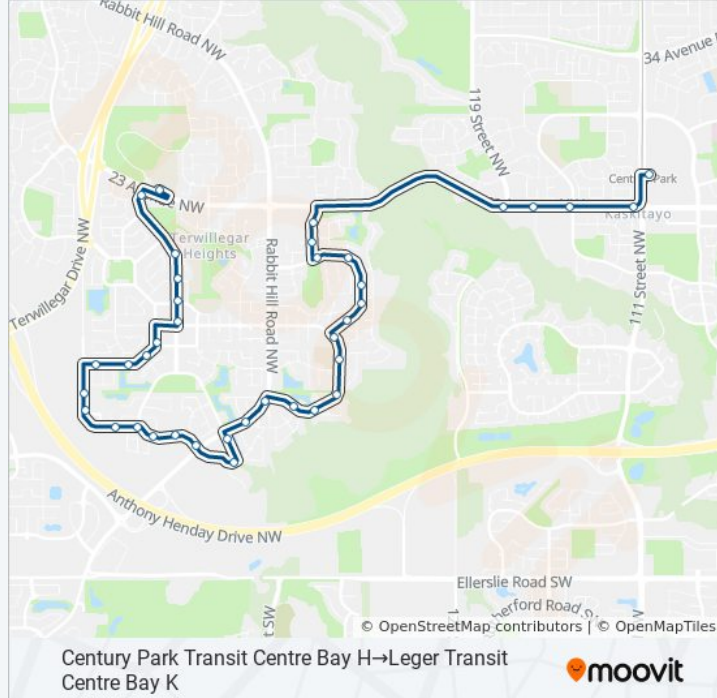

Direction: Century Park Transit Centre Bay H→Leger Transit Centre Bay K

38 stops

[VIEW LINE SCHEDULE](#)

- Century Park Transit Centre Bay H
- 111 Street & 23 Avenue
- Saddleback Road & 23 Avenue
- 118 Street & 23 Avenue
- 119 Street & 23 Avenue
- Magrath Road & 23 Avenue
- Magrath Road & Massey Way
- Magrath Road & Magrath Boulevard
- Magrath View & Magrath Boulevard
- Magrath Boulevard & Martell Crescent
- Magrath Boulevard & May Gate
- Magrath Boulevard & Macneil Way
- Magrath Boulevard & Mactaggart Drive
- Mactaggart Drive & May Road
- Mactaggart Crescent & Mactaggart Drive
- Mactaggart Court & Mactaggart Drive
- Macluhan Road & Mactaggart Drive
- Rabbit Hill Road & Mactaggart Drive
- Singer Gate & Rabbit Hill Road
- Mullen Way & Rabbit Hill Road

715 bus Info

Direction: Century Park Transit Centre Bay H→Leger Transit Centre Bay K

Stops: 38

Trip Duration: 24 min

Line Summary:

Mullen Place & Mullen Road

South Terwillegar Drive W & Rabbit Hill Road

South Terwillegar Drive & Shaske Gate

Towne Centre Boulevard & Taylor Close

Towne Centre Boulevard & 23 Avenue

Leger Transit Centre Bay K

Direction: Leger Transit Centre Bay K→Century Park Transit Centre Bay H

36 stops

[VIEW LINE SCHEDULE](#)

Leger Transit Centre Bay K

Stops: 36

Trip Duration: 26 min

Line Summary:

156 Street & 9 Avenue

Simpson Drive & Simpson Place

Stein Way & Simpson Drive

South Terwillegar Drive & Simpson Drive

Stein Lane & South Terwillegar Drive