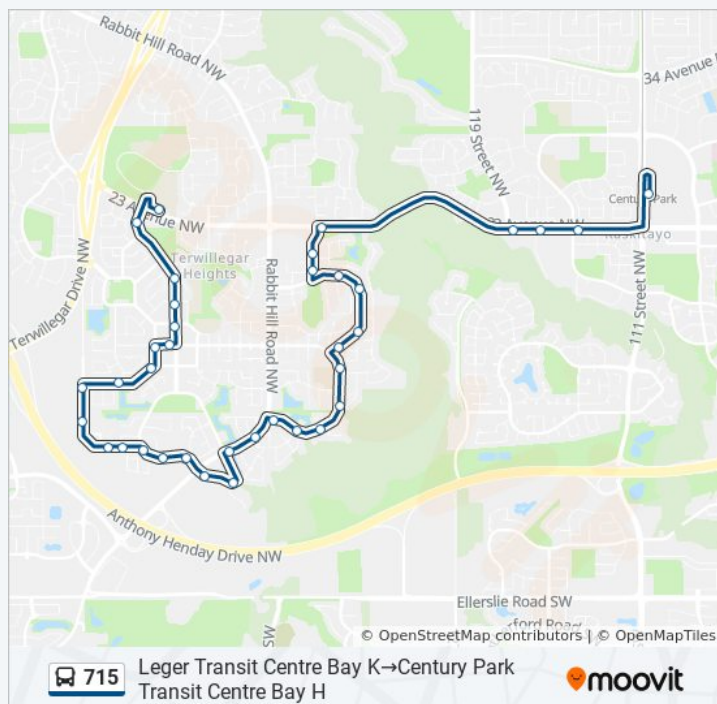

Stops: 36

Trip Duration: 26 min

Line Summary:

156 Street & 9 Avenue

Simpson Drive & Simpson Place

Stein Way & Simpson Drive

South Terwillegar Drive & Simpson Drive

Stein Lane & South Terwillegar Drive

South Terwillegar Drive & Shaske Gate

Rabbit Hill Road & Mullen Road

Mullen Place & Mullen Road

Mullen Way & Rabbit Hill Road

Mcluhan Road & Rabbit Hill Road

Rabbit Hill Road & Mactaggart Drive

Mcluhan Road & Mactaggart Drive

Mactaggart Crest & Mactaggart Drive

Mactaggart Drive & Mactaggart Place

Mactaggart Drive & May Road

Magrath Boulevard & Mcclung Crescent

Magrath Boulevard & Mcclung Crescent

Magrath Boulevard & May Link SW

Magrath View & Magrath Boulevard

Magrath Road & Magrath Boulevard

Magrath Road & Massey Way

Magrath Road & 23 Avenue

119 Street & 23 Avenue

118 Street & 23 Avenue

Saddleback Road & 23 Avenue

Century Park Transit Centre Bay H