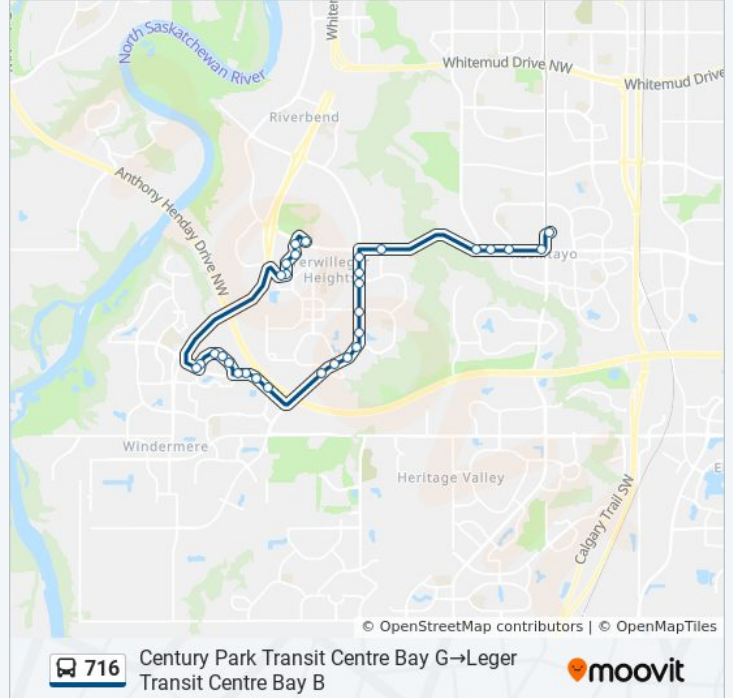

**Direction: Century Park Transit Centre Bay G→Leger Transit Centre Bay B**

30 stops

[VIEW LINE SCHEDULE](#)

- Century Park Transit Centre Bay G
- 111 Street & 23 Avenue
- Saddleback Road & 23 Avenue
- 118 Street & 23 Avenue
- 119 Street & 23 Avenue
- Hodgson Way & 23 Avenue
- Rabbit Hill Road & 23 Avenue
- Rabbit Hill Road & Tory Gate
- Rabbit Hill Road & Magrath Boulevard
- Rabbit Hill Road & Terwillegar Boulevard
- Rabbit Hill Road & Sandin Way
- Rabbit Hill Road & Mactaggart Drive
- Singer Gate & Rabbit Hill Road
- South Terwillegar Drive E & Rabbit Hill Road
- Rabbit Hill Road & South Terwillegar Drive S
- Allan Drive & Windermere Boulevard SW
- 156 Street & Windermere Boulevard SW
- Currents Drive & Windermere Boulevard
- Currents Drive & Windermere Boulevard
- 6056 Currents Drive E

**716 bus Info**

**Direction:** Century Park Transit Centre Bay G→Leger Transit Centre Bay B

**Stops:** 30

**Trip Duration:** 25 min

**Line Summary:**

6110 Currents Drive E

6142 Currents Drive W

6004 Currents Drive W

Ambleside Drive & Windermere Boulevard

Tomlinson Common & 18 Avenue

Tomlinson Common & Tomlinson Way

Tomlinson Way & Tomlinson Link

Tomlinson Way & Towne Centre Boulevard

Towne Centre Boulevard & 23 Avenue

Leger Transit Centre Bay B

**Direction: Leger Transit Centre Bay B → Century Park Transit Centre Bay G**

30 stops

[VIEW LINE SCHEDULE](#)

Leger Transit Centre Bay B

Towne Centre Boulevard & Trelle Way

Tomlinson Way & Towne Centre Boulevard