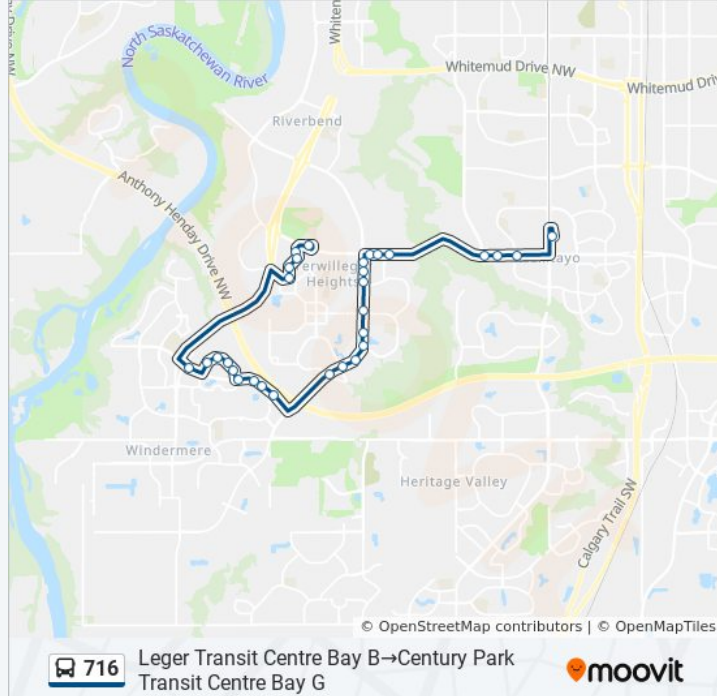

Rabbit Hill Road & Maynard Way SW

Rabbit Hill Road & Mactaggart Drive

Rabbit Hill Road & Magrath Boulevard

Rabbit Hill Road & Tory Gate

Rabbit Hill Road & 23 Avenue

Rabbit Hill Road & 23 Avenue

Magrath Road & 23 Avenue

Magrath Road & 23 Avenue

119 Street & 23 Avenue

118 Street & 23 Avenue

Saddleback Road & 23 Avenue

Century Park Transit Centre Bay G

716 bus time schedules and route maps are available in an offline PDF at moovitapp.com. Use the [Moovit App](#) to see live bus times, train schedule or subway schedule, and step-by-step directions for all public transit in Edmonton.

[About Moovit](#) · [MaaS Solutions](#) · [Supported Countries](#) · [Mooviter Community](#)

© 2024 Moovit - All Rights Reserved

Check Live Arrival Times