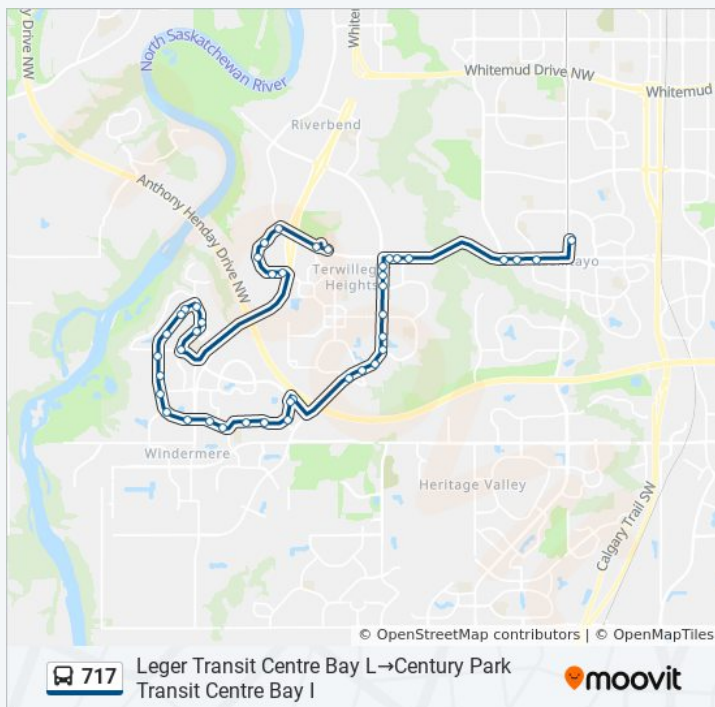

Rabbit Hill Road & 23 Avenue

Rabbit Hill Road & 23 Avenue

Magrath Road & 23 Avenue

Magrath Road & 23 Avenue

119 Street & 23 Avenue

118 Street & 23 Avenue

### 717 bus Info

**Direction:** Leger Transit Centre Bay L→Century Park Transit Centre Bay I

**Stops:** 42

**Trip Duration:** 38 min

**Line Summary:**

Saddleback Road & 23 Avenue

Century Park Transit Centre Bay I