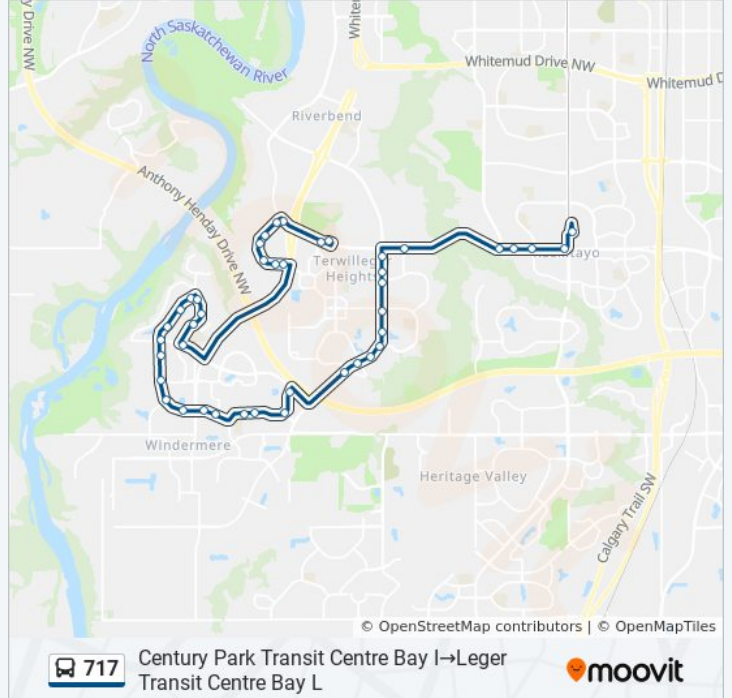

**717 bus Info**

**Direction:** Century Park Transit Centre Bay I → Leger Transit Centre Bay L

**Stops:** 42

**Trip Duration:** 41 min

**Line Summary:**

Allan Crescent & Allan Drive SW

Austin Link & Anderson Way SW

Windermere Wynd & Wheaton Close

Windermere Wynd & Ware Crescent

Windermere Road & Windermere Wynd

Windermere Road & Ware Gate

Windermere Road & Whitelaw Lane

Windermere Way & Windermere Boulevard SW

Terwillegar Drive & Haddow Drive

Hagen Link & Haddow Drive

Haddow Drive & Haswell Gate S

Haddow Drive & Haliburton Road S

Haddow Drive & Hunters Green

Haddow Drive & Hunters Green

Haddow Drive & Riverbend Road

Towne Centre Boulevard & 23 Avenue

Leger Transit Centre Bay L

**Direction: Leger Transit Centre Bay L→Allan Drive & Windermere Boulevard SW**

26 stops

[VIEW LINE SCHEDULE](#)

Leger Transit Centre Bay L

Leger Road & 23 Avenue

Haddow Drive & Riverbend Road