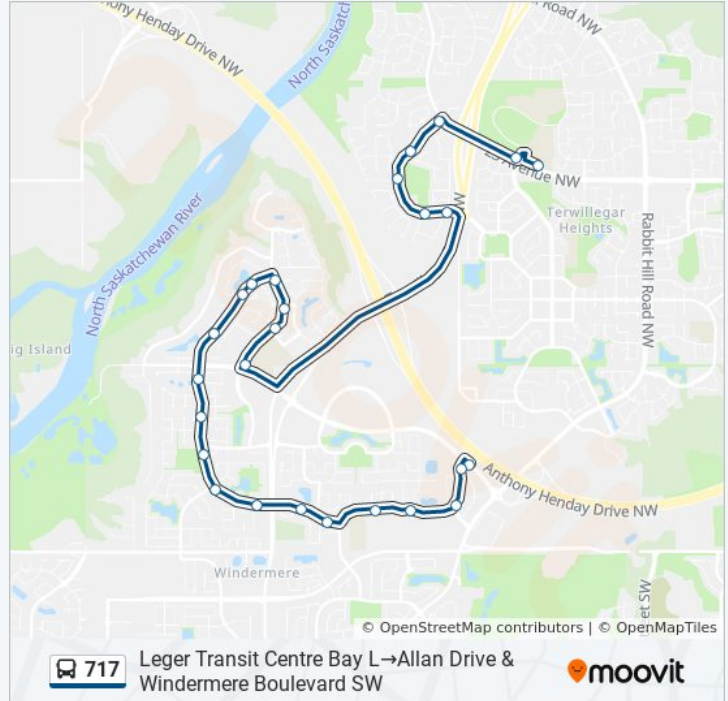

Leger Transit Centre Bay L

**Direction: Leger Transit Centre Bay L→Allan Drive & Windermere Boulevard SW**

26 stops

[VIEW LINE SCHEDULE](#)

Leger Transit Centre Bay L

Leger Road & 23 Avenue

Haddow Drive & Riverbend Road

Allan Drive & Andrews Gate SW

Allan Drive & Andrews Loop SW

Allan Drive & Windermere Boulevard SW

### 717 bus Info

**Direction:** Leger Transit Centre Bay L→Allan Drive & Windermere Boulevard SW

**Stops:** 26

**Trip Duration:** 31 min

**Line Summary:**

### Direction: Leger Transit Centre Bay L→Century Park Transit Centre Bay I

42 stops

[VIEW LINE SCHEDULE](#)

Leger Transit Centre Bay L

Leger Road & 23 Avenue

Haddow Drive & Riverbend Road

Haddow Drive & Hunters Green