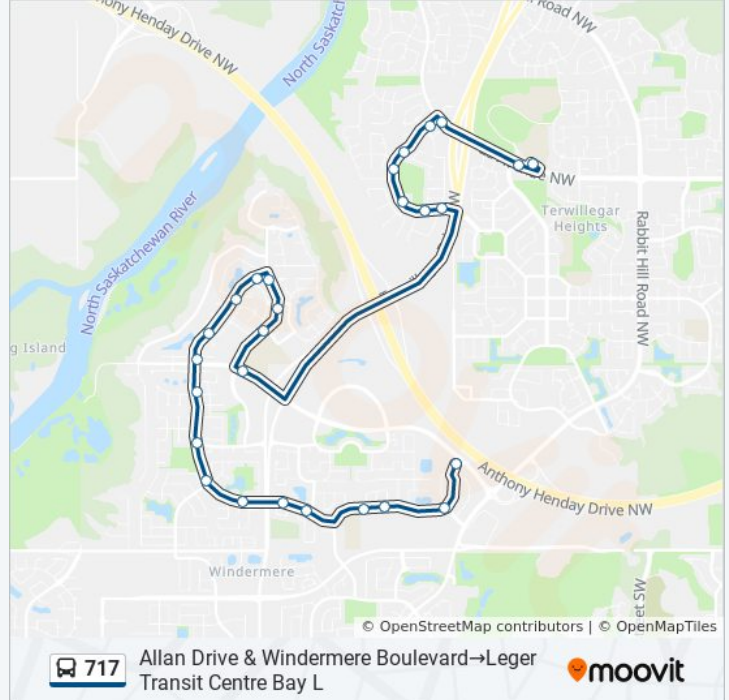

Use the Moovit App to find the closest 717 bus station near you and find out when is the next 717 bus arriving.

**Direction: Allan Drive & Windermere Boulevard SW→Leger Transit Centre Bay L**  
 27 stops  
[VIEW LINE SCHEDULE](#)

**717 bus Info**  
**Direction:** Allan Drive & Windermere Boulevard SW→Leger Transit Centre Bay L  
**Stops:** 27  
**Trip Duration:** 31 min  
**Line Summary:**

Hagen Link & Haddow Drive

Haddow Drive & Haswell Gate S

Haddow Drive & Haliburton Road S

Haddow Drive & Hunters Green

Haddow Drive & Hunters Green

Haddow Drive & Riverbend Road

Towne Centre Boulevard & 23 Avenue

Leger Transit Centre Bay L

**Direction: Century Park Transit Centre Bay I → Leger Transit Centre Bay L**

42 stops

[VIEW LINE SCHEDULE](#)

Century Park Transit Centre Bay I

111 Street & 23 Avenue

Saddleback Road & 23 Avenue

118 Street & 23 Avenue

119 Street & 23 Avenue

Hodgson Way & 23 Avenue