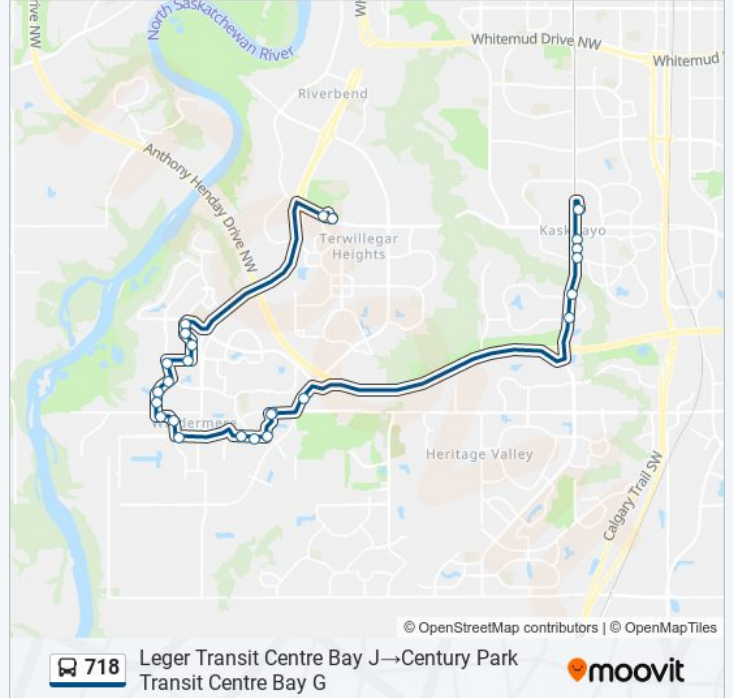

Rabbit Hill Road & Ellerslie Road SW

111 Street & 9 Avenue

111 Street & 12 Avenue

111 Street & 19 Avenue

111 Street & 19 Avenue

111 Street & 23 Avenue

Century Park Transit Centre Bay G

718 bus time schedules and route maps are available in an offline PDF at moovitapp.com. Use the [Moovit App](#) to see live bus times, train schedule or subway schedule, and step-by-step directions for all public transit in Edmonton.

[About Moovit](#) • [MaaS Solutions](#) • [Supported Countries](#) • [Mooviter Community](#)

© 2024 Moovit - All Rights Reserved

Check Live Arrival Times