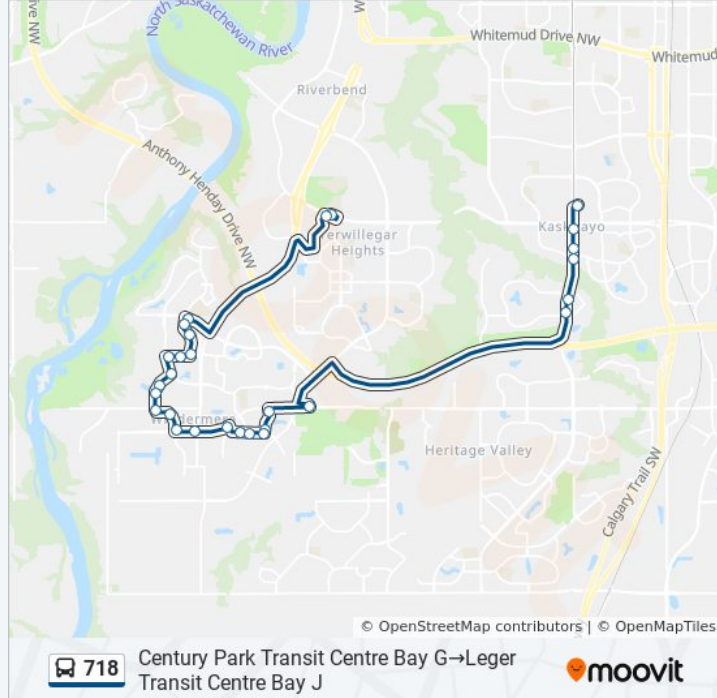

718 bus Info

Direction: Century Park Transit Centre Bay G → Leger Transit Centre Bay J

Stops: 28

Trip Duration: 36 min

Line Summary:

Washburn Drive & Wates Link SW

Watchers Way & Wates Link SW

Windermere Way & Wates Link SW

Windermere Way & Windermere Boulevard SW

Windermere Way & Windermere Boulevard SW

Windermere Way & Windermere Boulevard SW

Towne Centre Boulevard & 23 Avenue

Leger Transit Centre Bay J

Direction: Leger Transit Centre Bay J→Century Park Transit Centre Bay G

25 stops

[VIEW LINE SCHEDULE](#)

Leger Transit Centre Bay J

Leger Road & 23 Avenue

Windermere Way & Windermere Boulevard

Windermere Way & Windermere Boulevard SW

Windermere Way & Wates Link SW

Windermere Way & Wates Link SW

Washburn Drive & Wates Link SW

175a Street & Wright Drive SW

178 Street & Wright Drive SW

Wright Drive & 8 Avenue SW

177a Street & 10 Avenue SW

175 Street & 10 Avenue SW

Keswick Dr & Hiller Road SW

164 Street & Glenriding Boulevard SW