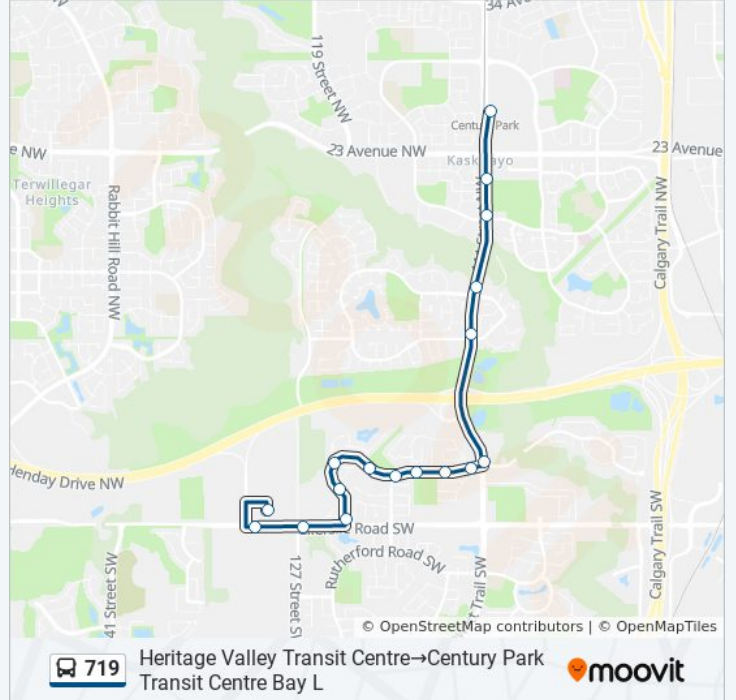

Heritage Valley Transit Centre Bay C → Century Park Transit Centre Bay L Route Timetable:

| | |
|-----------|-------------------|
| Sunday | Not Operational |
| Monday | 7:04 AM - 8:51 AM |
| Tuesday | 7:04 AM - 8:51 AM |
| Wednesday | 7:04 AM - 8:51 AM |
| Thursday | 7:04 AM - 8:51 AM |
| Friday | 7:04 AM - 8:51 AM |
| Saturday | Not Operational |

719 bus Info

Direction: Heritage Valley Transit Centre Bay C → Century Park Transit Centre Bay L

Stops: 17

Trip Duration: 18 min

Line Summary:

719 bus time schedules and route maps are available in an offline PDF at moovitapp.com. Use the [Moovit App](#) to see live bus times, train schedule or subway schedule, and step-by-step directions for all public transit in Edmonton.