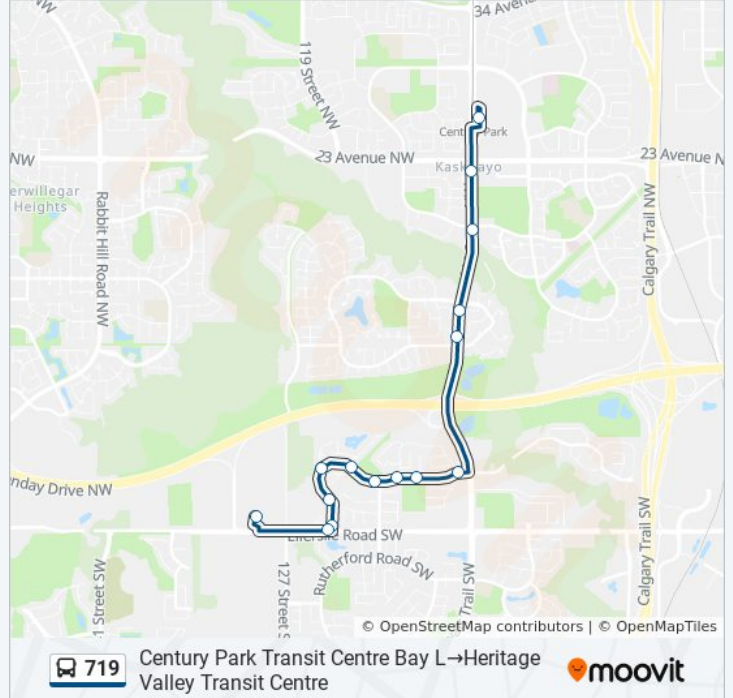

719 bus Info

Direction: Century Park Transit Centre Bay L→Heritage Valley Transit Centre Bay C

Stops: 15

Trip Duration: 18 min

Line Summary:

Macewan Road & Ellerslie Road SW

Heritage Valley Transit Centre Bay C

Direction: Heritage Valley Transit Centre Bay C → Century Park Transit Centre Bay L

17 stops

[VIEW LINE SCHEDULE](#)

Heritage Valley Transit Centre Bay C

135 Street & Ellerslie Road SW

127 Street & Ellerslie Road SW