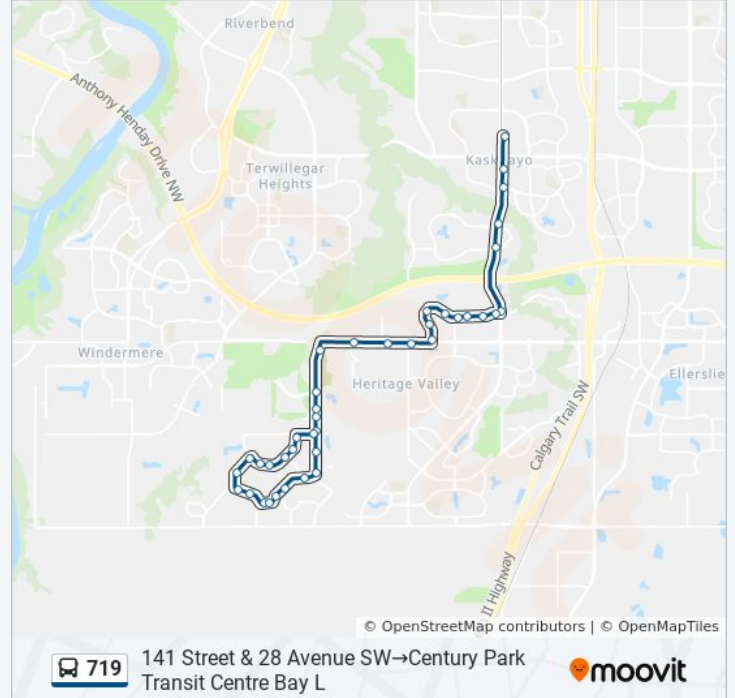

719 bus Info

Direction: 141 Street & 28 Avenue SW→Century Park Transit Centre Bay L

Stops: 39

Trip Duration: 27 min

Line Summary:

141 Street & Hays Ridge Boulevard SW

141 Street & Paisley Road SW

141 Street & Parker Gate SW

141 Street & Ellerslie Road SW

Graydon Hill Boulevard & Ellerslie Road SW

135 Street & Ellerslie Road SW

127 Street & Ellerslie Road SW

Macewan Road & Mcphadden Way SW

Macewan Road & Marion Place SW

Macewan Road & Melrose Crescent SW

Mcmillian Way & Macewan Road SW

119 Street & Macewan Road SW

Mcallister Loop & Macewan Road SW

Mcmullen Way & Macewan Road SW

Mcmullen Green & Macewan Road SW

111 Street & Blackburn Drive SW

111 Street & 9 Avenue

111 Street & 12 Avenue

111 Street & 19 Avenue

111 Street & 23 Avenue

Century Park Transit Centre Bay L

Direction: Century Park Transit Centre Bay L → 141 Street & 28 Avenue SW

21 stops

[VIEW LINE SCHEDULE](#)