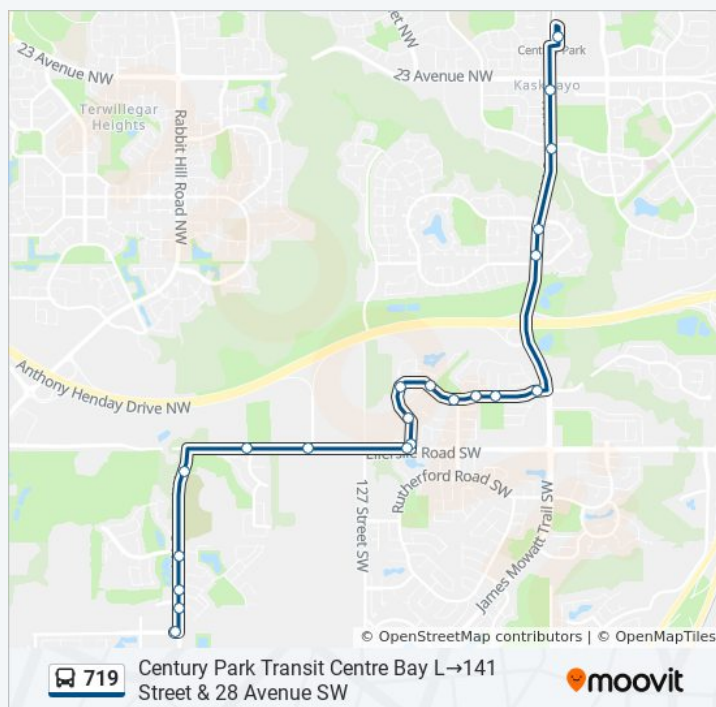

Macewan Road & Mcallister Loop W SW

119 Street & Macewan Road SW

Melrose Place & Macewan Road SW

Macewan Road & Melrose Crescent SW

Macewan Road & Marion Place SW

Macewan Road & Miles Place SW

Macewan Road & Ellerslie Road SW

141 Street & 28 Avenue SW

719 bus Info

Direction: Century Park Transit Centre Bay L→141 Street & 28 Avenue SW

Stops: 21

Trip Duration: 15 min

Line Summary:

Direction: Century Park Transit Centre Bay L→Heritage Valley Transit Centre Bay C

15 stops

[VIEW LINE SCHEDULE](#)

Century Park Transit Centre Bay L

111 Street & 23 Avenue

111 Street & Saddleback Road S Ent

111 Street & 12 Avenue

111 Street & 9 Avenue

111 Street & Macewan Road SW

Macewan Close & Macewan Road

Macewan Road & Mcallister Loop W SW

119 Street & Macewan Road SW

Melrose Place & Macewan Road SW

Macewan Road & Melrose Crescent SW

Macewan Road & Marion Place SW

Macewan Road & Miles Place SW