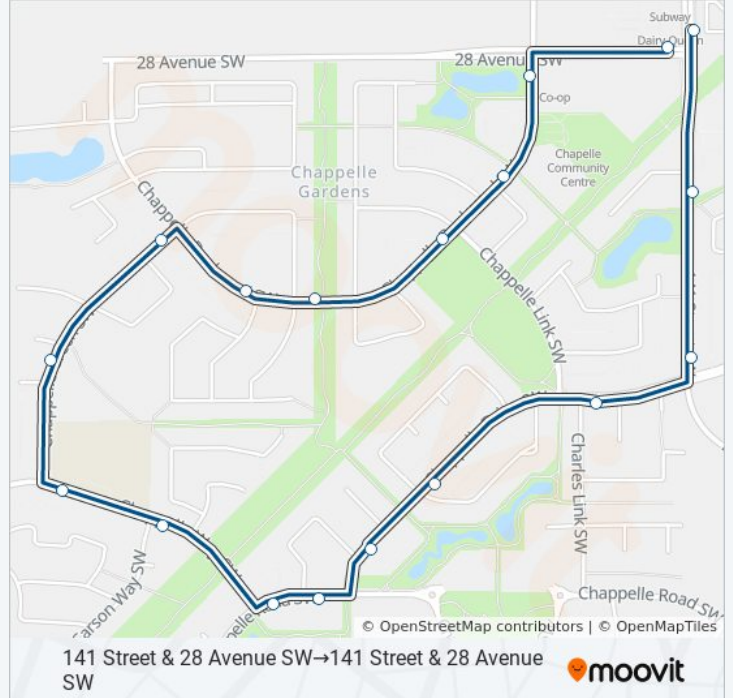

Use the Moovit App to find the closest 719 bus station near you and find out when is the next 719 bus arriving.

Direction: 141 Street & 28 Avenue SW→141 Street & 28 Avenue SW

18 stops

[VIEW LINE SCHEDULE](#)

- 141 Street & 28 Avenue SW
- Chappelle Boulevard & 28 Avenue SW
- Chappelle Boulevard & Carey Way
- Chappelle Boulevard & Chapman Road
- Chapman Way & Chappelle Boulevard SW
- Calhoun Link & Chappelle Boulevard
- Chappelle Green & Chappelle Boulevard
- Chappelle Green & Cooke Lane SW
- Chappelle Green & Chappelle Way
- Carson Way & Chappelle Way SW
- Chappelle Way & Chappelle Road SW
- Claxton Loop & Chappelle Road
- Chappelle Drive & Claxton Loop
- Chappelle Drive & Claxton Crescent
- Charles Link & Chappelle Drive
- 141 Street & Chappelle Drive SW
- 141 Street & Chappelle Drive SW
- 141 Street & 28 Avenue SW

719 bus Time Schedule

141 Street & 28 Avenue SW→141 Street & 28 Avenue SW Route Timetable:

| | |
|-----------|-----------------|
| Sunday | Not Operational |
| Monday | 6:27 PM |
| Tuesday | 6:27 PM |
| Wednesday | 6:27 PM |
| Thursday | 6:27 PM |
| Friday | 6:27 PM |
| Saturday | Not Operational |

719 bus Info

Direction: 141 Street & 28 Avenue SW→141 Street & 28 Avenue SW

Stops: 18

Trip Duration: 11 min

Line Summary:

Direction: 141 Street & 28 Avenue SW→Century Park Transit Centre Bay L

39 stops

[VIEW LINE SCHEDULE](#)