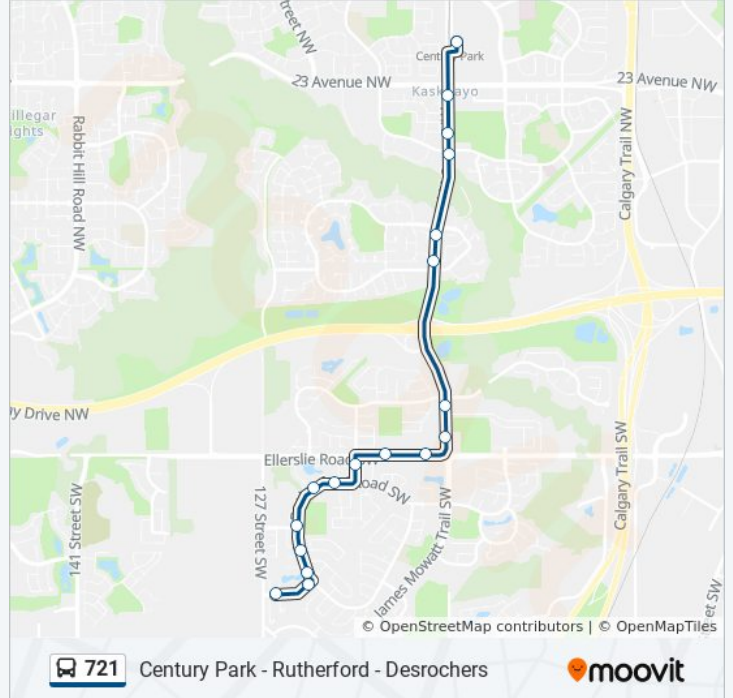

Rutherford Road & 15 Avenue SW

Rutherford Road & Rutherford Way SW

Rutherford Road & 18a Avenue SW

Rutherford Road & 20 Avenue SW

125 Street & 20 Avenue SW

721 bus Time Schedule

Century Park Transit Centre Bay D→125 Street & 20 Avenue SW Route Timetable:

Sunday	Not Operational
Monday	15:30 - 17:42
Tuesday	15:30 - 17:42
Wednesday	15:30 - 17:42
Thursday	15:30 - 17:42
Friday	15:30 - 17:42
Saturday	Not Operational

721 bus Info

Direction: Century Park Transit Centre Bay D→125 Street & 20 Avenue SW

Stops: 18

Trip Duration: 16 min

Line Summary:

Direction: Century Park Transit Centre Bay D → Desrochers Boulevard & Desrochers Gate SW

35 stops

[VIEW LINE SCHEDULE](#)

- Century Park Transit Centre Bay D
- 111 Street & 23 Avenue
- 111 Street & Saddleback Road S Ent
- 111 Street & Saddleback Road S Ent
- 111 Street & 12 Avenue
- 111 Street & 9 Avenue
- 111 Street & Macewan Road SW
- 111 Street & Ellerslie Road SW
- 111 Street & Ellerslie Road SW
- 115 Street & Ellerslie Road SW
- 119 Street & Ellerslie Road SW
- Rutherford Close & Rutherford Road SW
- Rutherford Point & Rutherford Road SW
- Rutherford Road & 15 Avenue SW
- Rutherford Road & Rutherford Way SW
- Rutherford Road & 18a Avenue SW
- Rutherford Road & 20 Avenue SW

721 bus Info

Direction: Century Park Transit Centre Bay D → Desrochers Boulevard & Desrochers Gate SW

Stops: 35

Trip Duration: 23 min

Line Summary:

125 Street & 20 Avenue SW

122 Street & 26 Avenue SW

121 Street & 22 Avenue SW