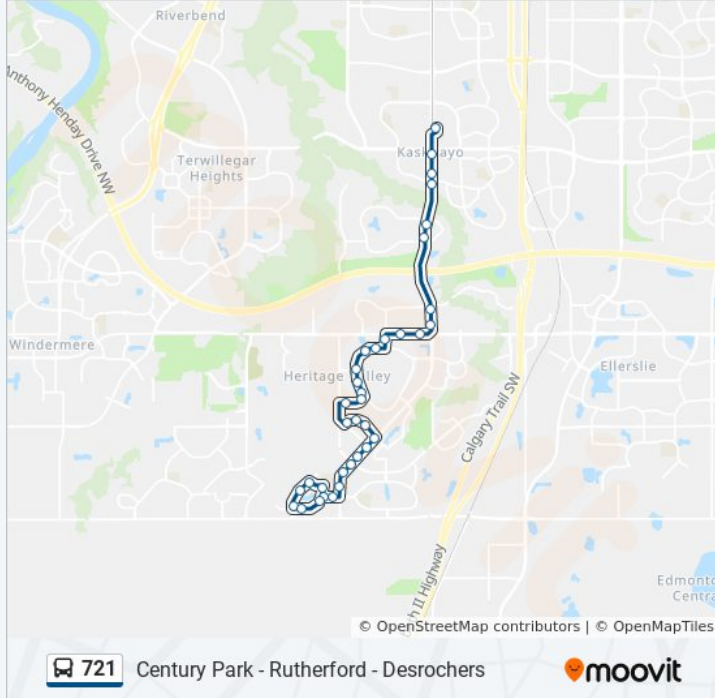

721 bus Info

Direction: Century Park Transit Centre Bay D → Desrochers Boulevard & Desrochers Gate SW

Stops: 35

Trip Duration: 23 min

Line Summary:

125 Street & 20 Avenue SW

122 Street & 26 Avenue SW

121 Street & 22 Avenue SW

119a Street & 22 Avenue SW

James Mowatt Trail & Cunningham Drive SW

James Mowatt Trail & 26 Avenue SW

James Mowatt Trail & 28 Avenue SW

James Mowatt Trail & 30 Avenue SW

James Mowatt Trail & 32 Avenue SW

James Mowatt Trail & 35 Avenue SW

Daniels Way & Desrochers Gate SW

Desrochers Boulevard & Desrochers Gate SW

Davidson Green & Desrochers Boulevard SW

Desrochers Drive & Desrochers Boulevard SW

Desrochers Drive & Darby Bay SW

Desrochers Drive & 35 Avenue SW

Desrochers Boulevard & 35 Avenue SW

Desrochers Boulevard & Desrochers Gate SW

Direction: Century Park Transit Centre Bay D → Desrochers Boulevard & Desrochers Gate SW

29 stops

[VIEW LINE SCHEDULE](#)

Century Park Transit Centre Bay D