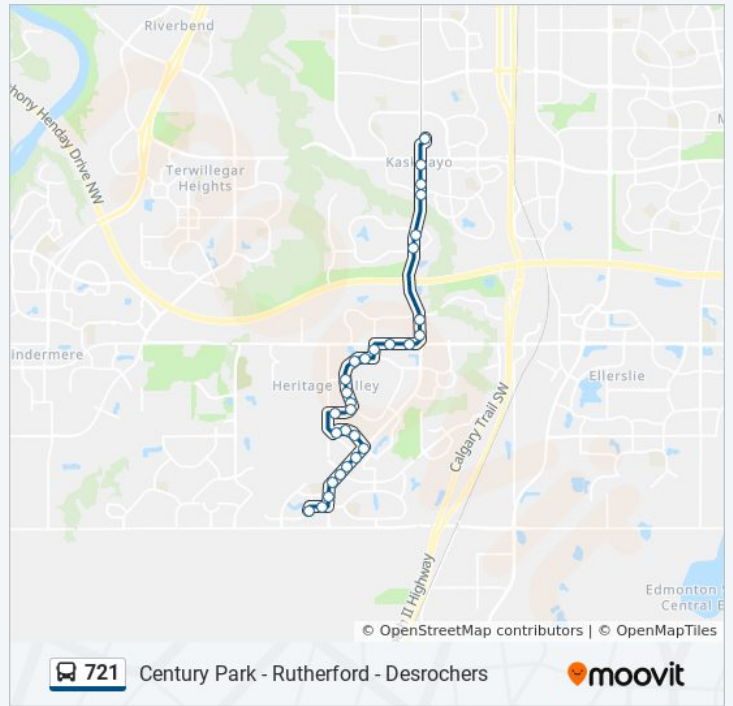

721 bus Info

Direction: Century Park Transit Centre Bay D → Desrochers Boulevard & Desrochers Gate SW

Stops: 29

Trip Duration: 18 min

Line Summary:

119 Street & Ellerslie Road SW

Rutherford Close & Rutherford Road SW

Rutherford Point & Rutherford Road SW

Rutherford Road & 15 Avenue SW

Rutherford Road & Rutherford Way SW

Rutherford Road & 18a Avenue SW

Rutherford Road & 20 Avenue SW

125 Street & 20 Avenue SW

122 Street & 26 Avenue SW

121 Street & 22 Avenue SW

119a Street & 22 Avenue SW

James Mowatt Trail & Cunningham Drive SW

James Mowatt Trail & 26 Avenue SW

James Mowatt Trail & 28 Avenue SW

James Mowatt Trail & 30 Avenue SW

James Mowatt Trail & 32 Avenue SW

James Mowatt Trail & 35 Avenue SW

Daniels Way & Desrochers Gate SW

Desrochers Boulevard & Desrochers Gate SW

Direction: Century Park Transit Centre Bay D→James Mowatt Trail & 35 Avenue SW

27 stops

[VIEW LINE SCHEDULE](#)