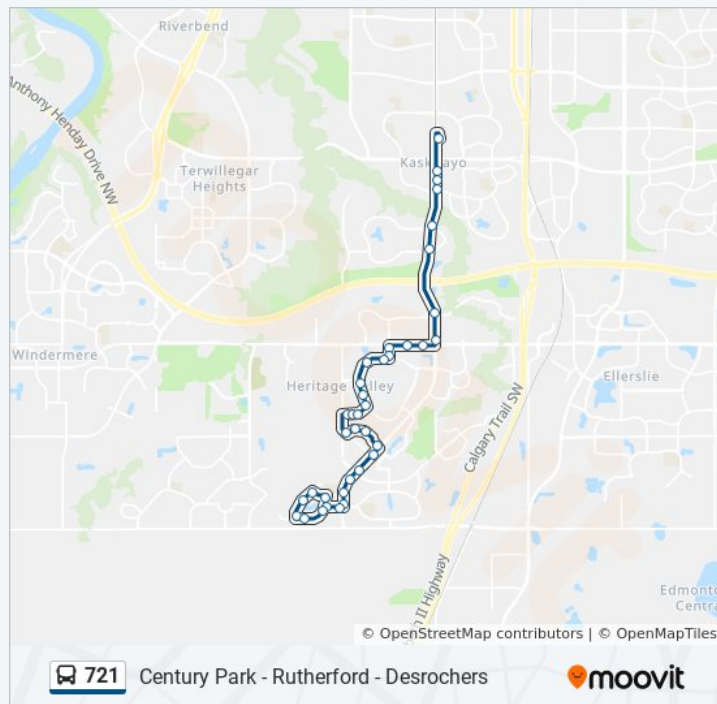

Roberston Way & Rutherford Road SW

119 Street & Rutherford Road SW

119 Street & Ellerslie Road SW

115 Street & Ellerslie Road SW

James Mowatt Trail & Ellerslie Road SW

111 Street & Ellerslie Road SW

111 Street & Blackburn Drive SW

111 Street & 9 Avenue

111 Street & 12 Avenue

111 Street & 19 Avenue

111 Street & 19 Avenue

111 Street & 23 Avenue

Century Park Transit Centre Bay D

Direction: Desrochers Boulevard & Desrochers Gate SW→Century Park Transit Centre Bay D

Stops: 36

Trip Duration: 25 min

Line Summary:

Direction: Desrochers Boulevard & Desrochers Gate SW→Desrochers Boulevard & Desrochers Gate SW

7 stops

[VIEW LINE SCHEDULE](#)

721 bus Time Schedule

Desrochers Boulevard & Desrochers Gate SW→Desrochers Boulevard & Desrochers Gate SW
Route Timetable: