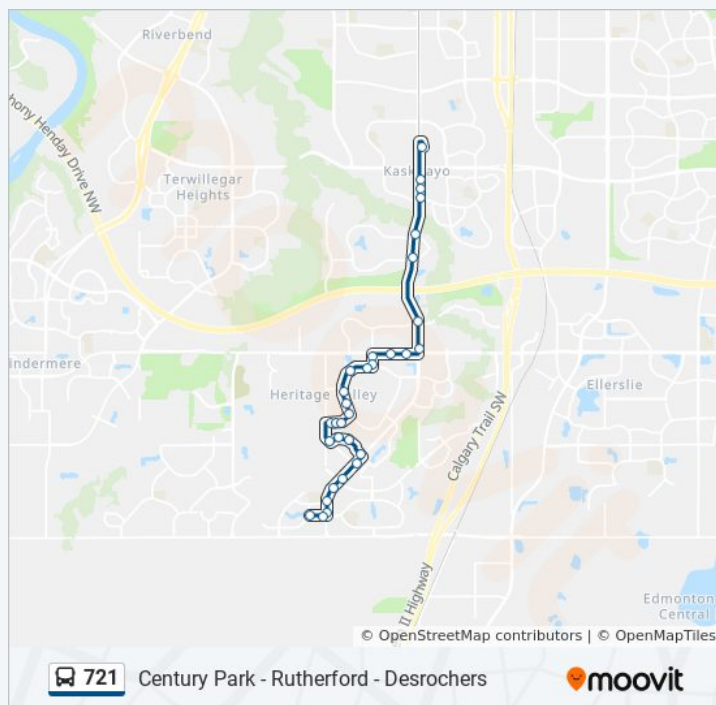

Trip Duration: 20 min
Line Summary:

Direction: Desrochers Boulevard & Desrochers Gate SW→Century Park Transit Centre Bay D

30 stops

[VIEW LINE SCHEDULE](#)

Desrochers Boulevard & Desrochers Gate SW

James Mowatt Trail & Allard Boulevard SW

James Mowatt Trail & 35 Avenue SW

James Mowatt Trail & 32 Avenue SW

James Mowatt Trail & 30 Avenue SW

James Mowatt Trail & 26 Avenue SW

James Mowatt Trail & 22 Avenue SW

119a Street & 22 Avenue SW

121 Street & 22 Avenue SW

122 Street & 26 Avenue SW

721 bus Time Schedule

Desrochers Boulevard & Desrochers Gate SW→Century Park Transit Centre Bay D Route Timetable:

Sunday	Not Operational
Monday	06:11 - 23:30
Tuesday	00:00 - 23:30
Wednesday	00:00 - 23:30
Thursday	00:00 - 23:30
Friday	00:00 - 23:30
Saturday	00:00 - 00:30

721 bus Info

Direction: Desrochers Boulevard & Desrochers Gate SW→Century Park Transit Centre Bay D

Stops: 30

Trip Duration: 23 min

Line Summary:

126 Street & 20 Avenue SW

125 Street & 20 Avenue SW

124 Street & 20 Avenue SW