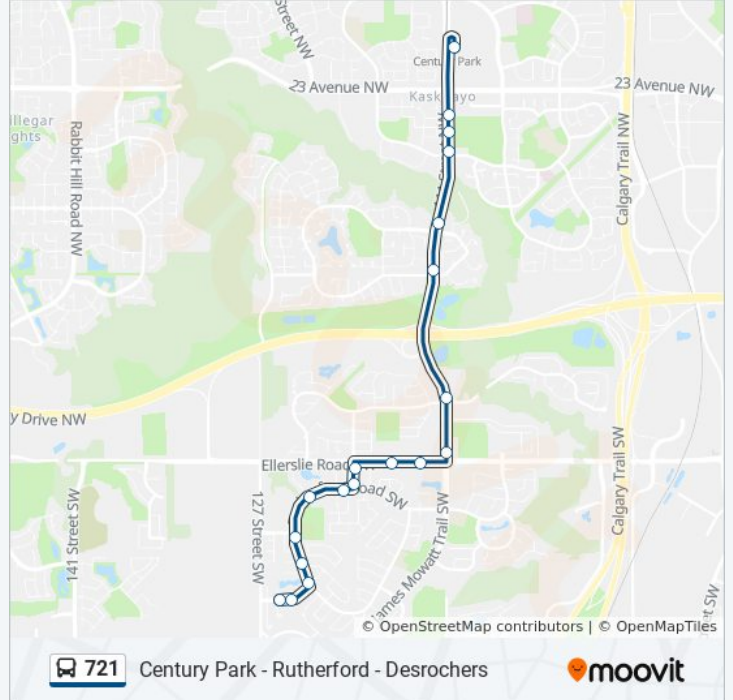

Use the Moovit App to find the closest 721 bus station near you and find out when is the next 721 bus arriving.

Direction: 125 Street & 20 Avenue SW→Century Park Transit Centre Bay D

19 stops

[VIEW LINE SCHEDULE](#)

- 125 Street & 20 Avenue SW
- 124 Street & 20 Avenue SW
- Rutherford Road & 20 Avenue SW
- Rutherford Road & 18 Avenue SW
- Rutherford Road & 15 Avenue SW
- Rutherford Point & Rutherford Road SW
- Roberston Way & Rutherford Road SW
- 119 Street & Rutherford Road SW
- 119 Street & Ellerslie Road SW
- 115 Street & Ellerslie Road SW
- James Mowatt Trail & Ellerslie Road SW
- 111 Street & Ellerslie Road SW
- 111 Street & Blackburn Drive SW
- 111 Street & 9 Avenue
- 111 Street & 12 Avenue
- 111 Street & 19 Avenue
- 111 Street & 19 Avenue

721 bus Info

Direction: 125 Street & 20 Avenue SW→Century Park Transit Centre Bay D

Stops: 19

Trip Duration: 18 min

Line Summary:

111 Street & 23 Avenue

Century Park Transit Centre Bay D

Direction: Century Park Transit Centre Bay D→125 Street & 20 Avenue SW

18 stops

[VIEW LINE SCHEDULE](#)

Century Park Transit Centre Bay D

111 Street & 23 Avenue

111 Street & Saddleback Road S Ent

111 Street & Saddleback Road S Ent

111 Street & 12 Avenue

111 Street & 9 Avenue