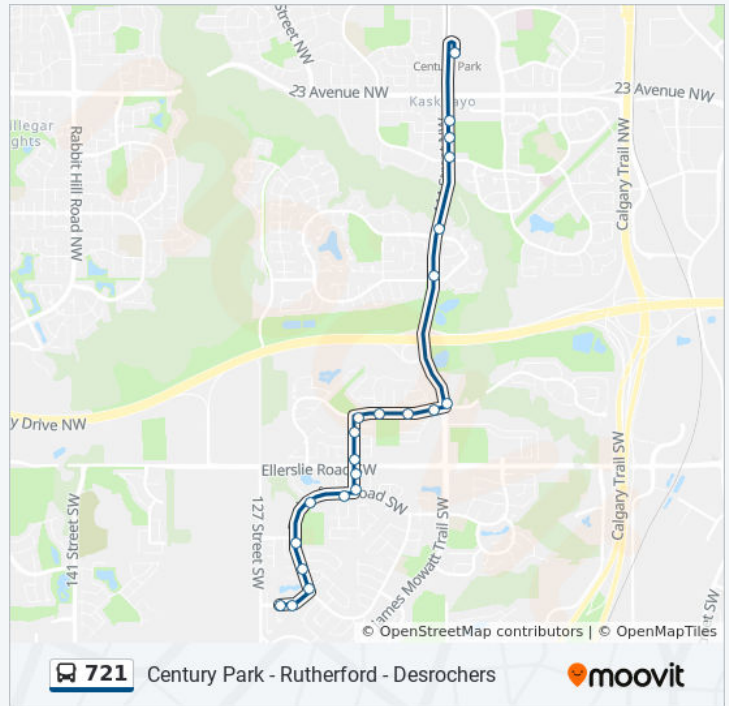

Rutherford Road & 15 Avenue SW

Rutherford Road & Rutherford Way SW

Rutherford Road & 18a Avenue SW

Rutherford Road & 20 Avenue SW

125 Street & 20 Avenue SW

122 Street & 26 Avenue SW

121 Street & 22 Avenue SW

119a Street & 22 Avenue SW

James Mowatt Trail & Cunningham Drive SW

James Mowatt Trail & 26 Avenue SW

James Mowatt Trail & 28 Avenue SW

James Mowatt Trail & 30 Avenue SW

James Mowatt Trail & 32 Avenue SW

James Mowatt Trail & 35 Avenue SW

Trip Duration: 20 min
Line Summary:

Direction: Desrochers Boulevard & Desrochers Gate SW→Century Park Transit Centre Bay D

30 stops

[VIEW LINE SCHEDULE](#)

Desrochers Boulevard & Desrochers Gate SW

James Mowatt Trail & Allard Boulevard SW

James Mowatt Trail & 35 Avenue SW

James Mowatt Trail & 32 Avenue SW

James Mowatt Trail & 30 Avenue SW

James Mowatt Trail & 26 Avenue SW

James Mowatt Trail & 22 Avenue SW

119a Street & 22 Avenue SW

121 Street & 22 Avenue SW