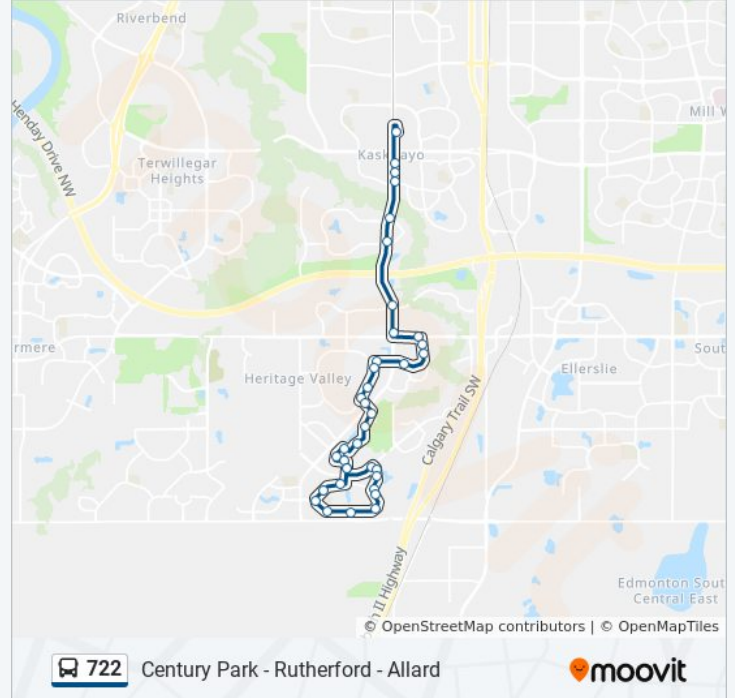

**722 bus Info**

**Direction:** Casselman Link & Casselman Crescent→Century Park Transit Centre Bay E

**Stops:** 36

**Trip Duration:** 27 min

**Line Summary:**

James Mowatt Trail & 17 Avenue

Rutherford Road E & 17 Avenue SW

109 Street & Ellerslie Road SW

111 Street & Ellerslie Road SW

111 Street & Blackburn Drive SW

111 Street & 9 Avenue

111 Street & 12 Avenue

111 Street & 19 Avenue

111 Street & 19 Avenue

111 Street & 23 Avenue

Century Park Transit Centre Bay E

**Direction: Casselman Link & Casselman Crescent→Century Park Transit Centre Bay E**

24 stops

[VIEW LINE SCHEDULE](#)

Casselman Link & Casselman Crescent

Casselman Link & Cunningham Way SW