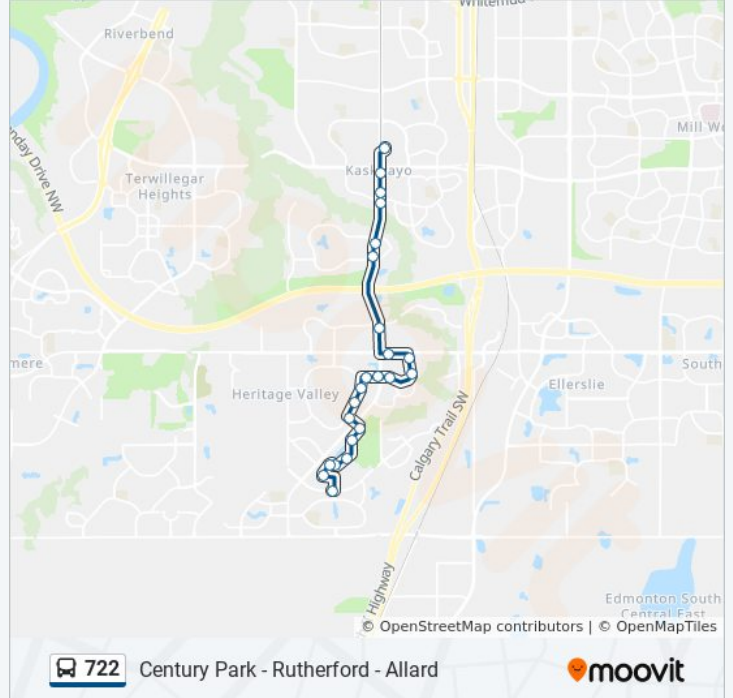

**722 bus Info**

**Direction:** Century Park Transit Centre Bay E → Casselman Link & 30 Avenue SW

**Stops:** 23

**Trip Duration:** 24 min

**Line Summary:**

Callaghan Drive & Callaghan Close  
 Callaghan Drive & Callaghan Court  
 Callaghan Drive & Cantor Landing  
 Callaghan Drive & Cunningham Drive SW  
 Cunningham Way W & Cunningham Drive SW  
 Cunningham Way W & Cunningham Way S SW  
 Casselman Link & 30 Avenue SW

**Direction: Century Park Transit Centre Bay E → Casselman Link & Casselman Crescent**

23 stops

[VIEW LINE SCHEDULE](#)

Century Park Transit Centre Bay E  
 111 Street & 23 Avenue  
 111 Street & Saddleback Road S Ent  
 111 Street & Saddleback Road S Ent  
 111 Street & 12 Avenue  
 111 Street & 9 Avenue  
 111 Street & Macewan Road SW  
 James Mowatt Trail & Ellerslie Road SW  
 Blackmud Creek Drive & Ball Cove SW  
 Blackmud Creek Drive & Barnes Link SW  
 Barnes Way & Blackmud Creek Drive SW  
 James Mowatt Trl & Rutherford Road SW  
 113 Street & Rutherford Road SW  
 Rutherford Road & 13 Avenue SW  
 Rutherford Road E & 15 Avenue SW  
 Rutherford Road E & 17 Avenue SW  
 Callaghan Drive & Callaghan Close  
 Callaghan Drive & Callaghan Court