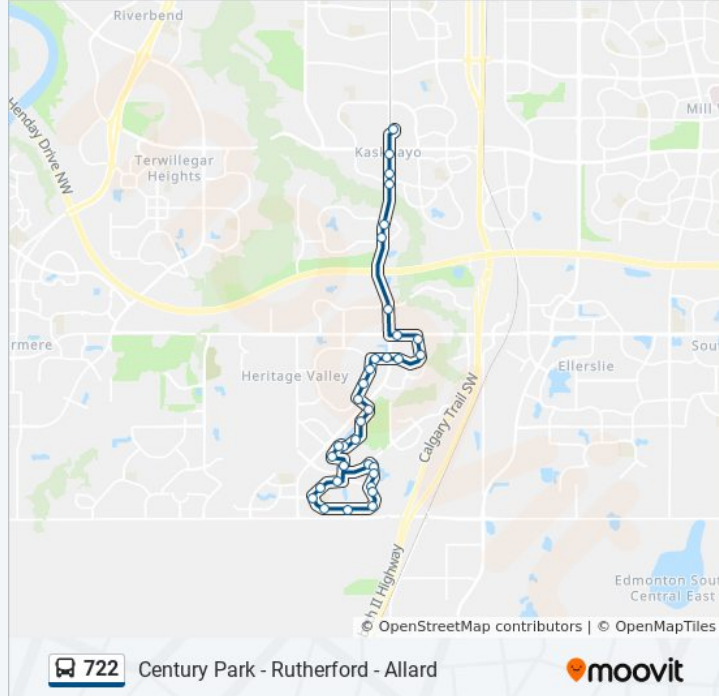

**Stops:** 35

**Trip Duration:** 29 min

**Line Summary:**

Callaghan Drive & Cantor Landing

Callaghan Drive & Cunningham Drive SW

Cunningham Way W & Cunningham Drive SW

Cunningham Way W & Cunningham Way S SW

Allard Boulevard & Adamson Drive SW

Allard Boulevard & Ashcraft Crescent SW

Allard Link & Allard Boulevard SW

Allard Link & Ashcraft Cape SW

Allard Link & Adamson Drive SW

Cunningham Drive & 30 Avenue SW

Casselman Link & Casselman Crescent