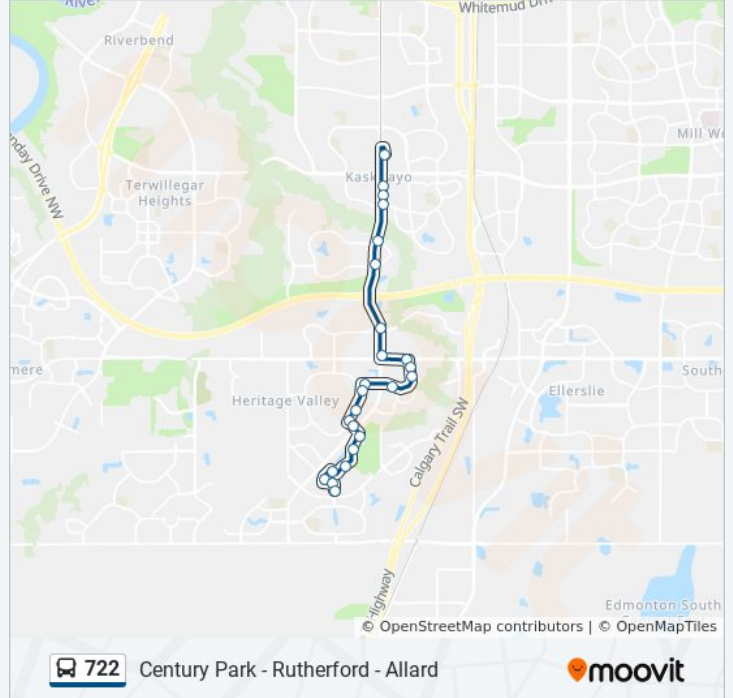

**Stops:** 24

**Trip Duration:** 26 min

**Line Summary:**

114 Street & Rutherford Road SW

James Mowatt Trail & Blackmud Creek Drive SW

Blackmud Creek Drive & Byrne Crescent S SW

Blackmud Creek Drive & Byrne Crescent N SW

109 Street & Ellerslie Road SW

111 Street & Ellerslie Road SW

111 Street & Blackburn Drive SW

111 Street & 9 Avenue

111 Street & 12 Avenue

111 Street & 19 Avenue

111 Street & 19 Avenue

111 Street & 23 Avenue

Century Park Transit Centre Bay E

**Direction: Century Park Transit Centre Bay E → Casselman Link & 30 Avenue SW**

23 stops

[VIEW LINE SCHEDULE](#)

Century Park Transit Centre Bay E

111 Street & 23 Avenue

111 Street & Saddleback Road S Ent