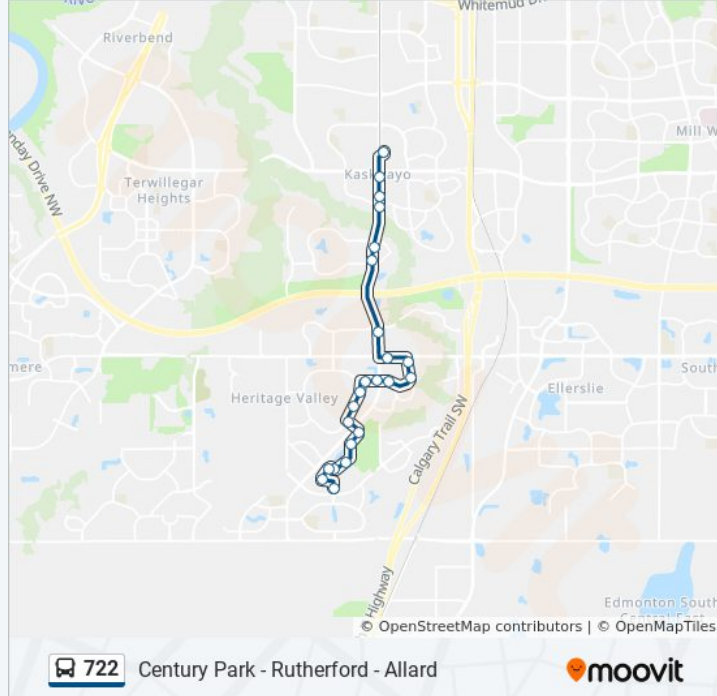

**722 bus Info**

**Direction:** Century Park Transit Centre Bay E → Casselman Link & Casselman Crescent

**Stops:** 23

**Trip Duration:** 18 min

**Line Summary:**

Callaghan Drive & Cantor Landing

Callaghan Drive & Cunningham Drive SW

Cunningham Way W & Cunningham Drive SW

Cunningham Way W & Cunningham Way S SW

Casselman Link & Casselman Crescent

**Direction: Century Park Transit Centre Bay E → Casselman Link & Casselman Crescent**

35 stops

[VIEW LINE SCHEDULE](#)

Century Park Transit Centre Bay E

111 Street & 23 Avenue

111 Street & Saddleback Road S Ent

111 Street & Saddleback Road S Ent

111 Street & 12 Avenue

111 Street & 9 Avenue

111 Street & Macewan Road SW