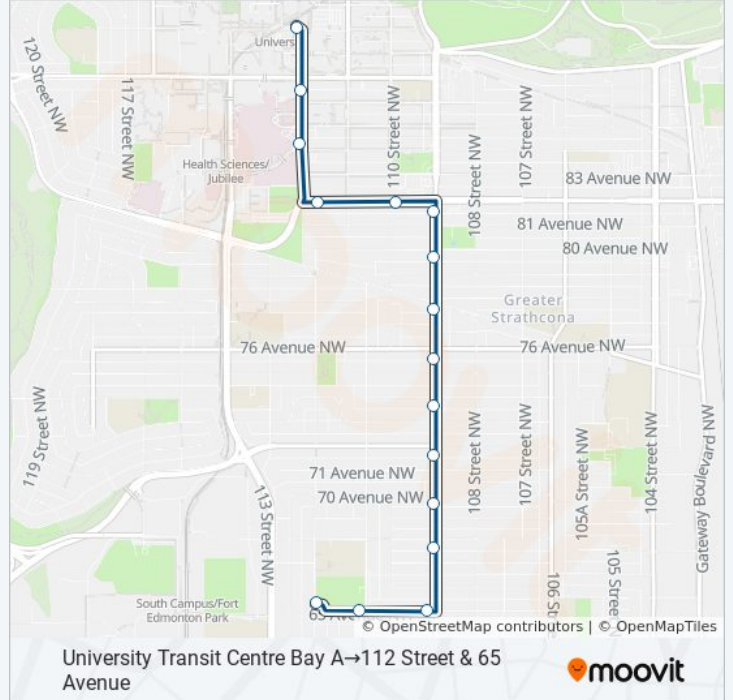

112 Street & 65 Avenue→University Transit Centre Bay A

View In Website Mode

The 723 bus line (112 Street & 65 Avenue→University Transit Centre Bay A) has 2 routes. For regular weekdays, their operation hours are:

723 bus Info

Direction: 112 Street & 65 Avenue→University Transit Centre Bay A

Stops: 18

Trip Duration: 15 min

Line Summary:

Direction: University Transit Centre Bay A→112 Street & 65 Avenue

16 stops

[VIEW LINE SCHEDULE](#)

- University Transit Centre Bay A
- 112 Street & 86 Avenue
- 112 Street & 84 Avenue
- 112 Street & 82 Avenue
- 110 Street & 82 Avenue
- 109 Street & 82 Avenue
- 109 Street & 80 Avenue
- 109 Street & University Avenue
- 109 Street & 76 Avenue
- 109 Street & 74 Avenue
- 109 Street & 72 Avenue
- 109 Street & 70 Avenue
- 109 Street & 68 Avenue
- 109 Street & 65 Avenue
- 111 Street & 65 Avenue
- 112 Street & 65 Avenue

723 bus Info

Direction: University Transit Centre Bay A→112 Street & 65 Avenue

Stops: 16

Trip Duration: 11 min

Line Summary:

723 bus time schedules and route maps are available in an offline PDF at moovitapp.com. Use the [Moovit App](#) to see live bus times, train schedule or subway schedule, and step-by-step directions for all public transit in Edmonton.