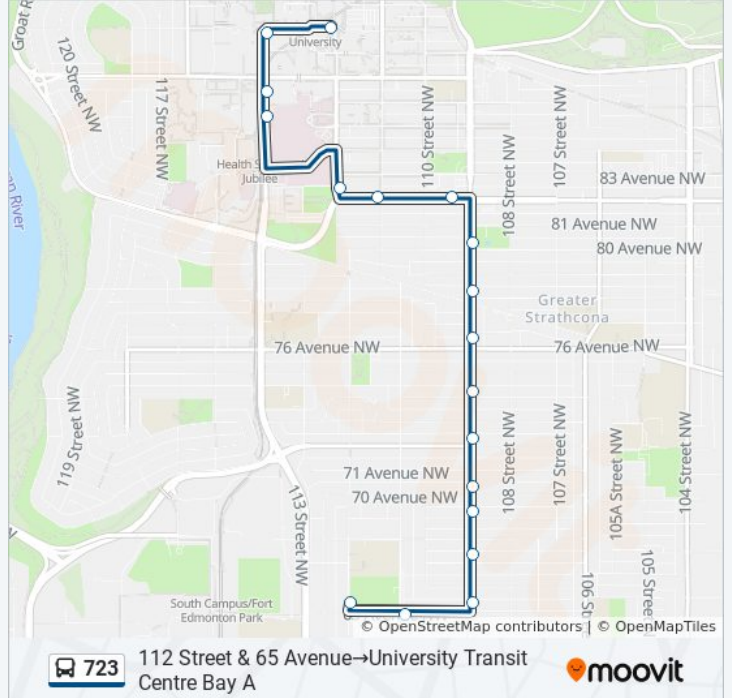

112 Street & 65 Avenue→University Transit Centre Bay A

View In Website Mode

The 723 bus line (112 Street & 65 Avenue→University Transit Centre Bay A) has 2 routes. For regular weekdays, their operation hours are:

Direction: 112 Street & 65 Avenue→University Transit Centre Bay A

18 stops

[VIEW LINE SCHEDULE](#)

- 112 Street & 65 Avenue
- 111 Street & 65 Avenue
- 109 Street & 65 Avenue
- 109 Street & 67 Avenue
- 109 Street & 69 Avenue
- 109 Street & 70 Avenue
- 109 Street & 72 Avenue
- 109 Street & 74 Avenue
- 109 Street & 76 Avenue
- 109 Street & 78 Avenue
- 109 Street & 80 Avenue
- 109 Street & 82 Avenue
- 111 Street & 82 Avenue
- 112 Street & 82 Avenue
- 114 Street & 85 Avenue
- 114 Street & 87 Avenue
- 114 Street & 89 Avenue
- University Transit Centre Bay A

723 bus Info

Direction: 112 Street & 65 Avenue→University Transit Centre Bay A

Stops: 18

Trip Duration: 15 min

Line Summary:

Direction: University Transit Centre Bay A→112 Street & 65 Avenue

16 stops

[VIEW LINE SCHEDULE](#)

- University Transit Centre Bay A
- 112 Street & 86 Avenue
- 112 Street & 84 Avenue
- 112 Street & 82 Avenue
- 110 Street & 82 Avenue
- 109 Street & 82 Avenue
- 109 Street & 80 Avenue
- 109 Street & University Avenue
- 109 Street & 76 Avenue
- 109 Street & 74 Avenue
- 109 Street & 72 Avenue
- 109 Street & 70 Avenue
- 109 Street & 68 Avenue
- 109 Street & 65 Avenue
- 111 Street & 65 Avenue
- 112 Street & 65 Avenue