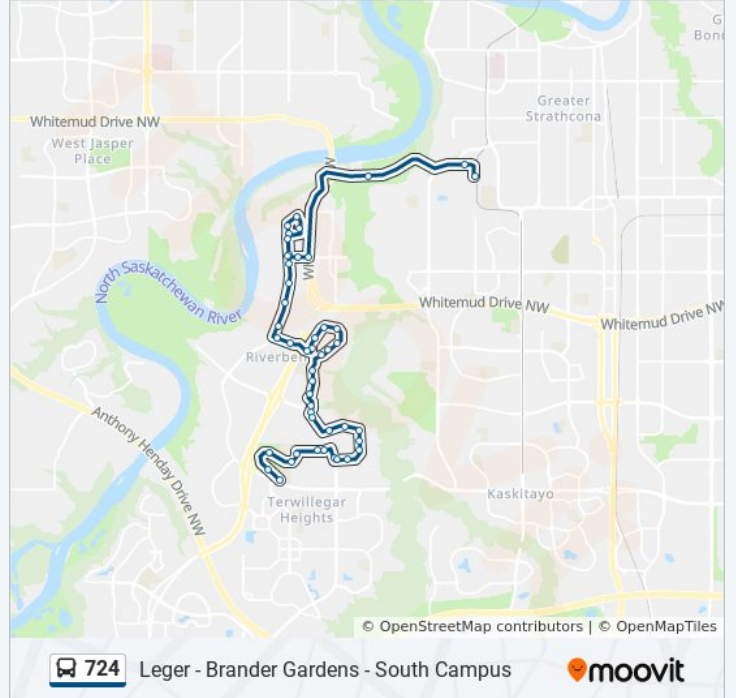

148 Street & 58 Avenue

148 Street & 59 Avenue

Riverbend Road & 56 Avenue

Riverbend Road & 53 Avenue

Riverbend Road & 53 Avenue

724 bus Time Schedule

South Campus Fort Edmonton Transit Centre Bay
C → Leger Transit Centre Bay E Route Timetable:

Stops: 45

Trip Duration: 35 min

Line Summary:

Riverbend Road & 48 Avenue
Riverbend Road & 45 Avenue
Riverbend Road & 43 Avenue
Riverbend Road & 40 Avenue
Rhatigan Road E & 40 Avenue
Bulyea Road & Terwillegar Drive
Burton Road & Burton Close
442 Burton Road West
Burton Road & Burrows Crescent
Burton Road & Burton Crescent
Burton Road & Butterworth Drive
270 Burton Road
Burton Road & Butchart Drive
300 Bulyea Road
Bulyea Road & Buchanan Road N
Bulyea Road & Burgess Close
Oeming Road & Horizon Village
Oeming Road & Oakes Gate
Carter Crest Road E & Rabbit Hill Road
Ogilvie Place & Ogilvie Boulevard
Ockenden Place & Ogilvie Boulevard
Osland Drive & Ogilvie Boulevard
Hodgson Boulevard & Hilliard Green
Hodgson Boulevard & Hilliard Green
Hilliard Green & Hodgson Boulevard
Hayward Crescent W & Hodgson Boulevard
Rabbit Hill Road & Hodgson Boulevard
Leigh Crescent & Leger Boulevard
Leger Boulevard & Leigh Crescent
Leger Way & Leger Boulevard
Leger Way & Leger Road
Terwillegar Rec Center N Ent & Leger Road
2019 Leger Road

724 bus Info

Direction: Whitemud Drive Sb & 53 Avenue → Leger Transit Centre Bay E

Stops: 41

Trip Duration: 29 min

Line Summary:

Osland Drive & Ogilvie Boulevard

Hodgson Boulevard & Hilliard Green

Hodgson Boulevard & Hilliard Green