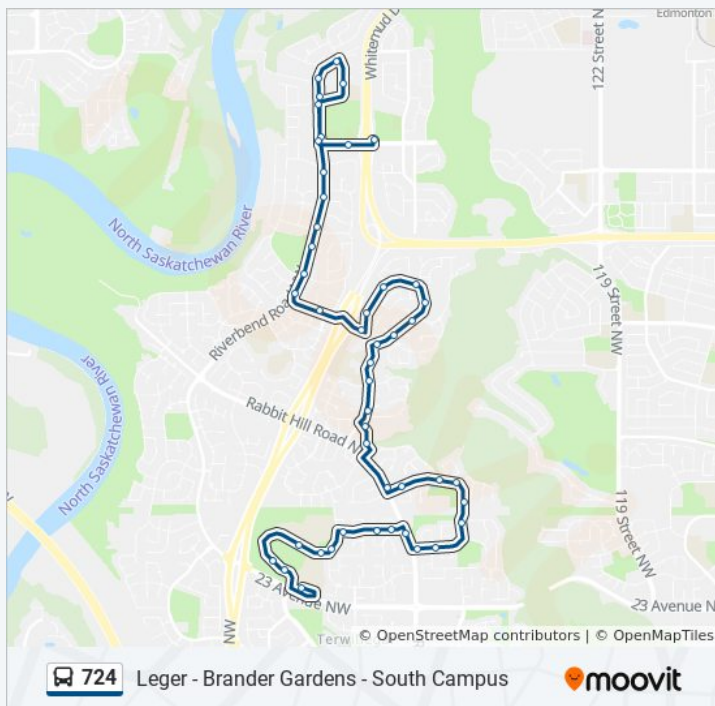

Belgravia Road & Fox Drive

116 Street & Belgravia Road

116 Street & 68 Avenue

South Campus Fort Edmonton Transit Centre
Bay N

Direction: Leger Transit Centre Bay E → Whitemud Drive Nb & 53 Avenue

45 stops

[VIEW LINE SCHEDULE](#)

- Leger Transit Centre Bay E
- 2019 Leger Road
- Terwillegar Rec Centre & Leger Road
- Terwillegar Rec Centre N Ent & Leger Road
- Leger Way & Leger Road
- Leger Way & Leger Road
- Leger Way & Leger Boulevard
- Lindsay Crescent & Leger Boulevard
- Lindsay Crescent & Leger Boulevard
- Rabbit Hill Road & Leger Boulevard
- Rabbit Hill Road & Hodgson Boulevard
- Hodgson Road & Hodgson Boulevard
- Hodgson Boulevard & Hilliard Green
- Ogilvie Boulevard & Hodgson Boulevard
- Ogilvie Boulevard & Osland Drive
- Ogilvie Boulevard & Omand Drive
- Ogilvie Boulevard & Ower Place
- Ogilvie Boulevard & Rabbit Hill Road
- Oeming Road & Oakes Gate
- Bulyea Road & Oeming Road
- Bulyea Road & Burley Drive S
- Bulyea Road & Burley Road N
- 301 Bulyea Road
- Bulyea Road & Burton Road S
- Burton Road & Butchart Drive
- 275 Burton Road South
- 317 Burton Road South
- Butterworth Way & Burton Road
- Burton Road & Burrows Crescent

724 bus Time Schedule

Leger Transit Centre Bay E → Whitemud Drive Nb & 53 Avenue Route Timetable:

Sunday	Not Operational
Monday	07:39 - 07:42
Tuesday	07:39 - 07:42
Wednesday	07:39 - 07:42
Thursday	07:39 - 07:42
Friday	07:39 - 07:42
Saturday	Not Operational

724 bus Info

Direction: Leger Transit Centre Bay E → Whitemud Drive Nb & 53 Avenue

Stops: 45

Trip Duration: 33 min

Line Summary:

475 Burton Road West

Bulyea Road & Burton Road N

Rhatigan Road E & 40 Avenue