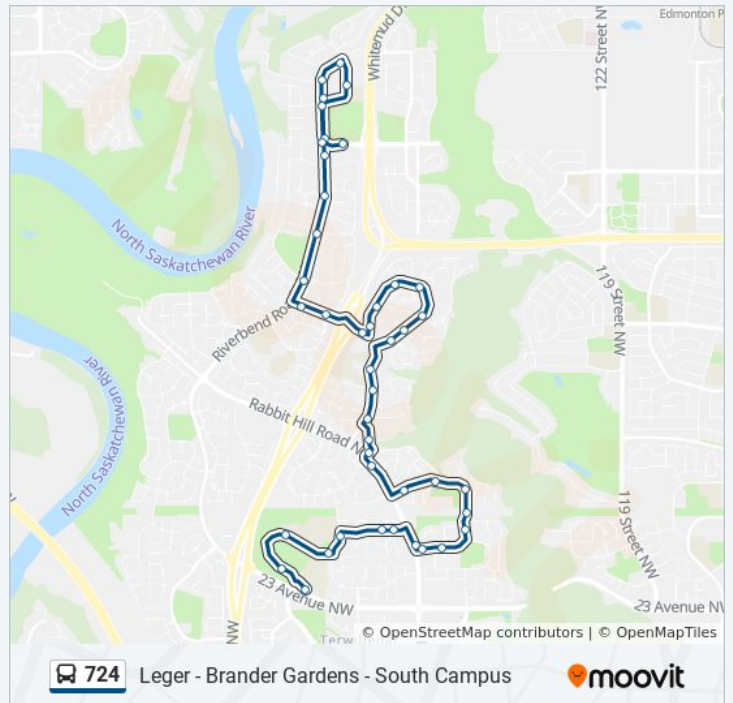

Direction: Whitemud Drive Sb & 53 Avenue → Leger Transit Centre Bay E

41 stops

[VIEW LINE SCHEDULE](#)

- Whitemud Drive Sb & 53 Avenue
- Riverbend Road & 53 Avenue
- 148 Street & 58 Avenue
- 148 Street & 59 Avenue
- Riverbend Road & 56 Avenue
- Riverbend Road & 53 Avenue
- Riverbend Road & 53 Avenue
- Riverbend Road & 48 Avenue
- Riverbend Road & 45 Avenue
- Riverbend Road & 43 Avenue
- Riverbend Road & 40 Avenue
- Rhatigan Road E & 40 Avenue
- Bulyea Road & Terwillegar Drive
- Burton Road & Burton Close
- 442 Burton Road West
- Burton Road & Burrows Crescent
- Burton Road & Burton Crescent
- Burton Road & Butterworth Drive
- 270 Burton Road
- Burton Road & Butchart Drive
- 300 Bulyea Road
- Bulyea Road & Buchanan Road N
- Bulyea Road & Burgess Close
- Oeming Road & Horizon Village
- Oeming Road & Oakes Gate
- Carter Crest Road E & Rabbit Hill Road
- Ogilvie Place & Ogilvie Boulevard
- Ockenden Place & Ogilvie Boulevard

724 bus Time Schedule

Whitemud Drive Sb & 53 Avenue → Leger Transit Centre Bay E Route Timetable:

Sunday	Not Operational
Monday	15:08
Tuesday	15:08
Wednesday	15:08
Thursday	15:08
Friday	15:08
Saturday	Not Operational

724 bus Info

Direction: Whitemud Drive Sb & 53 Avenue → Leger Transit Centre Bay E

Stops: 41

Trip Duration: 29 min

Line Summary:

Osland Drive & Ogilvie Boulevard

Hodgson Boulevard & Hilliard Green

Hodgson Boulevard & Hilliard Green