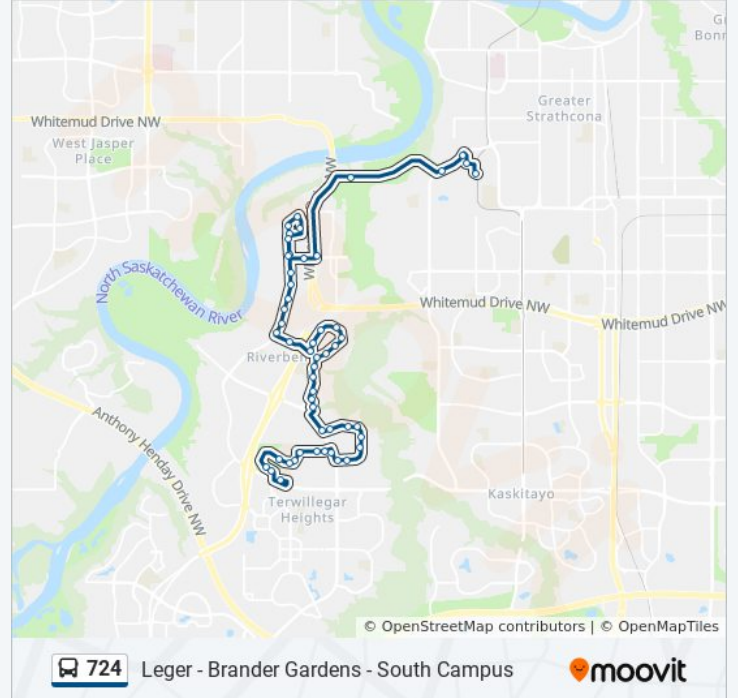

Bulyea Road & Burton Road N

Rhatigan Road E & 40 Avenue

Riverbend Road & 40 Avenue

Riverbend Road & 43 Avenue

Riverbend Road & 44 Avenue

Riverbend Road & 45 Avenue

Riverbend Road & 48 Avenue

Riverbend Road & 51 Avenue

Riverbend Road & 53 Avenue

148 Street & 58 Avenue

148 Street & 59 Avenue

Riverbend Road & 56 Avenue

Riverbend Road & 53 Avenue

Riverbend Road & 53 Avenue

Whitemud Drive Nb & 53 Avenue

Fort Edmonton Park Road & Fox Drive

Belgravia Road & Fox Drive

116 Street & Belgravia Road

116 Street & 68 Avenue

South Campus Fort Edmonton Transit Centre
Bay N

Direction: Leger Transit Centre Bay E → Whitemud Drive Nb & 53 Avenue

45 stops

[VIEW LINE SCHEDULE](#)

724 bus Info

Direction: Whitemud Drive Sb & 53 Avenue → Leger Transit Centre Bay E

Stops: 41

Trip Duration: 29 min

Line Summary:

Osland Drive & Ogilvie Boulevard

Hodgson Boulevard & Hilliard Green

Hodgson Boulevard & Hilliard Green