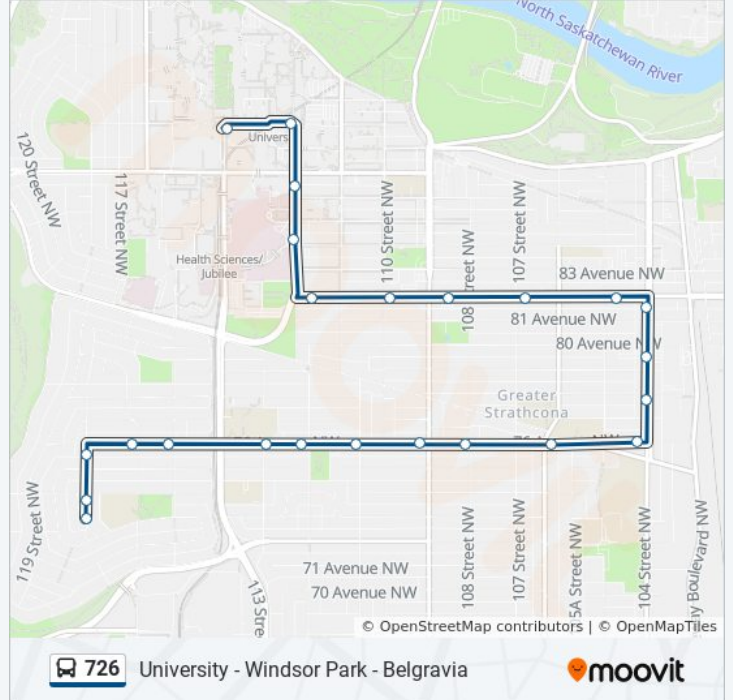

104 Street & 82 Avenue

104 Street & 80 Avenue

104 Street & 78 Avenue

104 Street & 76 Avenue

105a Street & 76 Avenue

108 Street & 76 Avenue

109 Street & 76 Avenue

111 Street & 76 Avenue

726 bus Info

Direction: 114 Street & 89 Avenue→118 Street & 73 Avenue

Stops: 24

Trip Duration: 21 min

Line Summary:

- 116 Street & 76 Avenue
- 118 Street & 76 Avenue
- 118 Street & 74 Avenue
- 118 Street & 73 Avenue

Direction: 118 Street & 73 Avenue→University Transit Centre Bay A

39 stops

[VIEW LINE SCHEDULE](#)

- 118 Street & 73 Avenue
- 118 Street & 74 Avenue
- 118 Street & 76 Avenue
- 116 Street & 76 Avenue
- 115 Street & 76 Avenue
- 114 Street & 76 Avenue
- 112 Street & 76 Avenue
- 111 Street & 76 Avenue
- 106 Street & 76 Avenue
- 105 Street & 76 Avenue
- 104 Street & 82 Avenue
- 105 Street & 82 Avenue
- 106 Street & 82 Avenue
- 107 Street & 82 Avenue
- 108 Street & 82 Avenue
- 109 Street & 82 Avenue
- 111 Street & 82 Avenue
- 112 Street & 82 Avenue

726 bus Info

Direction: 118 Street & 73 Avenue→University Transit Centre Bay A

Stops: 39

Trip Duration: 44 min

Line Summary:

112 Street & 84 Avenue

112 Street & 86 Avenue

112 Street & 87 Avenue