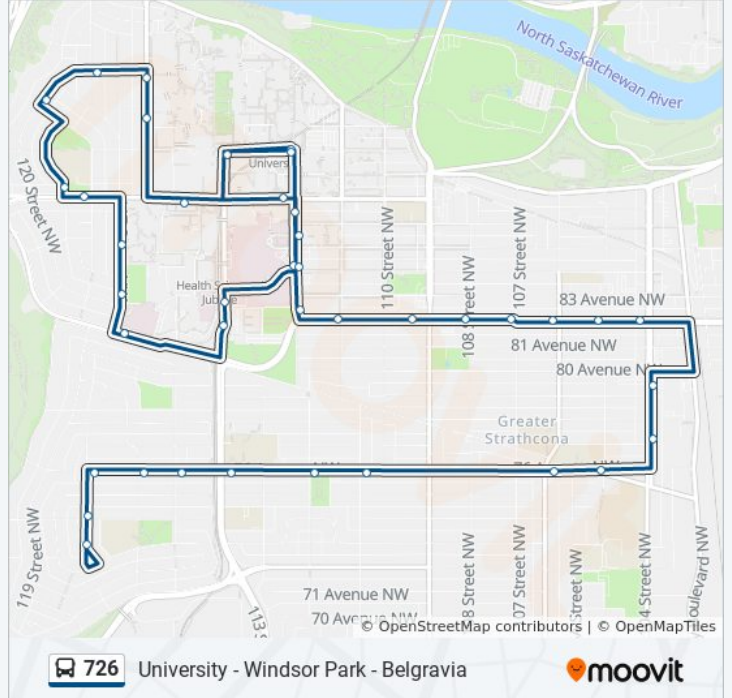

112 Street & 84 Avenue

112 Street & 86 Avenue

112 Street & 87 Avenue

114 Street & 89 Avenue

University Transit Centre Bay B

112 Street & 86 Avenue

112 Street & 84 Avenue

114 Street & 83 Avenue

114 Street & 82 Avenue

117 Street & University Avenue

117 Street & 83 Avenue

117 Street & 85 Avenue

118 Street & 87 Avenue

119 Street & 87 Avenue

120 Street & Windsor Road

118 Street & 92 Avenue

116 Street & 92 Avenue

116 Street & 91 Avenue

116 Street & 87 Avenue

114 Street & 89 Avenue

University Transit Centre Bay A

726 bus time schedules and route maps are available in an offline PDF at moovitapp.com. Use the [Moovit App](#) to see live bus times, train schedule or subway schedule, and step-by-step directions for all public transit in Edmonton.

[About Moovit](#) • [MaaS Solutions](#) • [Supported Countries](#) • [Mooviter Community](#)

© 2024 Moovit - All Rights Reserved

Check Live Arrival Times