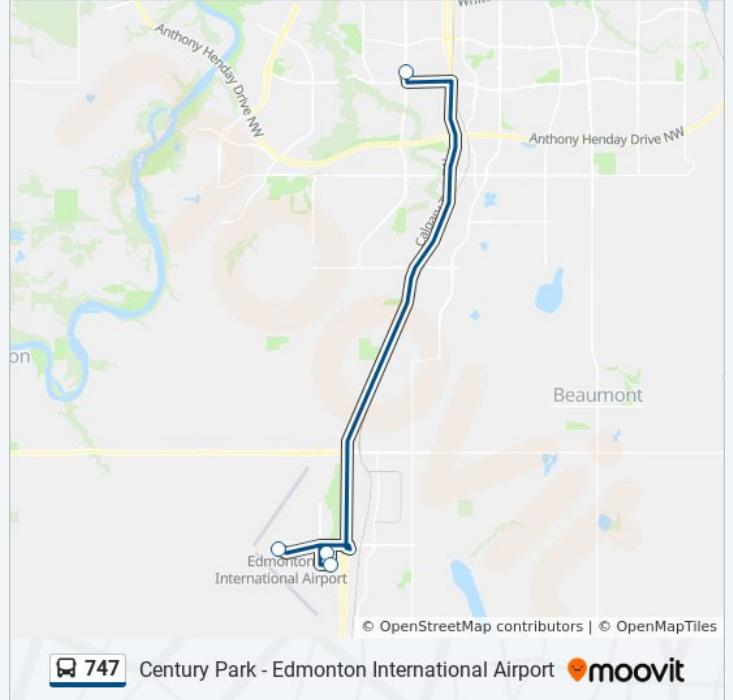

Direction: Edmonton International Airport→Century Park Transit Centre Bay P

Stops: 4

Trip Duration: 27 min

Line Summary:

747 bus time schedules and route maps are available in an offline PDF at moovitapp.com. Use the [Moovit App](#) to see live bus times, train schedule or subway schedule, and step-by-step directions for all public transit in Edmonton.