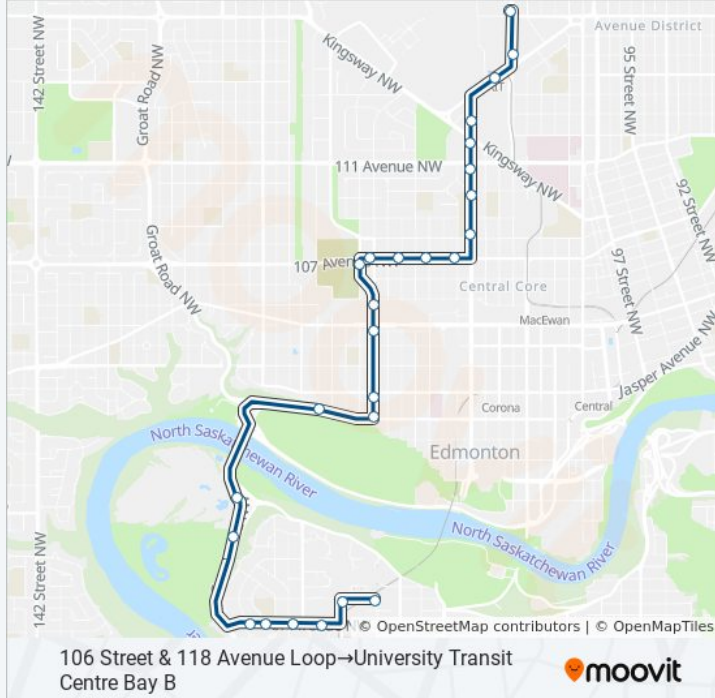

Use the Moovit App to find the closest 902 bus station near you and find out when is the next 902 bus arriving.

**Direction: 106 Street & 118 Avenue Loop→University Transit Centre Bay B**

26 stops

[VIEW LINE SCHEDULE](#)

**902 bus Info**

**Direction:** 106 Street & 118 Avenue Loop→University Transit Centre Bay B

**Stops:** 26

**Trip Duration:** 27 min

**Line Summary:**

Groat Road & Hawrelak Park

120 Street & 87 Avenue

119 Street & 87 Avenue

117 Street & 87 Avenue

116 Street & 87 Avenue

114 Street & 89 Avenue

University Transit Centre Bay B

**Direction: 114 Street & 89 Avenue → 106 Street & 118 Avenue Loop**

24 stops

[VIEW LINE SCHEDULE](#)

114 Street & 89 Avenue

University Transit Centre Bay B

112 Street & 87 Avenue

114 Street & 87 Avenue

116 Street & 87 Avenue

118 Street & 87 Avenue

120 Street & 87 Avenue

Groat Road & Emily Murphy Park Road

116 Street & 100 Avenue