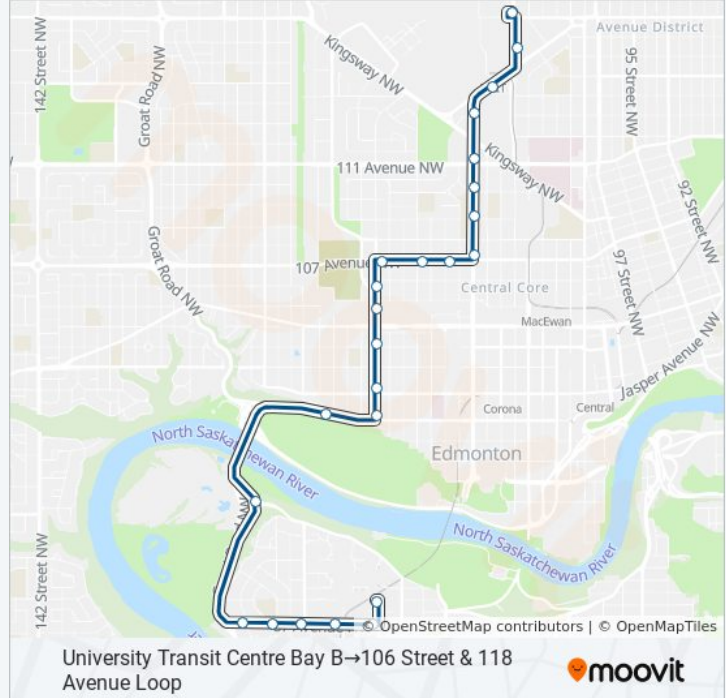

Use the Moovit App to find the closest 902 bus station near you and find out when is the next 902 bus arriving.

**Direction: 106 Street & 118 Avenue Loop→University Transit Centre Bay B**

26 stops

[VIEW LINE SCHEDULE](#)

### Direction: University Transit Centre Bay B→106 Street & 118 Avenue Loop

23 stops

[VIEW LINE SCHEDULE](#)

University Transit Centre Bay B

112 Street & 87 Avenue

114 Street & 87 Avenue

116 Street & 87 Avenue

### 902 bus Info

**Direction:** University Transit Centre Bay B→106 Street & 118 Avenue Loop

**Stops:** 23

**Trip Duration:** 25 min

**Line Summary:**

109 Street & 111 Avenue

109 Street & 113 Avenue

109 Street & Princess Elizabeth Avenue

106 Street & 117 Avenue

106 Street & 118 Avenue Loop

902 bus time schedules and route maps are available in an offline PDF at [moovitapp.com](https://moovitapp.com). Use the [Moovit App](#) to see live bus times, train schedule or subway schedule, and step-by-step directions for all public transit in Edmonton.