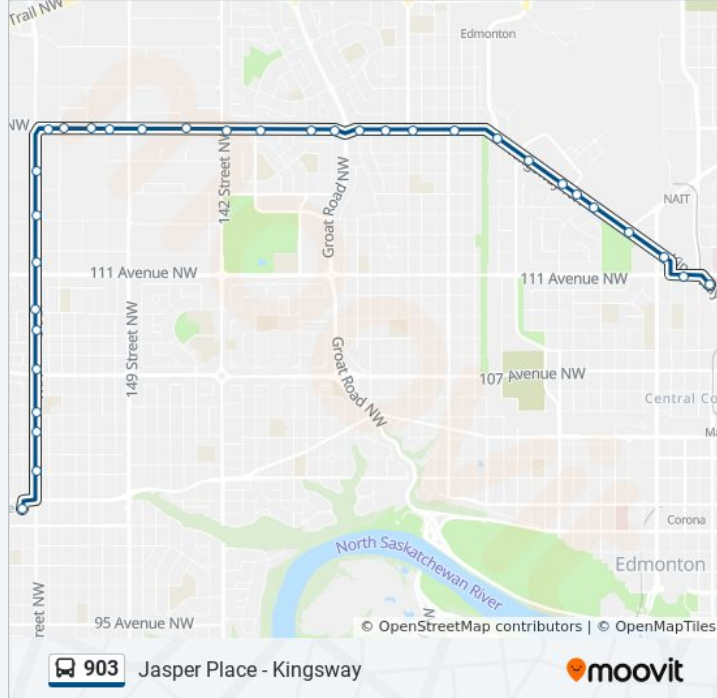

[VIEW LINE SCHEDULE](#)

Jasper Place Transit Centre Bay H

156 Street & 102 Avenue

156 Street & 104 Avenue

156 Street & 105 Avenue

156 Street & 107 Avenue

156 Street & 109 Avenue

156 Street & 110 Avenue

**Direction:** Jasper Place Transit Centre Bay H→Kingsway Rah Transit Centre Bay C

**Stops:** 33

**Trip Duration:** 24 min

**Line Summary:**

Groat Road & 118 Avenue

129 Street & 118 Avenue

127 Street & 118 Avenue

123 Street & 118 Avenue

121 Street & Kingsway

119 Street & Kingsway

117 Street & Kingsway

115 Street & Kingsway

Tower Road & Kingsway

Princess Elizabeth Avenue & Kingsway

109 Street & Kingsway

107 Street & 111 Avenue

Kingsway Rah Transit Centre Bay C

**Direction: Kingsway Rah Transit Centre Bay C → Jasper Place Transit Centre Bay H**

36 stops

[VIEW LINE SCHEDULE](#)

Kingsway Rah Transit Centre Bay C