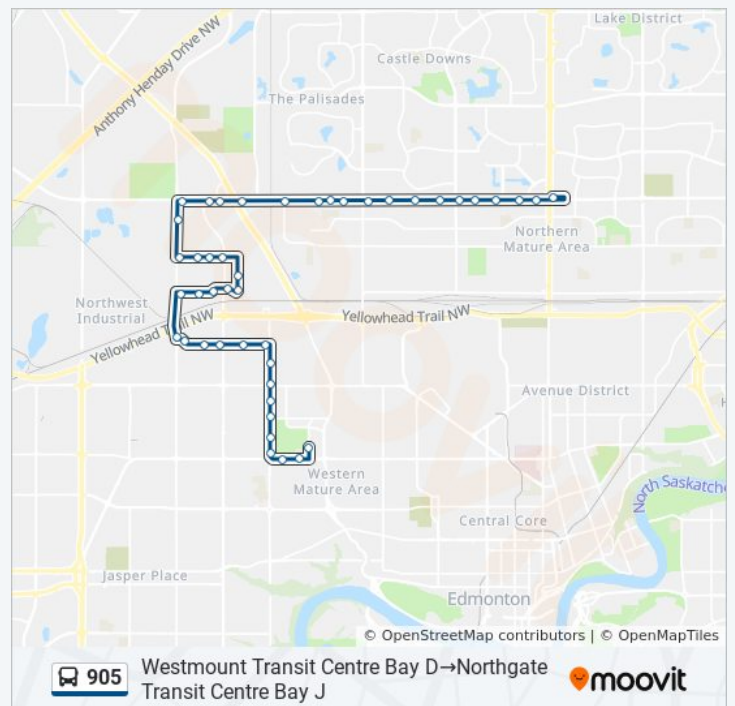

156 Street & 128 Avenue

153 Street & 128 Avenue

151 Street & 128 Avenue

149 Street & 128 Avenue

148 Street & 128 Avenue

148 Street & 129 Avenue

149 Street & 131 Avenue

151 Street & 131 Avenue

153 Street & 131 Avenue

156 Street & 131 Avenue

156 Street & 135 Avenue

156 Street & 137 Avenue

149 Street & 137 Avenue

148 Street & 137 Avenue

St Albert Trail & 137 Avenue

140 Street & 137 Avenue

135 Street & 137 Avenue

132a Street & 137 Avenue

131 Street & 137 Avenue

Wednesday 5:37 AM - 5:38 PM

Thursday 5:37 AM - 5:38 PM

Friday 5:37 AM - 5:38 PM

Saturday Not Operational

905 bus Info

Direction: Westmount Transit Centre Bay D→Northgate Transit Centre Bay J

Stops: 44

Trip Duration: 35 min

Line Summary:

127 Street & 137 Avenue

123a Street & 137 Avenue

119 Street & 137 Avenue

116 Street & 137 Avenue