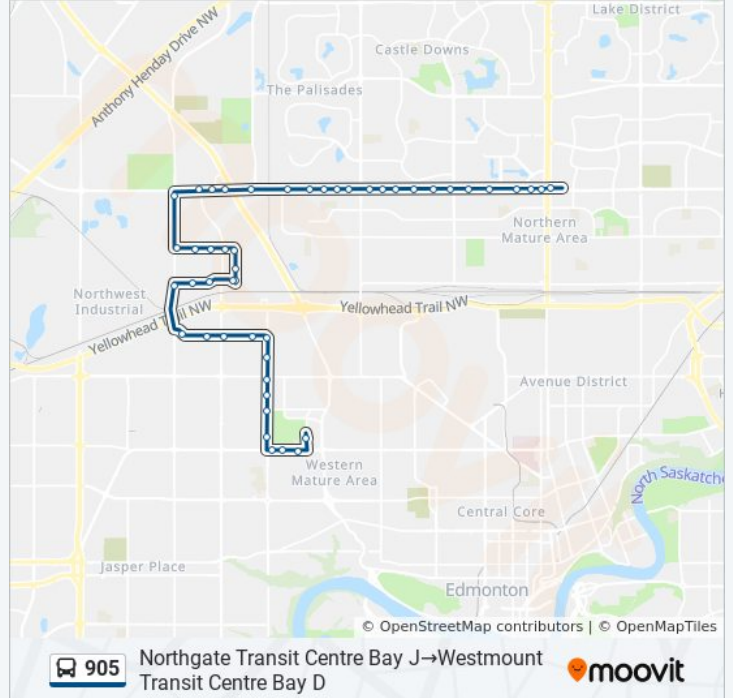

905 bus Info

Direction: Northgate Transit Centre Bay J→Westmount Transit Centre Bay D

Stops: 47

Trip Duration: 37 min

Line Summary:

149 Street & 137 Avenue

156 Street & 137 Avenue

156 Street & 131 Avenue

153 Street & 128 Avenue

156 Street & 128 Avenue

154 Street & 123 Avenue

152 Street & 123 Avenue

149 Street & 123 Avenue

145 Street & 123 Avenue

142 Street & 123 Avenue

142 Street & 121a Avenue

142 Street & 118 Avenue

142 Street & 116 Avenue

142 Street & 115 Avenue

142 Street & 112 Avenue

142 Street & 111 Avenue

140 Street & 111 Avenue

138 Street & 111 Avenue

Westmount Transit Centre Bay D

Direction: Westmount Transit Centre Bay D→Northgate Transit Centre Bay J

44 stops

[VIEW LINE SCHEDULE](#)

Westmount Transit Centre Bay D

905 bus Time Schedule

Westmount Transit Centre Bay D→Northgate Transit Centre Bay J Route Timetable: