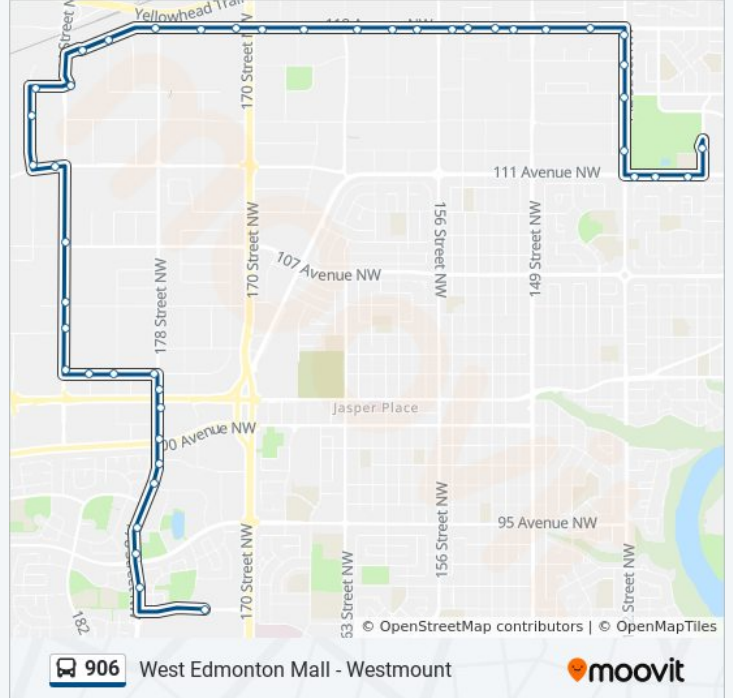

West Edmonton Mall Bay A

178 Street & 93 Avenue

178 Street & 95 Avenue

178 Street & 96 Avenue

178 Street & 98a Avenue

178 Street & 99 Avenue

178 Street & 100 Avenue

178 Street & Stony Plain Road

178 Street & Stony Plain Road

178 Street & 102 Avenue

180 Street & 102 Avenue

182 Street & 102 Avenue

184 Street & 102 Avenue

184 Street & 104 Avenue

184 Street & 105 Avenue

184 Street & 107 Avenue

906 bus Info

Direction: West Edmonton Mall Bay A→Westmount Transit Centre Bay C

Stops: 45

Trip Duration: 35 min

Line Summary:

184 Street & 116 Avenue
 184 Street & 118 Avenue
 181 Street & 118 Avenue
 178 Street & 118 Avenue
 173 Street & 118 Avenue
 170 Street & 118 Avenue Nearside
 170 Street & 118 Avenue
 167 Street & 118 Avenue
 163 Street & 118 Avenue
 160 Street & 118 Avenue
 158 Street & 118 Avenue
 156 Street & 118 Avenue
 154 Street & 118 Avenue
 152 Street & 118 Avenue
 151 Street & 118 Avenue
 149 Street & 118 Avenue
 145 Street & 118 Avenue
 142 Street & 118 Avenue
 142 Street & 116 Avenue
 142 Street & 115 Avenue
 142 Street & 112 Avenue
 142 Street & 111 Avenue
 140 Street & 111 Avenue
 138 Street & 111 Avenue
 Westmount Transit Centre Bay C

Direction: Westmount Transit Centre Bay C → West Edmonton Mall Bay A

43 stops

[VIEW LINE SCHEDULE](#)

Westmount Transit Centre Bay C

136 Street & 111 Avenue

140 Street & 111 Avenue

142 Street & 111 Avenue

906 bus Time Schedule