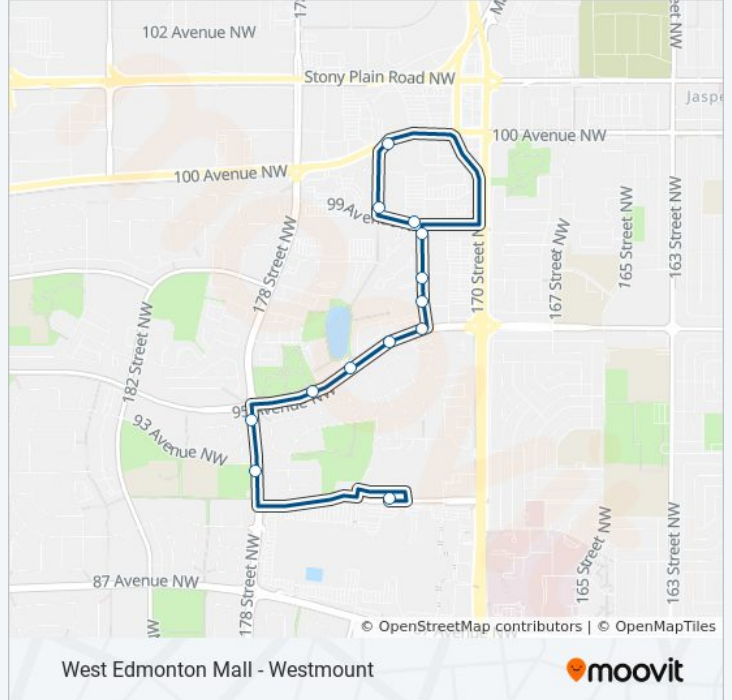

Use the Moovit App to find the closest 907 bus station near you and find out when is the next 907 bus arriving.

**Direction: 172 Street & 99 Avenue→West Edmonton Mall Bay A**

13 stops

[VIEW LINE SCHEDULE](#)

**907 bus Time Schedule**

172 Street & 99 Avenue→West Edmonton Mall Bay A Route Timetable:

Sunday	Not Operational
Monday	10:56 PM
Tuesday	10:56 PM
Wednesday	10:56 PM
Thursday	10:56 PM
Friday	10:56 PM
Saturday	8:06 PM - 10:06 PM

**907 bus Info**

**Direction:** 172 Street & 99 Avenue→West Edmonton Mall Bay A

**Stops:** 13

**Trip Duration:** 11 min

**Line Summary:**

**Direction: West Edmonton Mall Bay A→172 Street & 99 Avenue**

8 stops

[VIEW LINE SCHEDULE](#)

West Edmonton Mall Bay A

178 Street & 93 Avenue

178 Street & 95 Avenue

176 Street & 95 Avenue

175 Street & 95 Avenue

172 Street & 95 Avenue

172 Street & 97 Avenue