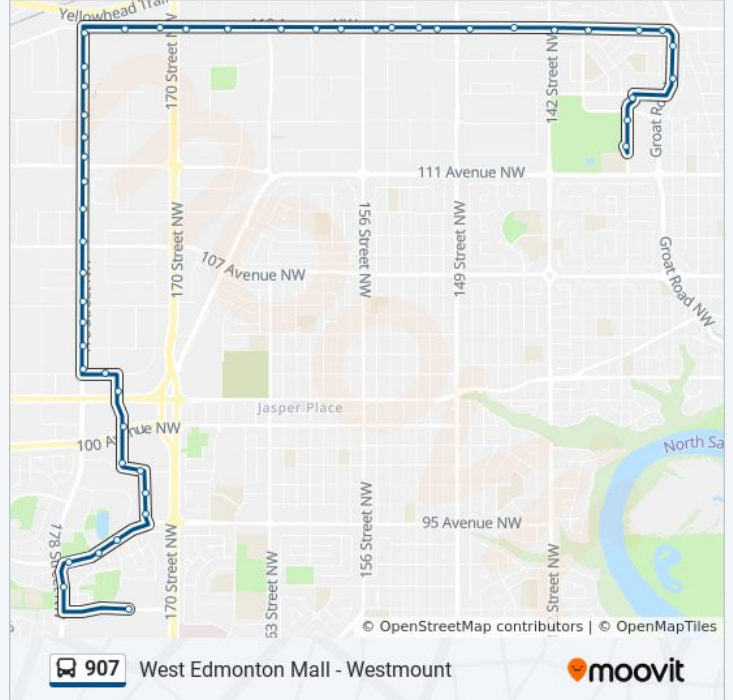

48 stops

[VIEW LINE SCHEDULE](#)

West Edmonton Mall Bay A

178 Street & 93 Avenue

178 Street & 95 Avenue

176 Street & 95 Avenue

175 Street & 95 Avenue

172 Street & 95 Avenue

178 Street & 104 Avenue

178 Street & 105 Avenue

178 Street & 106a Avenue

178 Street & 107 Avenue

**907 bus Time Schedule**

West Edmonton Mall Bay A → Westmount Transit Centre Bay F Route Timetable:

Sunday	10:01 AM - 7:01 PM
Monday	5:18 AM - 9:50 PM
Tuesday	5:18 AM - 9:50 PM
Wednesday	5:18 AM - 9:50 PM
Thursday	5:18 AM - 9:50 PM
Friday	5:18 AM - 9:50 PM
Saturday	7:02 AM - 7:02 PM

**907 bus Info**

**Direction:** West Edmonton Mall Bay A → Westmount Transit Centre Bay F

**Stops:** 48

**Trip Duration:** 28 min

**Line Summary:**

- 178 Street & 109 Avenue
- 178 Street & 110 Avenue
- 178 Street & 111 Avenue
- 178 Street & 114 Avenue Nearside
- 178 Street & 114 Avenue
- 178 Street & 116 Avenue
- 178 Street & 116 Avenue
- 178 Street & 118 Avenue Nearside
- 173 Street & 118 Avenue
- 170 Street & 118 Avenue Nearside
- 170 Street & 118 Avenue
- 167 Street & 118 Avenue
- 163 Street & 118 Avenue
- 160 Street & 118 Avenue
- 158 Street & 118 Avenue
- 156 Street & 118 Avenue
- 154 Street & 118 Avenue
- 152 Street & 118 Avenue
- 151 Street & 118 Avenue
- 149 Street & 118 Avenue
- 145 Street & 118 Avenue
- 142 Street & 118 Avenue
- 139 Street & 118 Avenue
- 135 Street & 118 Avenue
- 133 Street & 118 Avenue
- Groat Road & 118 Avenue
- Groat Road & 116 Avenue
- 135 Street & 115 Avenue
- 135 Street & 114 Avenue
- Westmount Transit Centre Bay F

**Direction: Westmount Transit Centre Bay F → West Edmonton Mall Bay A**

**907 bus Time Schedule**

Westmount Transit Centre Bay F → West Edmonton Mall Bay A Route Timetable:

47 stops

[VIEW LINE SCHEDULE](#)