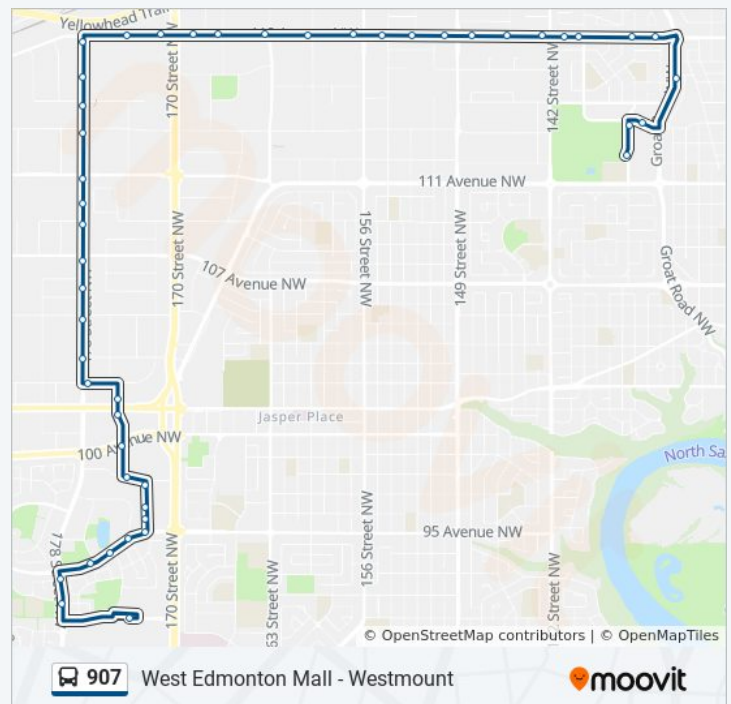

163 Street & 118 Avenue

167 Street & 118 Avenue

168 Street & 118 Avenue

170 Street & 118 Avenue

173 Street & 118 Avenue

178 Street & 118 Avenue

178 Street & 116 Avenue Nearside

178 Street & 116 Avenue

178 Street & 114 Avenue

178 Street & 111 Avenue

178 Street & 110 Avenue

178 Street & 109 Avenue

178 Street & 107 Avenue

178 Street & 106a Avenue

178 Street & 105 Avenue

Sunday	10:29 AM - 7:29 PM
Monday	5:19 AM - 10:23 PM
Tuesday	5:19 AM - 10:23 PM
Wednesday	5:19 AM - 10:23 PM
Thursday	5:19 AM - 10:23 PM
Friday	5:19 AM - 10:23 PM
Saturday	6:31 AM - 7:00 PM

**907 bus Info**

**Direction:** Westmount Transit Centre Bay F→West Edmonton Mall Bay A

**Stops:** 47

**Trip Duration:** 32 min

**Line Summary:**

178 Street & 103 Avenue

178 Street & 102 Avenue

175 Street & Stony Plain Road