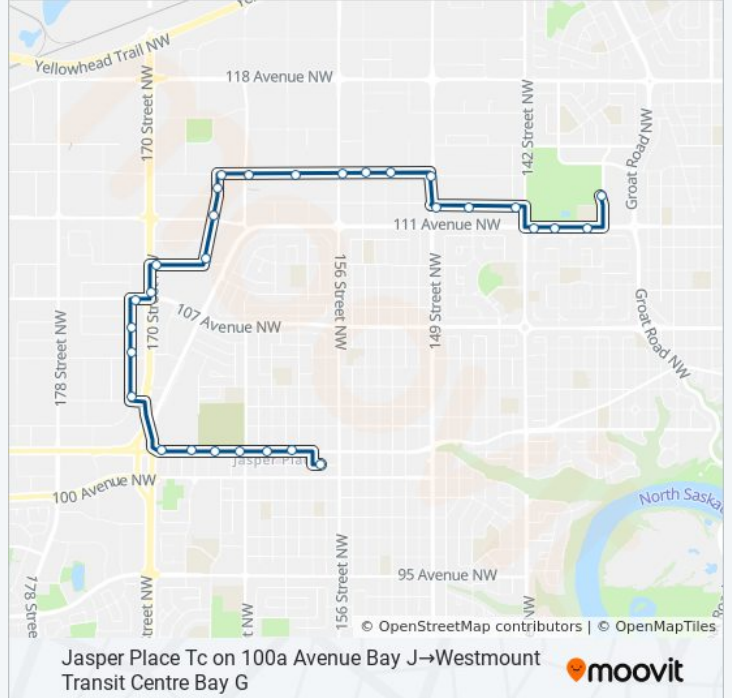

Direction: Jasper Place Tc on 100a Avenue Bay J→Westmount Transit Centre Bay G

30 stops

[VIEW LINE SCHEDULE](#)

Jasper Place Tc on 100a Avenue Bay J

159 Street & Stony Plain Road

161 Street & Stony Plain Road

908 bus Info

Direction: Jasper Place Tc on 100a Avenue Bay J→Westmount Transit Centre Bay G

Stops: 30

Trip Duration: 22 min

Line Summary:

154 Street & 114 Avenue
 153 Street & 114 Avenue
 149 Street & 114 Avenue
 149 Street & 112 Avenue
 146 Street & 112 Avenue
 143 Street & 112 Avenue
 142 Street & 111 Avenue
 140 Street & 111 Avenue
 138 Street & 111 Avenue
 Westmount Transit Centre Bay G

Direction: Westmount Transit Centre Bay G→Jasper Place Tc on 100a Avenue Bay J

34 stops

[VIEW LINE SCHEDULE](#)

Westmount Transit Centre Bay G
 136 Street & 111 Avenue
 140 Street & 111 Avenue
 142 Street & 111 Avenue
 143 Street & 112 Avenue
 144 Street & 112 Avenue
 146 Street & 112 Avenue
 149 Street & 112 Avenue
 149 Street & 114 Avenue
 153 Street & 114 Avenue
 154 Street & 114 Avenue
 156 Street & 114 Avenue
 160 Street & 114 Avenue
 163 Street & 114 Avenue
 166a Street & 114 Avenue
 166a Street & 113 Avenue
 166a Street & 111 Avenue
 166a Street & 109 Avenue

908 bus Info

Direction: Westmount Transit Centre Bay G→Jasper Place Tc on 100a Avenue Bay J

Stops: 34

Trip Duration: 25 min

Line Summary:

Mayfield Road & 107 Avenue

169 Street & 107 Avenue

170 Street & 107 Avenue