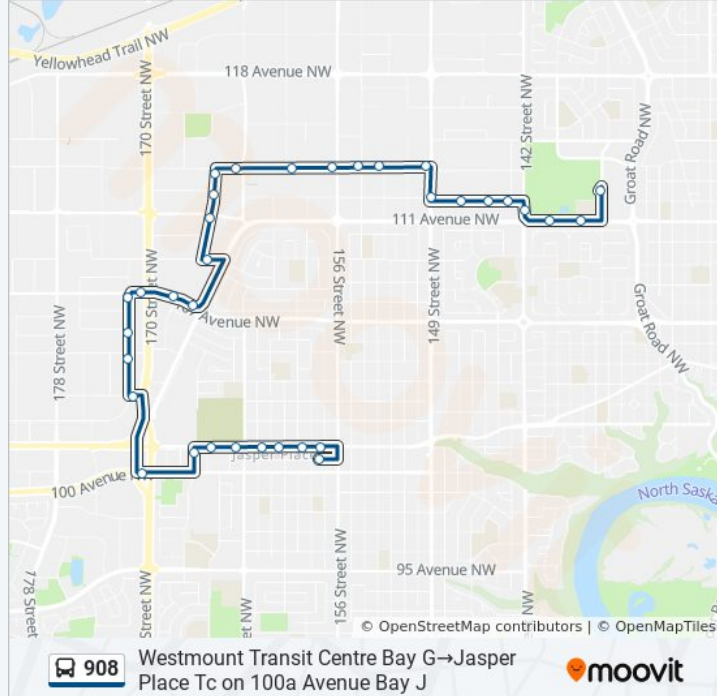

Direction: Jasper Place Tc on 100a Avenue Bay J→Westmount Transit Centre Bay G

30 stops

[VIEW LINE SCHEDULE](#)

Jasper Place Tc on 100a Avenue Bay J

159 Street & Stony Plain Road

161 Street & Stony Plain Road

908 bus Info

Direction: Westmount Transit Centre Bay G→Jasper Place Tc on 100a Avenue Bay J

Stops: 34

Trip Duration: 25 min

Line Summary:

Mayfield Road & 107 Avenue

169 Street & 107 Avenue

170 Street & 107 Avenue

172 Street & 107 Avenue

172 Street & 106 Avenue

172 Street & 105 Avenue

172 Street & 103 Avenue

170 Street & 100 Avenue

167 Street & Stony Plain Road

166 Street & Stony Plain Road

164 Street & Stony Plain Road

162 Street & Stony Plain Road

160 Street & Stony Plain Road

159 Street & Stony Plain Road

Jasper Place Tc on Stony Plain Road Bay K

Jasper Place Tc on 100a Avenue Bay J

908 bus time schedules and route maps are available in an offline PDF at moovitapp.com. Use the [Moovit App](#) to see live bus times, train schedule or subway schedule, and step-by-step directions for all public transit in Edmonton.