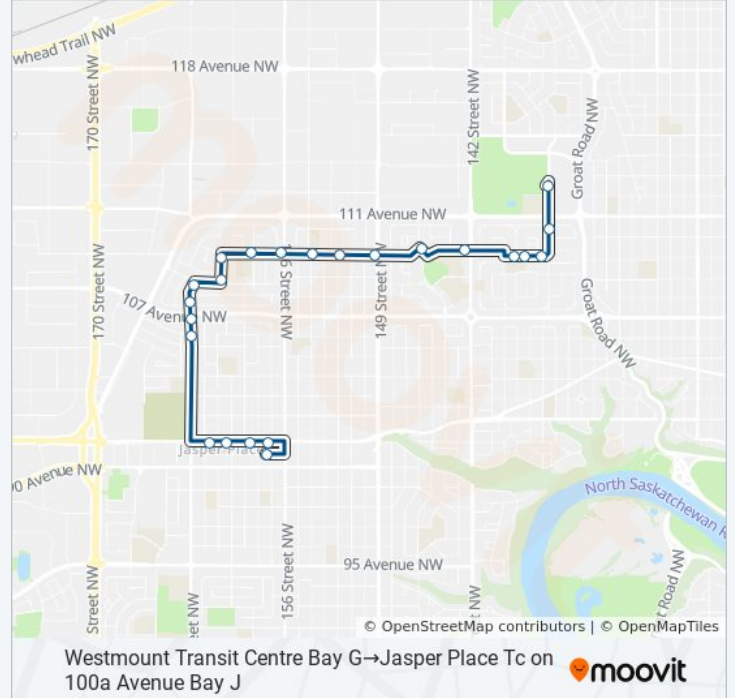

163 Street & 104 Avenue

162 Street & Stony Plain Road

160 Street & Stony Plain Road

159 Street & Stony Plain Road

Jasper Place Tc on Stony Plain Road Bay K

Jasper Place Tc on 100a Avenue Bay J

909 bus time schedules and route maps are available in an offline PDF at moovitapp.com. Use the [Moovit App](#) to see live bus times, train schedule or subway schedule, and step-by-step directions for all public transit in Edmonton.

[About Moovit](#) • [MaaS Solutions](#) • [Supported Countries](#) • [Mooviter Community](#)

© 2023 Moovit - All Rights Reserved

Check Live Arrival Times