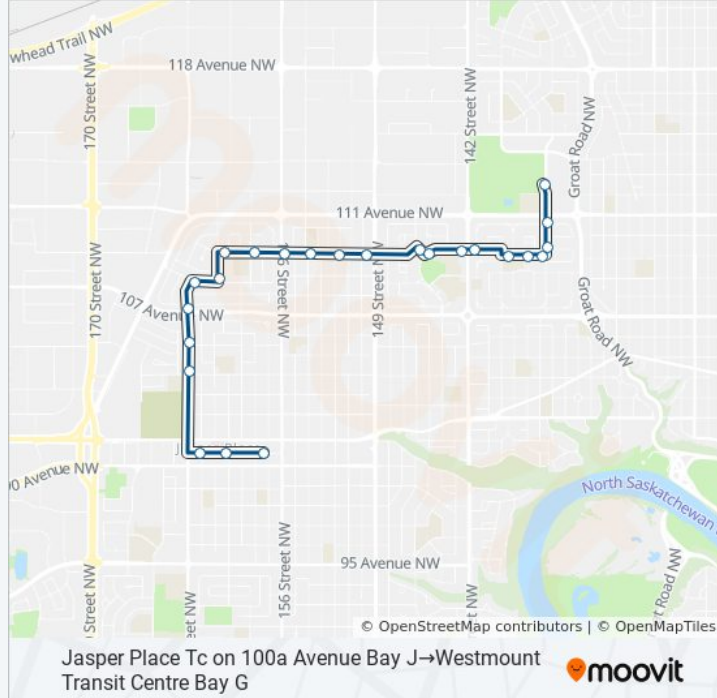

**Direction: Jasper Place Tc on 100a Avenue Bay  
J→Westmount Transit Centre Bay G**

24 stops

[VIEW LINE SCHEDULE](#)

Jasper Place Tc on 100a Avenue Bay J

160 Street & 100a Avenue

162 Street & 100a Avenue

163 Street & 104 Avenue

**909 bus Info**

**Direction:** Jasper Place Tc on 100a Avenue Bay  
J→Westmount Transit Centre Bay G

**Stops:** 24

**Trip Duration:** 18 min

**Line Summary:**

135 Street & 109a Avenue

135 Street & 109b Avenue

135 Street & 110a Avenue

Westmount Transit Centre Bay G

**Direction: Westmount Transit Centre Bay G→Jasper Place Tc on 100a Avenue Bay J**

24 stops

[VIEW LINE SCHEDULE](#)

Westmount Transit Centre Bay G

135 Street & 111 Avenue

**909 bus Info**

**Direction:** Westmount Transit Centre Bay G→Jasper Place Tc on 100a Avenue Bay J

**Stops:** 24

**Trip Duration:** 18 min

**Line Summary:**

163 Street & 104 Avenue

162 Street & Stony Plain Road