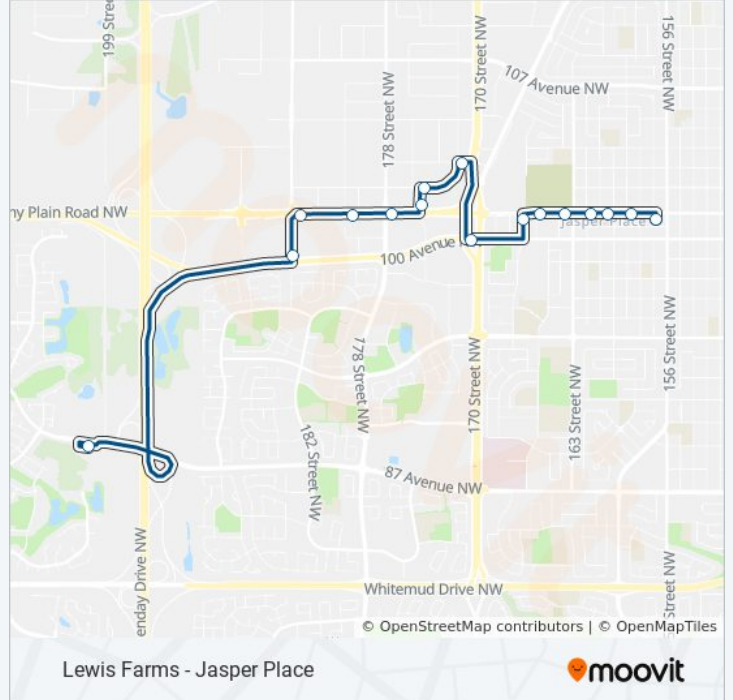

912 bus Info

Direction: Jasper Place Transit Centre Bay A→Lewis Farms Transit Centre Bay H

Stops: 16

Trip Duration: 19 min

Line Summary:

Direction: Lewis Farms Transit Centre Bay H→Jasper Place Transit Centre Bay A

16 stops

[VIEW LINE SCHEDULE](#)

- Lewis Farms Transit Centre Bay H
- 184 Street & 100 Avenue
- 184 Street & Stony Plain Road
- 180 Street & Stony Plain Road
- 178 Street & Stony Plain Road
- 175 Street & Stony Plain Road
- 175 Street & 102 Avenue
- 172 Street & 103 Avenue
- 170 Street & 100 Avenue
- 167 Street & Stony Plain Road
- 166 Street & Stony Plain Road
- 164 Street & Stony Plain Road
- 162 Street & Stony Plain Road
- 160 Street & Stony Plain Road
- 159 Street & Stony Plain Road
- Jasper Place Transit Centre Bay A

912 bus Time Schedule

Lewis Farms Transit Centre Bay H→Jasper Place Transit Centre Bay A Route Timetable:

Sunday	9:57 AM - 6:57 PM
Monday	5:35 AM - 10:02 PM
Tuesday	5:35 AM - 10:02 PM
Wednesday	5:35 AM - 10:02 PM
Thursday	5:35 AM - 10:02 PM
Friday	5:35 AM - 10:02 PM
Saturday	7:43 AM - 6:58 PM

912 bus Info

Direction: Lewis Farms Transit Centre Bay H→Jasper Place Transit Centre Bay A

Stops: 16

Trip Duration: 19 min

Line Summary:

912 bus time schedules and route maps are available in an offline PDF at moovitapp.com. Use the [Moovit App](#) to see live bus times, train schedule or subway schedule, and step-by-step directions for all public transit in Edmonton.