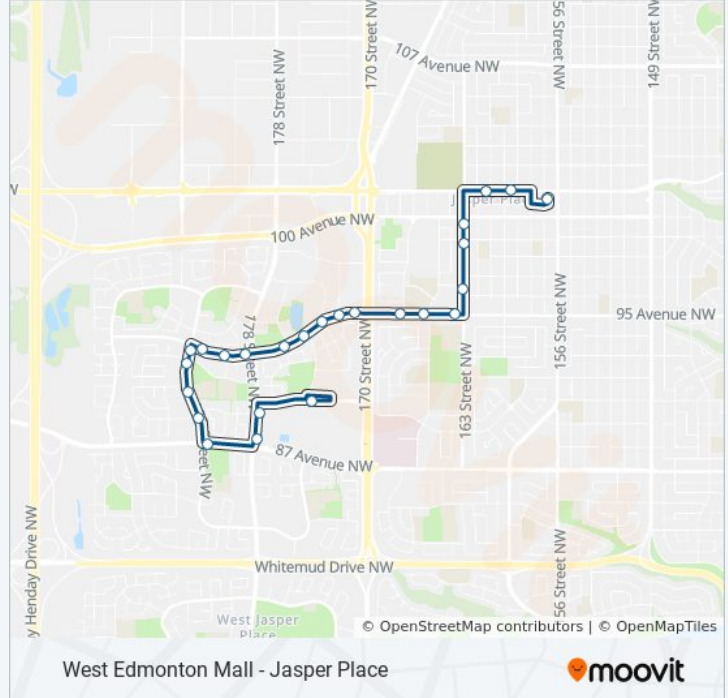

Use the Moovit App to find the closest 915 bus station near you and find out when is the next 915 bus arriving.

**Direction: Jasper Place Transit Centre Bay B→West Edmonton Mall Transit Centre Bay B**

25 stops

178 Street & 95 Avenue

182 Street & 95 Avenue

182 Street & 95 Avenue

182 Street & 93 Avenue

182 Street & 91 Avenue

**915 bus Time Schedule**

Jasper Place Transit Centre Bay B→West Edmonton Mall Transit Centre Bay B Route  
Timetable:

Sunday	05:57 - 23:56
Monday	05:30 - 23:08
Tuesday	00:08 - 23:08
Wednesday	00:08 - 23:08
Thursday	00:08 - 23:08
Friday	00:08 - 23:08
Saturday	00:08 - 23:57

**915 bus Info**

**Direction:** Jasper Place Transit Centre Bay B→West Edmonton Mall Transit Centre Bay B

**Stops:** 25

**Trip Duration:** 18 min

**Line Summary:**

182 Street & 89 Avenue  
 182 Street & 87 Avenue  
 178 Street & 87 Avenue  
 178 Street & 89 Avenue  
 West Edmonton Mall Transit Centre Bay B

**Direction: West Edmonton Mall Transit Centre Bay B → Jasper Place Transit Centre Bay B**