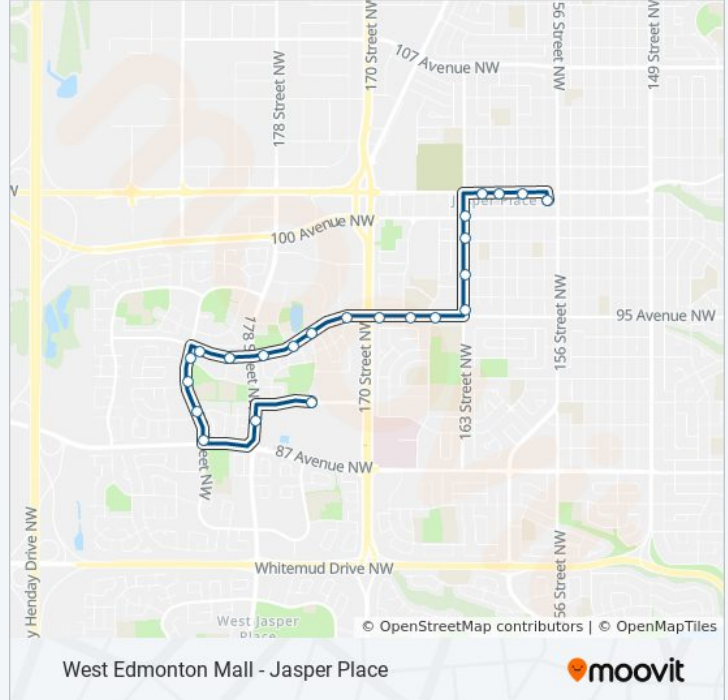

**Stops:** 25

**Trip Duration:** 18 min

**Line Summary:**

182 Street & 89 Avenue  
 182 Street & 87 Avenue  
 178 Street & 87 Avenue  
 178 Street & 89 Avenue  
 West Edmonton Mall Transit Centre Bay B

**Direction: West Edmonton Mall Transit Centre Bay B → Jasper Place Transit Centre Bay B**

**915 bus Time Schedule**

West Edmonton Mall Transit Centre Bay B → Jasper Place Transit Centre Bay B Route Timetable:

Sunday	06:15 - 23:15
Monday	00:15 - 23:57
Tuesday	05:29 - 23:57
Wednesday	05:29 - 23:57
Thursday	05:29 - 23:57
Friday	05:29 - 23:57
Saturday	05:47 - 23:46

**915 bus Info**

**Direction:** West Edmonton Mall Transit Centre Bay B → Jasper Place Transit Centre Bay B

**Stops:** 23

**Trip Duration:** 18 min

**Line Summary:**

163 Street & 100 Avenue

162 Street & Stony Plain Road

160 Street & Stony Plain Road

159 Street & Stony Plain Road

Jasper Place Transit Centre Bay B

915 bus time schedules and route maps are available in an offline PDF at [moovitapp.com](https://moovitapp.com). Use the [Moovit App](#) to see live bus times, train schedule or subway schedule, and step-by-step directions for all public transit in Edmonton.