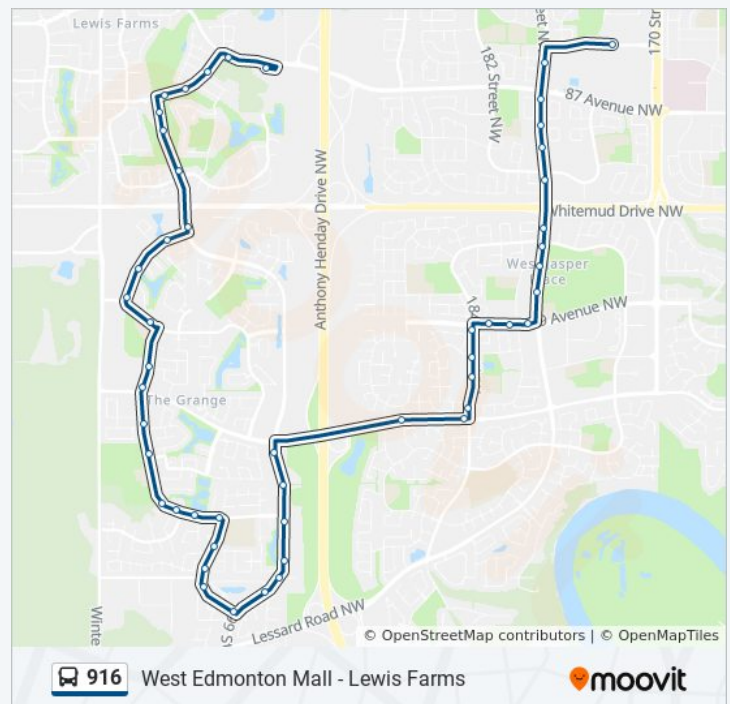

199 Street & Hays Drive

199 Street & 44 Avenue

204 Street & Hilton Crescent

204 Street & 46 Avenue

204 Street & 48 Avenue

204 Street & Hemingway Road

206 Street & Hemingway Road

Sunday

00:05 - 23:34

Monday

05:26 - 23:36

Tuesday

05:26 - 23:36

Wednesday

05:26 - 23:36

Thursday

05:26 - 23:36

Friday

05:26 - 23:36

Saturday

06:34 - 23:05

916 bus Info**Direction:** West Edmonton Mall Transit Centre Bay A → Lewis Farms Transit Centre Bay I**Stops:** 50**Trip Duration:** 34 min**Line Summary:**

Hope Road & Hemingway Road

Hardy Point & Hemingway Road

Hemingway Road & 57 Avenue

Hemingway Road & Hodgins Road

Granville Link & 62 Avenue

Granville Link & Getty Heath

Granville Link & Glastonbury Boulevard