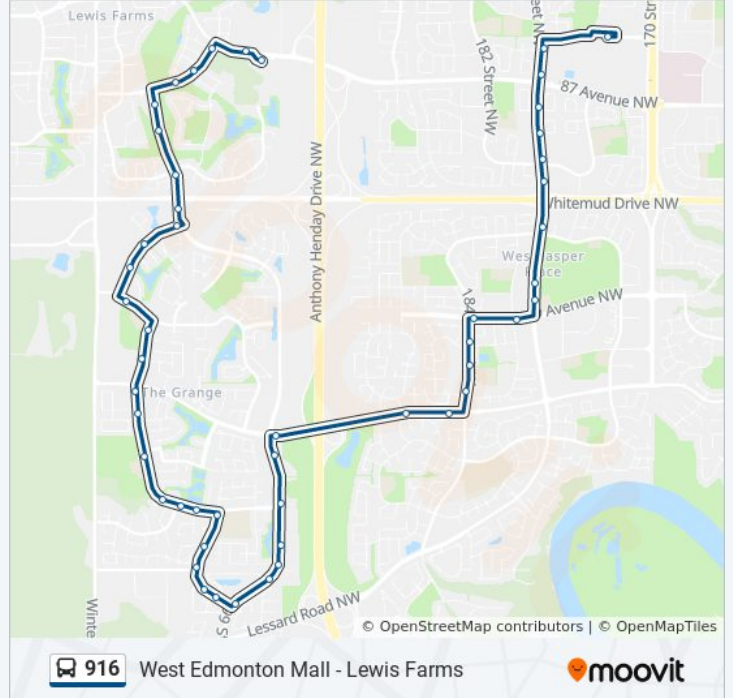

204 Street & 46 Avenue

Hilton Crescent & 44 Avenue

Hilton Drive & 44 Avenue

199 Street & 44 Avenue

199 Street & Hammond Gate

199 Street & 45 Avenue

199 Street & 48 Avenue

199 Street & Hemingway Road

199 Street & 56 Avenue

199 Street & 62 Avenue

188 Street & Callingwood Road

184 Street & Callingwood Road

184 Street & 62b Avenue

184 Street & 64 Avenue

184 Street & 66 Avenue

184 Street & 69 Avenue

180 Street & 69 Avenue

178 Street & 69 Avenue

178 Street & 74 Avenue

178 Street & 76 Avenue

178 Street & Whitemud Drive

178 Street & 81 Avenue

178 Street & 85 Avenue

178 Street & 86 Avenue

178 Street & 87 Avenue

178 Street & 89 Avenue

West Edmonton Mall Transit Centre Bay A

Direction: West Edmonton Mall Transit Centre Bay A → Lewis Farms Transit Centre Bay I

50 stops

916 bus Time Schedule

West Edmonton Mall Transit Centre Bay A → Lewis Farms Transit Centre Bay I Route Timetable: