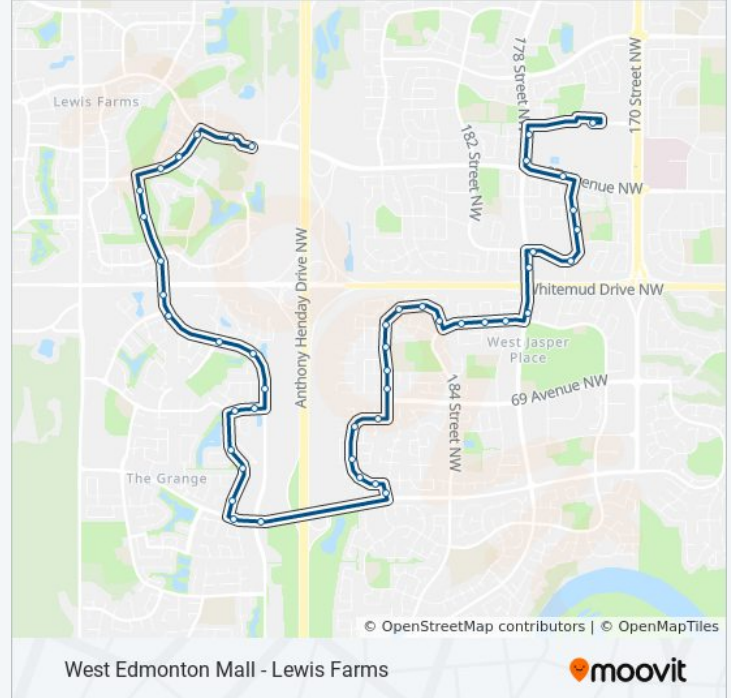

751 Ormsby Road W

Ormsby Road W & Ormsby Crescent

453 Ormsby Road West

Ormsby Close & Ormsby Road W

188 Street & 70 Avenue

188 Street & 72 Avenue

188 Street & 73 Avenue

188 Street & 74 Avenue

188 Street & 77 Avenue

185 Street & 77 Avenue

184 Street & 76a Avenue

183a Street & 76 Avenue

182 Street & 76 Avenue

180 Street & 76 Avenue

178 Street & 76 Avenue

178 Street & Whitemud Drive

178 Street & 81 Avenue

176 Street & 81 Avenue

175 Street & 83 Avenue

175 Street & 85 Avenue

175 Street & 87 Avenue

178 Street & 87 Avenue

178 Street & 89 Avenue

West Edmonton Mall Transit Centre Bay A

Direction: West Edmonton Mall Transit Centre Bay A→Lewis Farms Transit Centre Bay G

46 stops

[VIEW LINE SCHEDULE](#)

West Edmonton Mall Transit Centre Bay A

178 Street & 87 Avenue

917 bus Time Schedule

West Edmonton Mall Transit Centre Bay A→Lewis Farms Transit Centre Bay G Route Timetable: