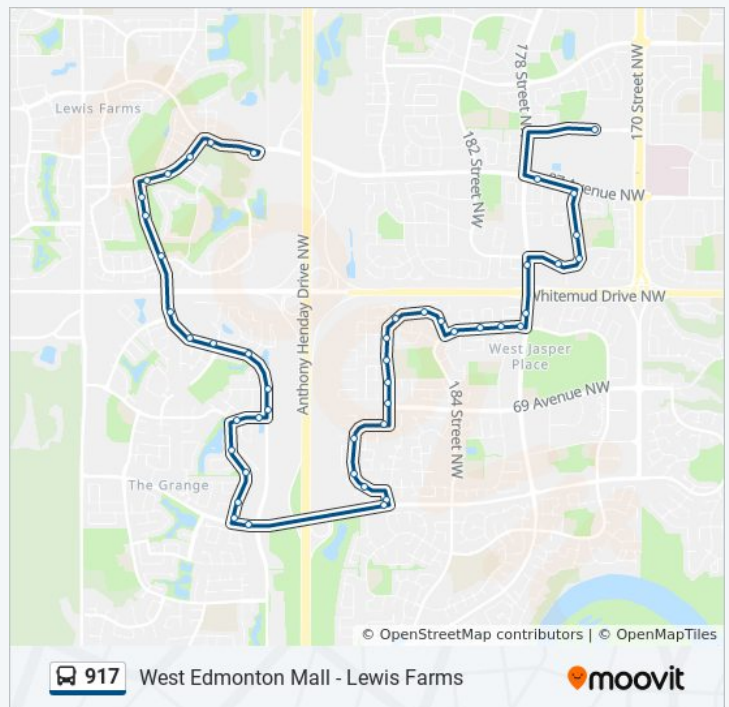

199 Street & 69 Avenue

199 Street & 69 Avenue

199 Street & Glenwright Crescent

Garnett Way & Guardian Road

Thursday

04:57 - 23:58

Friday

04:57 - 23:58

Saturday

06:20 - 23:49

917 bus Info

Direction: West Edmonton Mall Transit Centre Bay A→Lewis Farms Transit Centre Bay G

Stops: 46

Trip Duration: 30 min

Line Summary:

Grantham Court & Guardian Road

Grantham Court & Guardian Road

Guardian Road & Granville Drive

Lewis Estates Boulevard & Potter Greens Drive

Lewis Estates Boulevard & Suder Greens Drive

Lewis Estates Boulevard & Suder Greens Drive

Lewis Estates Boulevard & Suder Greens Drive