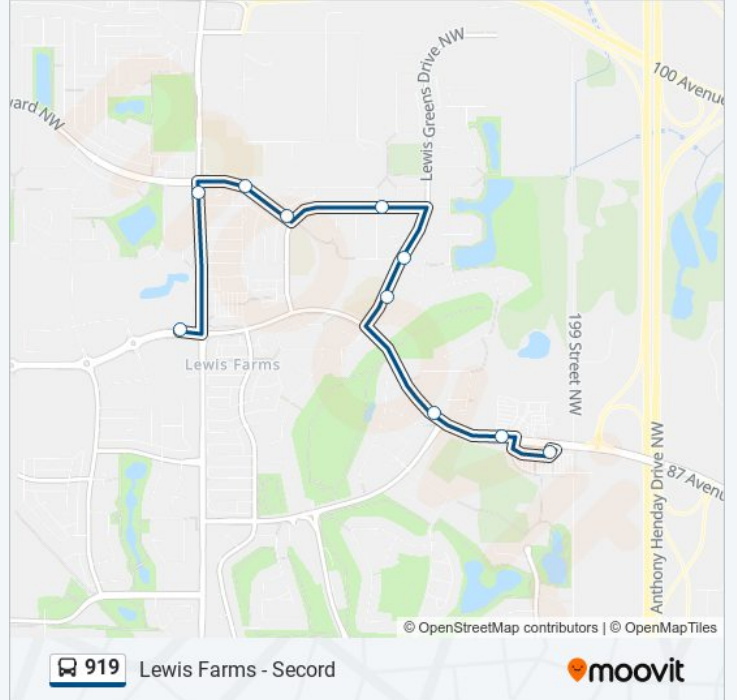

Lewis Farms Transit Centre Bay E

Direction: Lewis Farms Transit Centre Bay E→215 Street & 92 Avenue

10 stops

[VIEW LINE SCHEDULE](#)

Lewis Farms Transit Centre Bay E

West Henday Promenade Access & Webber Greens Drive

206 Street & Webber Greens Drive

Lewis Greens Drive & 93a Avenue

Lewis Greens Drive & 94 Avenue

208 Street & 96 Avenue

211 Street & 96 Avenue

213 Street & 96 Avenue

215 Street & Secord Boulevard

215 Street & 92 Avenue

919 bus Time Schedule

Lewis Farms Transit Centre Bay E→215 Street & 92 Avenue Route Timetable:

Sunday	08:00 - 22:00
Monday	08:00 - 22:00
Tuesday	05:30 - 21:30
Wednesday	05:30 - 21:30
Thursday	05:30 - 21:30
Friday	05:30 - 21:30
Saturday	06:00 - 22:00

919 bus Info

Direction: Lewis Farms Transit Centre Bay E→215 Street & 92 Avenue

Stops: 10

Trip Duration: 8 min

Line Summary:

919 bus time schedules and route maps are available in an offline PDF at moovitapp.com. Use the [Moovit App](#) to see live bus times, train schedule or subway schedule, and step-by-step directions for all public transit in Edmonton.