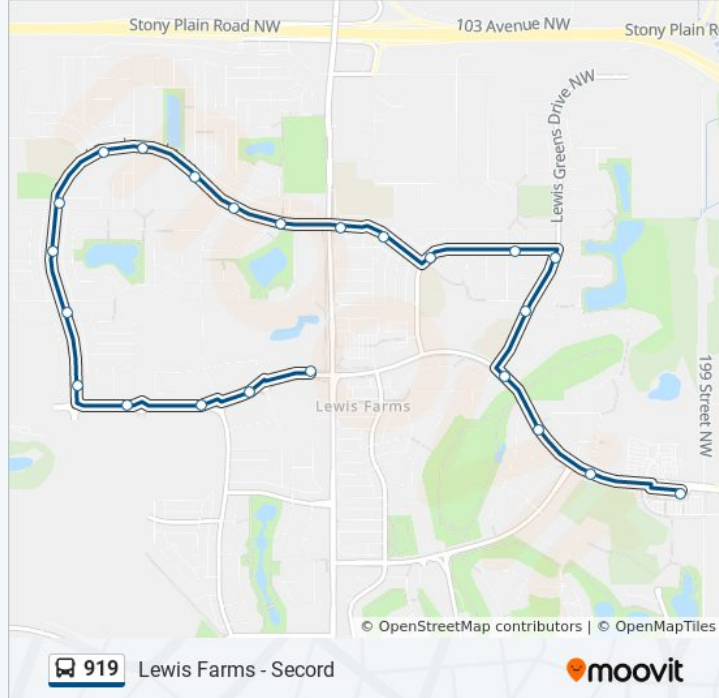

- 215 Street & 92 Avenue
- 218 Street & 92 Avenue
- Secord Drive & 92 Avenue
- 223 Street & 92 Avenue
- Secord Boulevard & 92 Avenue
- Secord Boulevard & 94 Avenue
- Secord Boulevard & Secord Gate
- Secord Boulevard & 96 Avenue
- Secord Boulevard & 97 Avenue
- 224 Street & Secord Boulevard
- 222 Street & Secord Boulevard
- Secord Drive & Secord Boulevard
- 218 Street & Secord Boulevard
- 215 Street & 96 Avenue
- 213 Street & 96 Avenue
- 211 Street & 96 Avenue
- 208 Street & 96 Avenue
- Lewis Greens Drive & 96 Avenue
- Lewis Greens Drive & 94 Avenue
- Webber Greens Drive & 92a Avenue

919 bus Info

Direction: 215 Street & 92 Avenue→Lewis Farms Transit Centre Bay E

Stops: 23

Trip Duration: 16 min

Line Summary:

Suder Greens Drive & Webber Greens Drive

Suder Greens Drive & Webber Greens Drive

Lewis Farms Transit Centre Bay E

Direction: Lewis Farms Transit Centre Bay E→215 Street & 92 Avenue

10 stops

[VIEW LINE SCHEDULE](#)

Lewis Farms Transit Centre Bay E

West Henday Promenade Access & Webber Greens Drive

206 Street & Webber Greens Drive

Lewis Greens Drive & 93a Avenue

Lewis Greens Drive & 94 Avenue

208 Street & 96 Avenue

211 Street & 96 Avenue

213 Street & 96 Avenue

215 Street & Secord Boulevard

215 Street & 92 Avenue