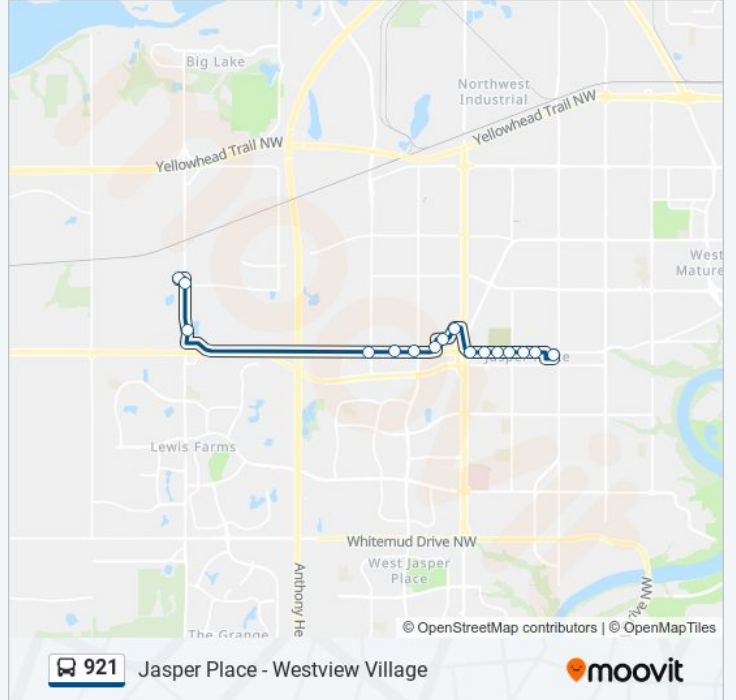

921 bus time schedules and route maps are available in an offline PDF at moovitapp.com. Use the Moovit App to see live bus times, train schedule or subway schedule, and step-by-step directions for all public transit in Edmonton.

© 2024 Moovit - All Rights Reserved