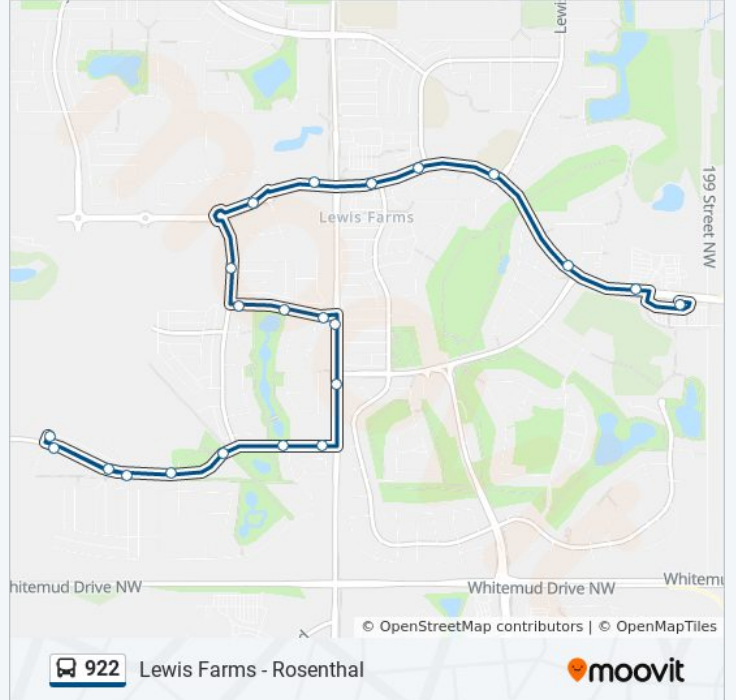

213 Street & Webber Greens Drive

215 Street & 92 Avenue

218 Street & 92 Avenue

Rosenthal Way & 91 Avenue

Rosenthal Way & Rosenthal Link

218 Street & Rosenthal Link

217 Street & Rosenthal Link

215 Street & Rosenthal Link

215 Street & Suder Greens Drive

215 Street & Rosenthal Boulevard

217 Street & Rosenthal Boulevard

Rosenthal Way & Rosenthal Boulevard

**922 bus Time Schedule**

Lewis Farms Transit Centre Bay D→224 Street & Rosenthal Boulevard Route Timetable:

Sunday	5:53 AM - 10:23 PM
Monday	5:26 AM - 11:01 PM
Tuesday	5:26 AM - 11:01 PM
Wednesday	5:26 AM - 11:01 PM
Thursday	5:26 AM - 11:01 PM
Friday	5:26 AM - 11:01 PM
Saturday	5:53 AM - 9:53 PM

**922 bus Info**

**Direction:** Lewis Farms Transit Centre Bay D→224 Street & Rosenthal Boulevard

**Stops:** 22

**Trip Duration:** 13 min

**Line Summary:**

- 222 Street & Rosenthal Boulevard
- 224 Street & Rosenthal Boulevard
- Rosenthal Drive & Rosenthal Boulevard
- 227 Street & Rosenthal Boulevard
- 224 Street & Rosenthal Boulevard