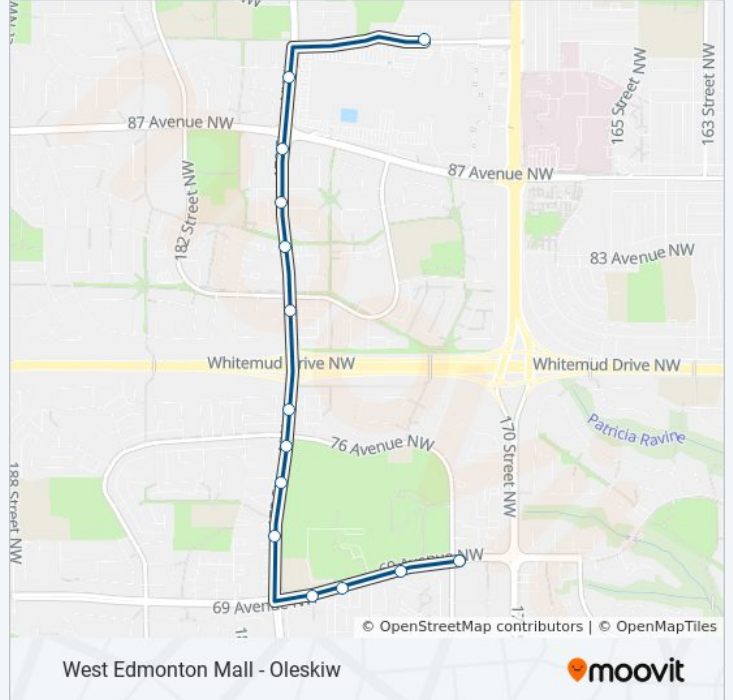

**923 bus Info**

**Direction:** 172 Street & 69 Avenue→West Edmonton Mall Transit Centre Bay A

**Stops:** 25

**Trip Duration:** 16 min

**Line Summary:**

178 Street & 85 Avenue  
 178 Street & 86 Avenue  
 178 Street & 87 Avenue  
 178 Street & 89 Avenue  
 West Edmonton Mall Transit Centre Bay A

**Direction: West Edmonton Mall Transit Centre Bay A→172 Street & 69 Avenue**

14 stops

[VIEW LINE SCHEDULE](#)

West Edmonton Mall Transit Centre Bay A  
 178 Street & 89 Avenue  
 178 Street & 87 Avenue  
 178 Street & 85 Avenue  
 178 Street & 81 Avenue  
 178 Street & 81 Avenue  
 178 Street & Whitemud Drive  
 178 Street & 76 Avenue  
 178 Street & 74 Avenue  
 178 Street & 71 Avenue  
 178 Street & 69 Avenue  
 177 Street & 69 Avenue  
 173 Street & 69 Avenue  
 172 Street & 69 Avenue

**923 bus Time Schedule**

West Edmonton Mall Transit Centre Bay A→172 Street & 69 Avenue Route Timetable:

Sunday	10:10 - 19:10
Monday	06:04 - 22:03
Tuesday	06:04 - 22:03
Wednesday	06:04 - 22:03
Thursday	06:04 - 22:03
Friday	06:04 - 22:03
Saturday	08:10 - 19:10

**923 bus Info**

**Direction:** West Edmonton Mall Transit Centre Bay A→172 Street & 69 Avenue

**Stops:** 14

**Trip Duration:** 10 min

**Line Summary:**

923 bus time schedules and route maps are available in an offline PDF at [moovitapp.com](https://moovitapp.com). Use the [Moovit App](#) to see live bus times, train schedule or subway schedule, and step-by-step directions for all public transit in Edmonton.