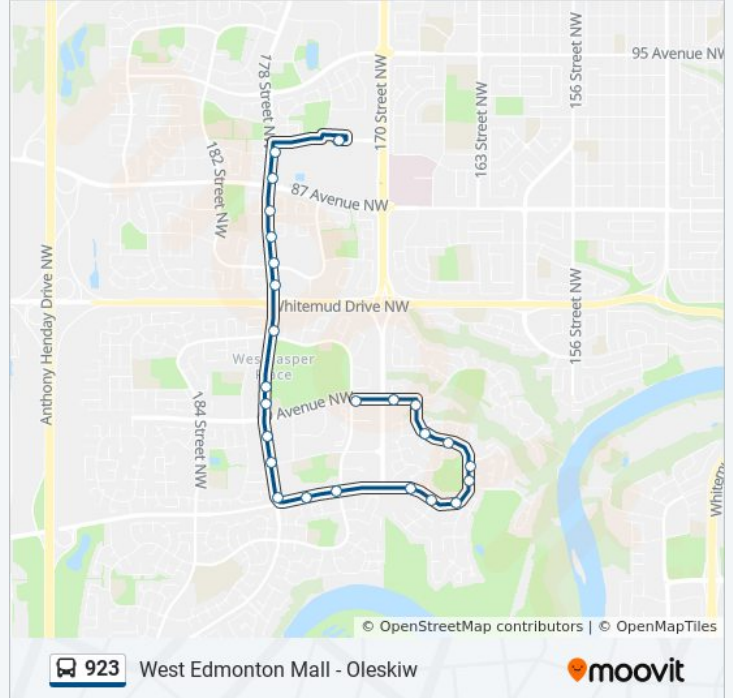

Use the Moovit App to find the closest 923 bus station near you and find out when is the next 923 bus arriving.

**Direction: 172 Street & 69 Avenue→West Edmonton Mall Transit Centre Bay A**

25 stops

[VIEW LINE SCHEDULE](#)

**923 bus Time Schedule**

172 Street & 69 Avenue→West Edmonton Mall Transit Centre Bay A Route Timetable:

Sunday	10:20 - 19:20
Monday	06:13 - 22:12
Tuesday	06:13 - 22:12
Wednesday	06:13 - 22:12
Thursday	06:13 - 22:12
Friday	06:13 - 22:12
Saturday	08:18 - 19:20

**923 bus Info**

**Direction:** 172 Street & 69 Avenue→West Edmonton Mall Transit Centre Bay A

**Stops:** 25

**Trip Duration:** 16 min

**Line Summary:**

178 Street & 85 Avenue  
 178 Street & 86 Avenue  
 178 Street & 87 Avenue  
 178 Street & 89 Avenue  
 West Edmonton Mall Transit Centre Bay A

**Direction: West Edmonton Mall Transit Centre Bay A→172 Street & 69 Avenue**

14 stops

[VIEW LINE SCHEDULE](#)

West Edmonton Mall Transit Centre Bay A  
 178 Street & 89 Avenue  
 178 Street & 87 Avenue  
 178 Street & 85 Avenue  
 178 Street & 81 Avenue  
 178 Street & 81 Avenue  
 178 Street & Whitemud Drive  
 178 Street & 76 Avenue  
 178 Street & 74 Avenue  
 178 Street & 71 Avenue  
 178 Street & 69 Avenue  
 177 Street & 69 Avenue  
 173 Street & 69 Avenue  
 172 Street & 69 Avenue