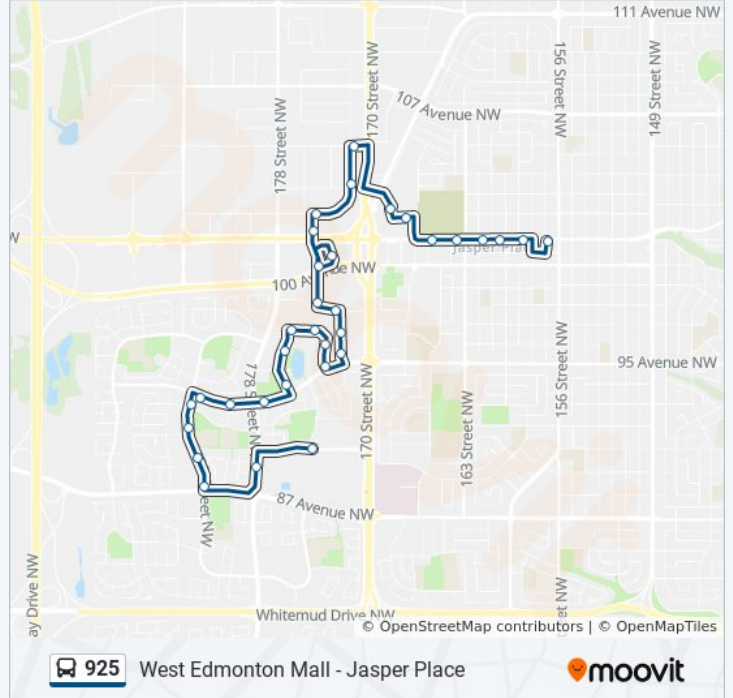

Direction: West Edmonton Mall Transit Centre Bay B → Jasper Place Transit Centre Bay G

32 stops

[VIEW LINE SCHEDULE](#)

West Edmonton Mall Transit Centre Bay B
 178 Street & 89 Avenue
 182 Street & 87 Avenue
 182 Street & 89 Avenue
 182 Street & 91 Avenue
 182 Street & 93 Avenue
 182 Street & 95 Avenue
 178 Street & 95 Avenue
 178 Street & 95 Avenue
 176 Street & 95 Avenue
 176 Street & 96 Avenue
 176 Street & 98a Avenue
 174 Street & 98a Avenue

925 bus Time Schedule

West Edmonton Mall Transit Centre Bay B → Jasper Place Transit Centre Bay G Route Timetable:

Sunday	Not Operational
Monday	08:11 - 15:11
Tuesday	08:11 - 15:11
Wednesday	08:11 - 15:11
Thursday	08:11 - 15:11
Friday	08:11 - 15:11
Saturday	Not Operational

925 bus Info

Direction: West Edmonton Mall Transit Centre Bay B → Jasper Place Transit Centre Bay G

Stops: 32

Trip Duration: 33 min

Line Summary:

174 Street & 98a Avenue
174 Street & 95 Avenue
172 Street & 95 Avenue
172 Street & 97 Avenue
172 Street & 99 Avenue
175 Street & 99 Avenue
175 Street & 100 Avenue
173 Street & Stony Plain Road
175 Street & Stony Plain Road
175 Street & 102 Avenue
172 Street & 103 Avenue
172 Street & 105 Avenue
Mayfield Common
Mayfield Common
166 Street & Stony Plain Road
164 Street & Stony Plain Road
162 Street & Stony Plain Road
160 Street & Stony Plain Road
Jasper Place Transit Centre Bay G