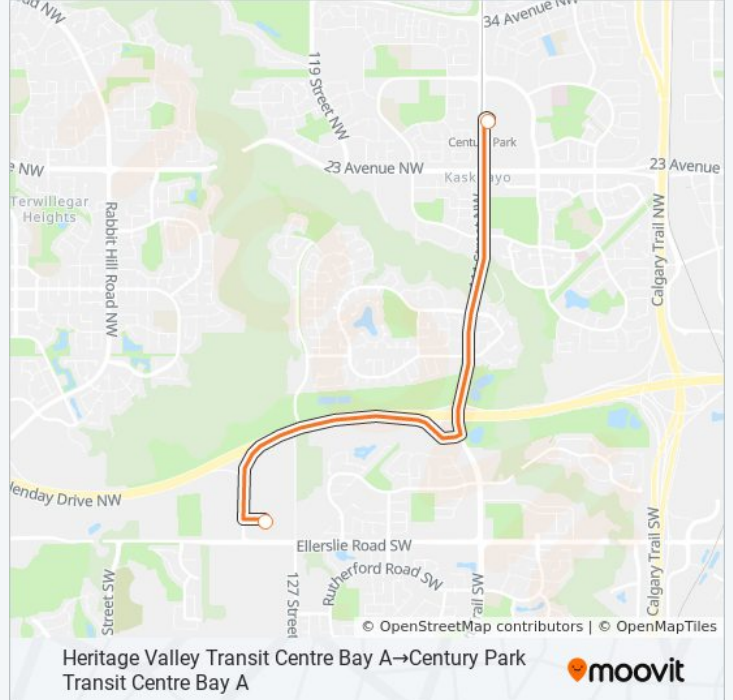

 700X

Century Park Transit Centre Bay A→Heritage Valley Transit Centre Bay A

[View In Website Mode](#)

The 700X bus line (Century Park Transit Centre Bay A→Heritage Valley Transit Centre Bay A) has 2 routes. For regular weekdays, their operation hours are:

(1) Century Park Transit Centre Bay A→Heritage Valley Transit Centre Bay A: 4:57 AM - 9:59 PM(2) Heritage Valley Transit Centre Bay A→Century Park Transit Centre Bay A: 5:00 AM - 9:45 PM

Use the Moovit App to find the closest 700X bus station near you and find out when is the next 700X bus arriving.

Direction: Century Park Transit Centre Bay A→Heritage Valley Transit Centre Bay A

4 stops

[VIEW LINE SCHEDULE](#)

Century Park Transit Centre Bay A

111 Street & Ellerslie Road SW

115 Street & Ellerslie Road SW

700X bus Info

Direction: Century Park Transit Centre Bay A→Heritage Valley Transit Centre Bay A

Stops: 4

Trip Duration: 10 min

Line Summary:

700X bus time schedules and route maps are available in an offline PDF at moovitapp.com. Use the [Moovit App](#) to see live bus times, train schedule or subway schedule, and step-by-step directions for all public transit in Edmonton.