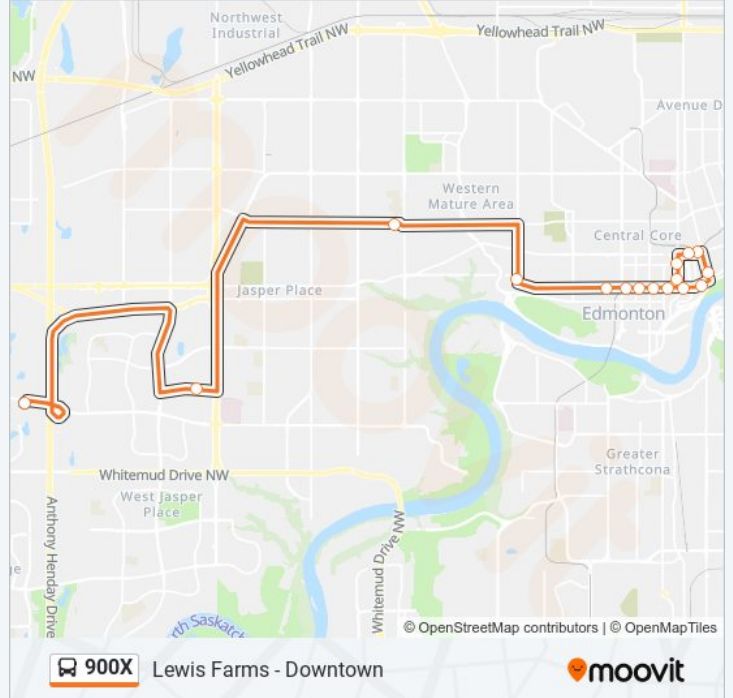

103 Street & Jasper Avenue

101 Street & Jasper Avenue

Thornton Court & Jasper Avenue

97 Street & Jasper Avenue

97 Street & 103a Avenue

99 Street & 103a Avenue Ns

101 Street & 103 Avenue

101 Street & 102 Avenue

900X bus Info

Direction: Lewis Farms Transit Centre Bay N→101 Street & 102 Avenue

Stops: 16

Trip Duration: 51 min

Line Summary:

Direction: Lewis Farms Transit Centre Bay N→Thornton Court & Jasper Avenue

11 stops

[VIEW LINE SCHEDULE](#)

- Lewis Farms Transit Centre Bay N
- West Edmonton Mall Transit Centre Bay C
- 144 Street & 107 Avenue
- 124 Street & 102 Avenue
- 112 Street & Jasper Avenue
- 109 Street & Jasper Avenue
- 107 Street & Jasper Avenue
- 105 Street & Jasper Avenue
- 103 Street & Jasper Avenue
- 101 Street & Jasper Avenue
- Thornton Court & Jasper Avenue

900X bus Info

Direction: Lewis Farms Transit Centre Bay N→Thornton Court & Jasper Avenue

Stops: 11

Trip Duration: 38 min

Line Summary:

Direction: Thornton Court & Jasper Avenue→Lewis Farms Transit Centre Bay N