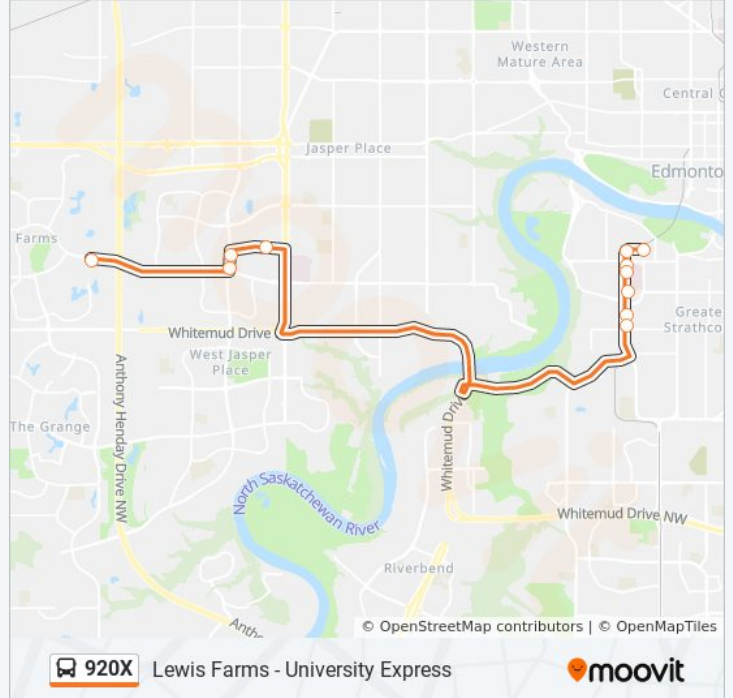

920X bus Info

Direction: 114 Street & 89 Avenue→Lewis Farms Transit Centre Bay A

Stops: 9

Trip Duration: 41 min

Line Summary:

Direction: Lewis Farms Transit Centre Bay C → University Transit Centre Bay A

8 stops

[VIEW LINE SCHEDULE](#)

Lewis Farms Transit Centre Bay C

West Edmonton Mall Transit Centre Bay C

114 Street & 82 Avenue

114 Street & 83 Avenue

114 Street & 85 Avenue

114 Street & 87 Avenue

114 Street & 89 Avenue

920X bus Info

Direction: Lewis Farms Transit Centre Bay C → University Transit Centre Bay A

Stops: 8

Trip Duration: 34 min

Line Summary:

Direction: University Transit Centre Bay A → Lewis Farms Transit Centre Bay A

8 stops

[VIEW LINE SCHEDULE](#)

University Transit Centre Bay A

112 Street & 86 Avenue

112 Street & 84 Avenue

114 Street & 83 Avenue

114 Street & 82 Avenue

West Edmonton Mall Transit Centre Bay B