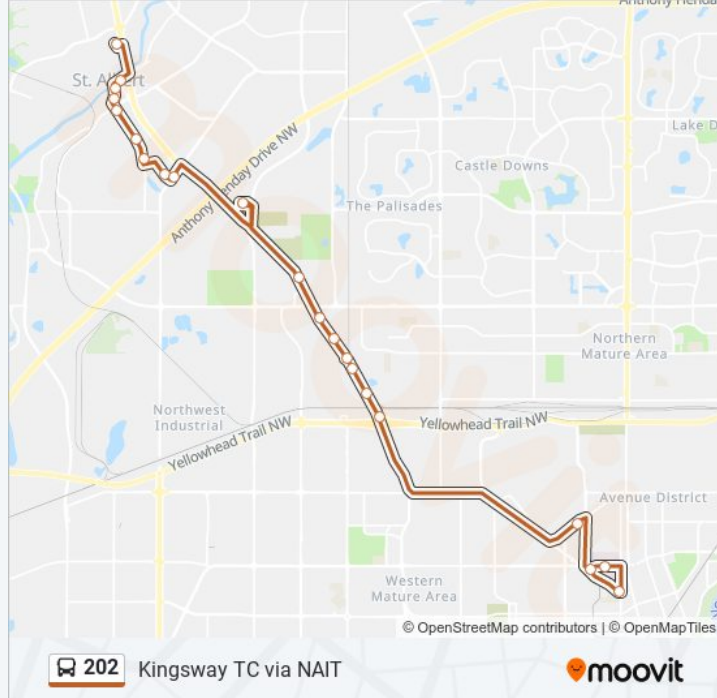

202 bus Info

Direction: St Albert Via Nait

Stops: 21

Trip Duration: 39 min

Line Summary:

St Anne Street & St Albert Place

St. Anne Street & Perron St

St. Albert Centre Exchange