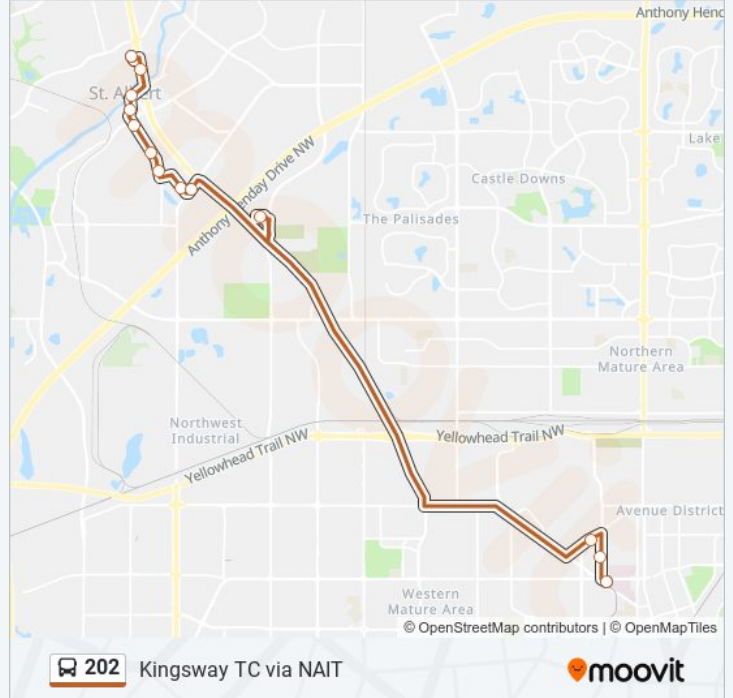

 202

Kingsway TC via NAIT

Get The App

The 202 bus line (Kingsway TC via NAIT) has 3 routes. For regular weekdays, their operation hours are:
(1) Kingsway Tc Express: 06:05 - 08:05(2) Kingsway Tc Via Nait: 08:25 - 18:45(3) St Albert Via Nait: 06:54 - 19:30
Use the Moovit App to find the closest 202 bus station near you and find out when is the next 202 bus arriving.

Direction: Kingsway Tc Express

13 stops

[VIEW LINE SCHEDULE](#)

St. Albert Centre Exchange
St Albert Trail & Madison Ave
St Anne Street & Perron St
St Anne Street & St Thomas Street
Grandin Rd & Swc Ave
Grandin Rd & Glen Meadow Cres
Grandin Rd & Grandville Ave
Grange Dr & Grdin Lk Vill
Gervais Rd & Galarneau Pl
Nakî Transit Station And Park And Ride
109 Street & Princess Elizabeth Avenue
106 Street & 113 Avenue
Kingsway Rah Transit Centre Bay F

202 bus Info

Direction: Kingsway Tc Express

Stops: 13

Trip Duration: 38 min

Line Summary:

Direction: Kingsway Tc Via Nait

19 stops

[VIEW LINE SCHEDULE](#)

202 bus Info

Direction: Kingsway Tc Via Nait

Stops: 19

Trip Duration: 38 min

Line Summary:

Direction: St Albert Via Nait

21 stops

[VIEW LINE SCHEDULE](#)