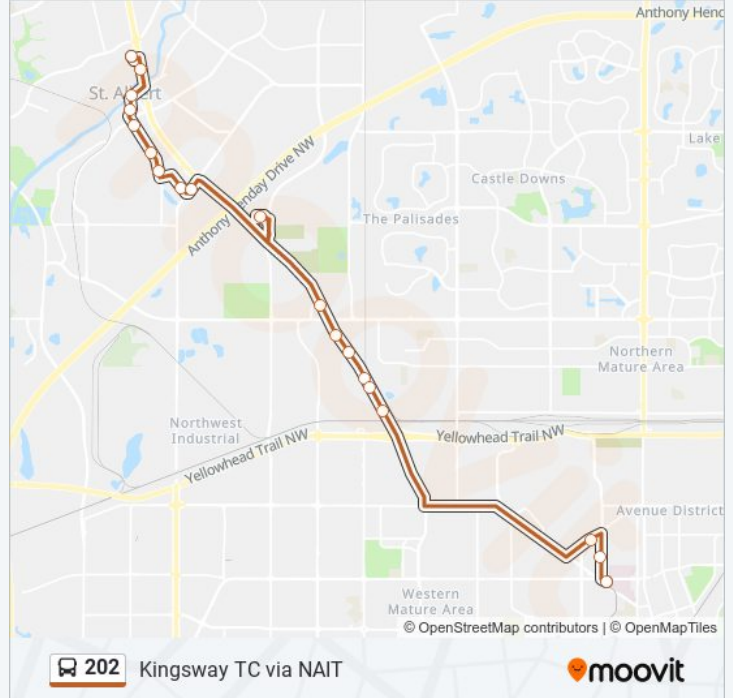

- St. Albert Centre Exchange
- St Albert Trail & Madison Ave
- St Anne Street & Perron St
- St Anne Street & St Thomas Street
- Grandin Rd & Swc Ave
- Grandin Rd & Glen Meadow Cres
- Grandin Rd & Grandville Ave
- Grange Dr & Grdin Lk Vill
- Gervais Rd & Galarneau Pl
- Nakî Transit Station And Park And Ride
- Mark Messier Trail & 142 Avenue
- St Albert Trail & 136 Avenue
- St Albert Trail & 134 Avenue
- St Albert Trail & 131 Avenue
- St Albert Trail & 130 Avenue
- St Albert Trail & 128 Avenue
- 109 Street & Princess Elizabeth Avenue
- 106 Street & 113 Avenue

202 bus Info

Direction: Kingsway Tc Via Nait

Stops: 19

Trip Duration: 38 min

Line Summary:

Direction: St Albert Via Nait

21 stops

[VIEW LINE SCHEDULE](#)

Kingsway Rah Transit Centre Bay F

102 Street & 111 Avenue

101 Street & Kingsway

109 Street & Princess Elizabeth Avenue

St Albert Trail & 126 Avenue

St Albert Trail & 128 Avenue

St Albert Trail & 130 Avenue

St Albert Trail & 131 Avenue